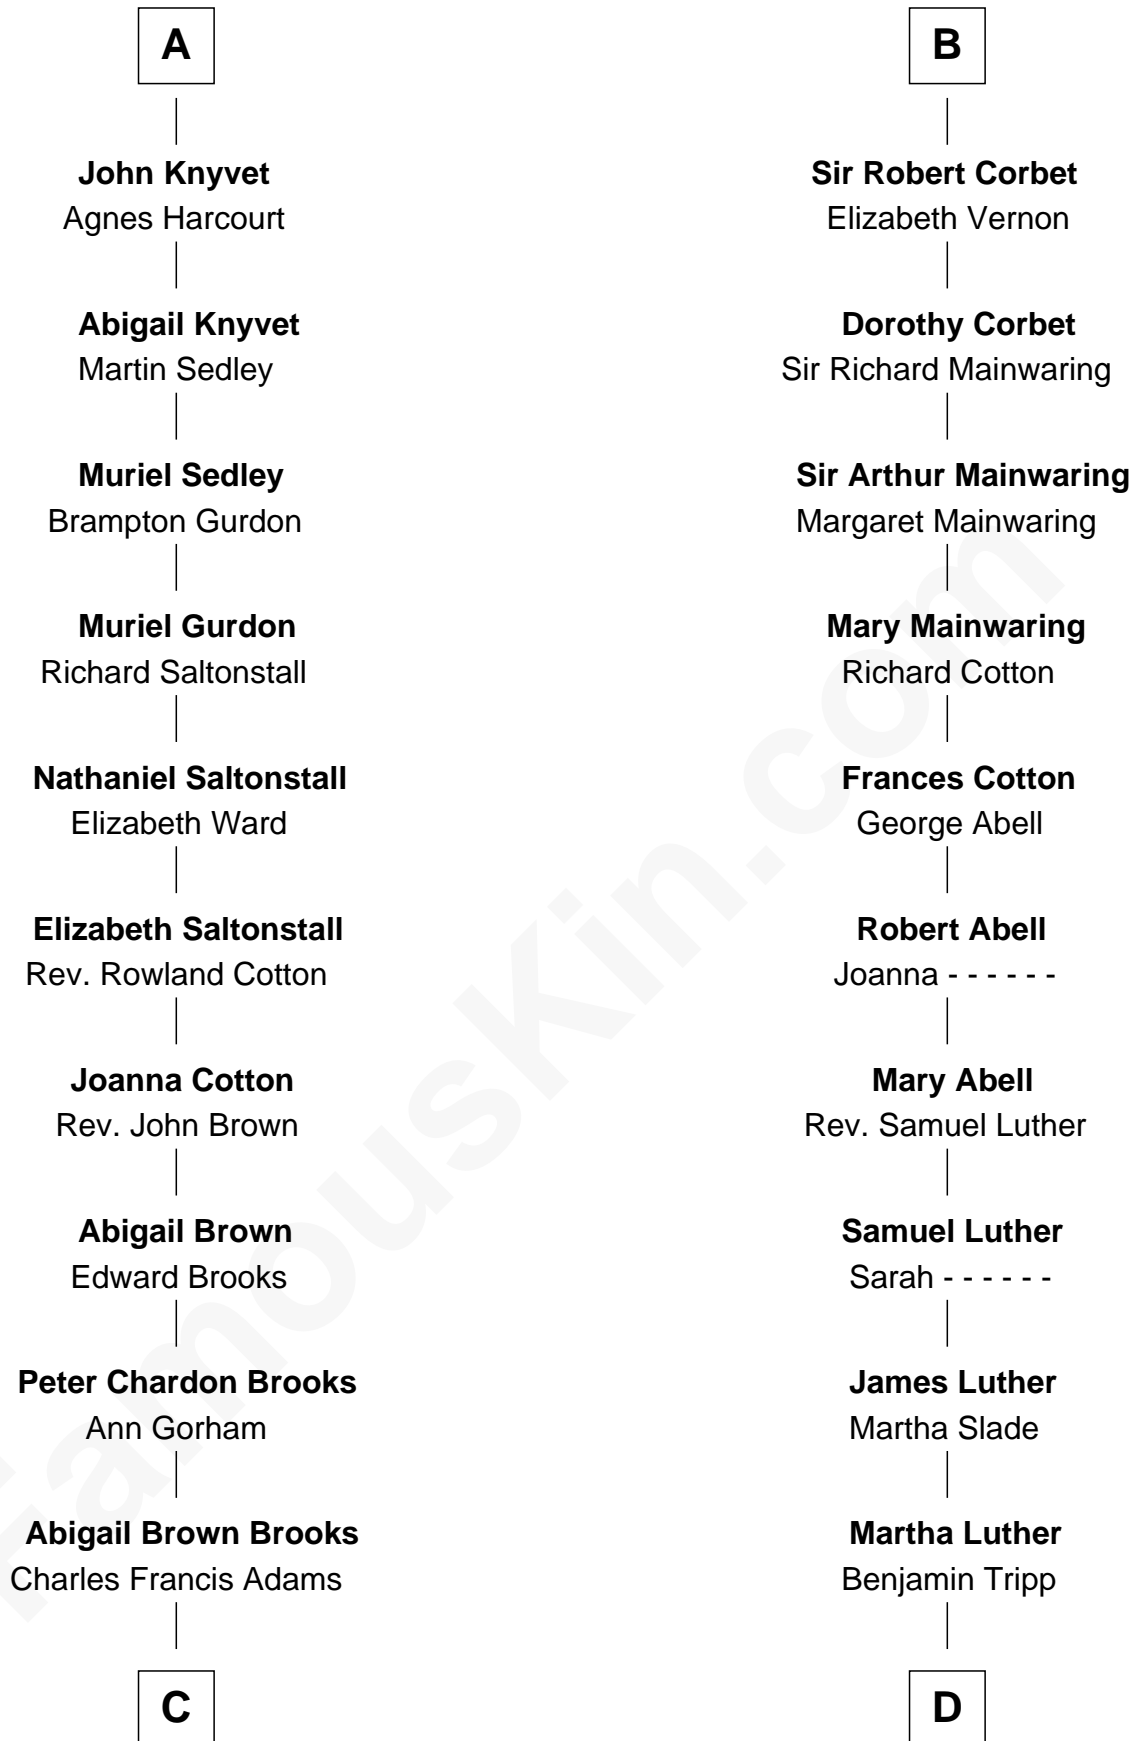

FamousKin.com Relationship Chart of

John Adams Morgan
1952 Olympic Sailing Gold Medalist

20th cousin 1 time removed of

Lizzie Borden
Accused Murderess

C

John Quincy Adams
Frances Cadwallader Crowninshield

Charles Francis Adams
Frances Lovering

Lizzie Borden
Accused Murderess