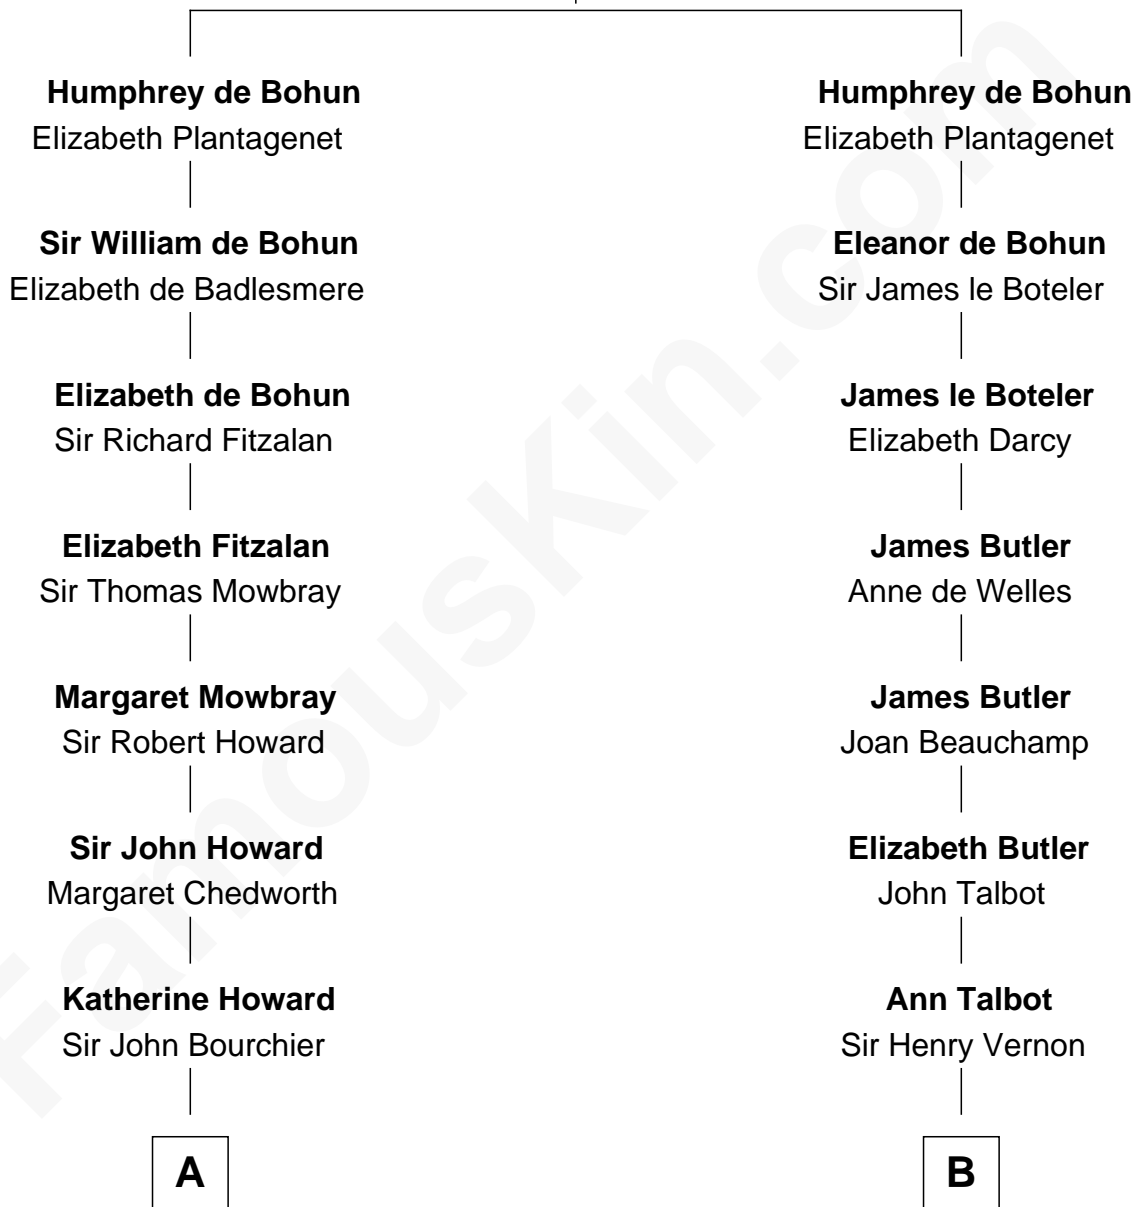

FamousKin.com

Relationship Chart of

John Adams Morgan

1952 Olympic Sailing Gold Medalist

21st cousin of

Lizzie Borden
Accused Murderess

Humphrey de Bohun
Maud de Fiennes

C

Abigail Brown Brooks

Charles Francis Adams

John Quincy Adams

Frances Cadwallader Crowninshield

Charles Francis Adams

Frances Lovering

Catherine Frances Lovering Adams

Henry Sturgis Morgan

Rhoda Morrison

Sarah Anthony Morse

Andrew Jackson Borden

Lizzie Borden

Accused Murderess