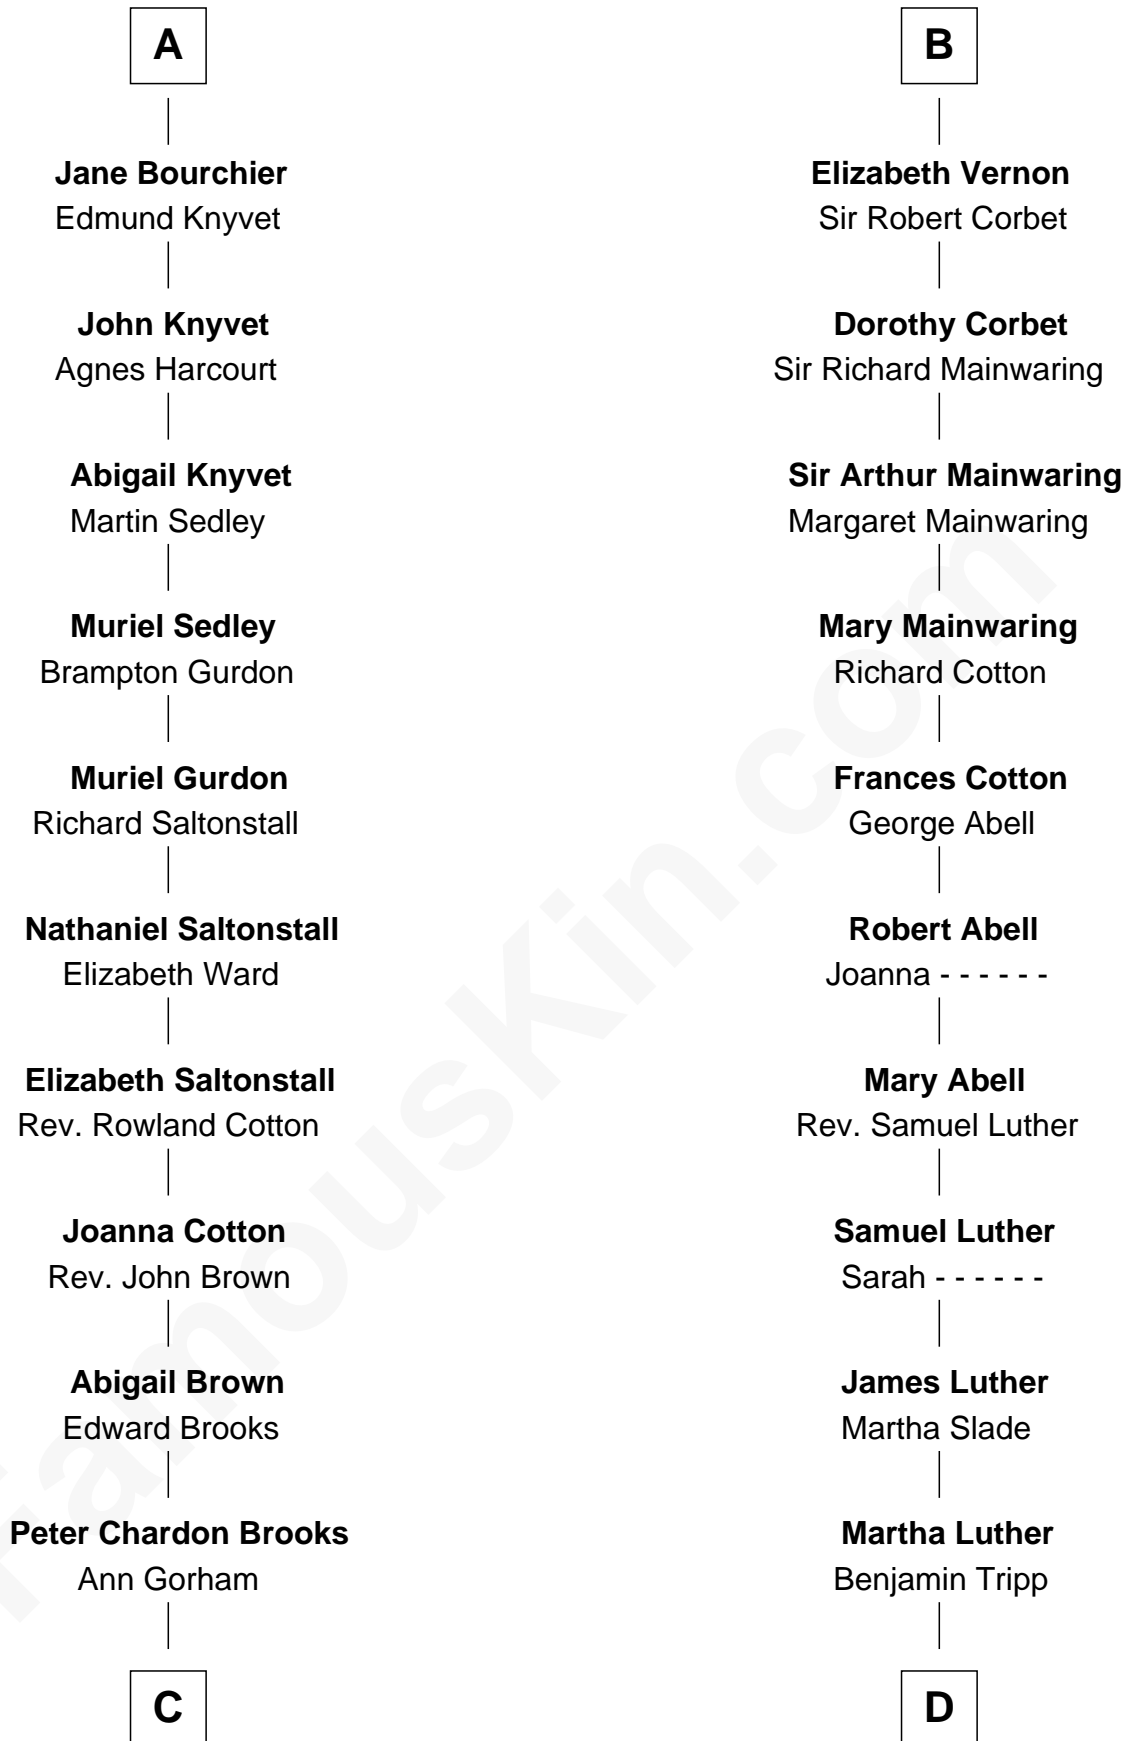

FamousKin.com

Relationship Chart of

John Adams Morgan

1952 Olympic Sailing Gold Medalist

21st cousin of

Lizzie Borden
Accused Murderess

Humphrey de Bohun
Maud de Fiennes

C

Abigail Brown Brooks

Charles Francis Adams

John Quincy Adams

Frances Cadwallader Crowninshield

Charles Francis Adams

Frances Lovering

Catherine Frances Lovering Adams

Henry Sturgis Morgan