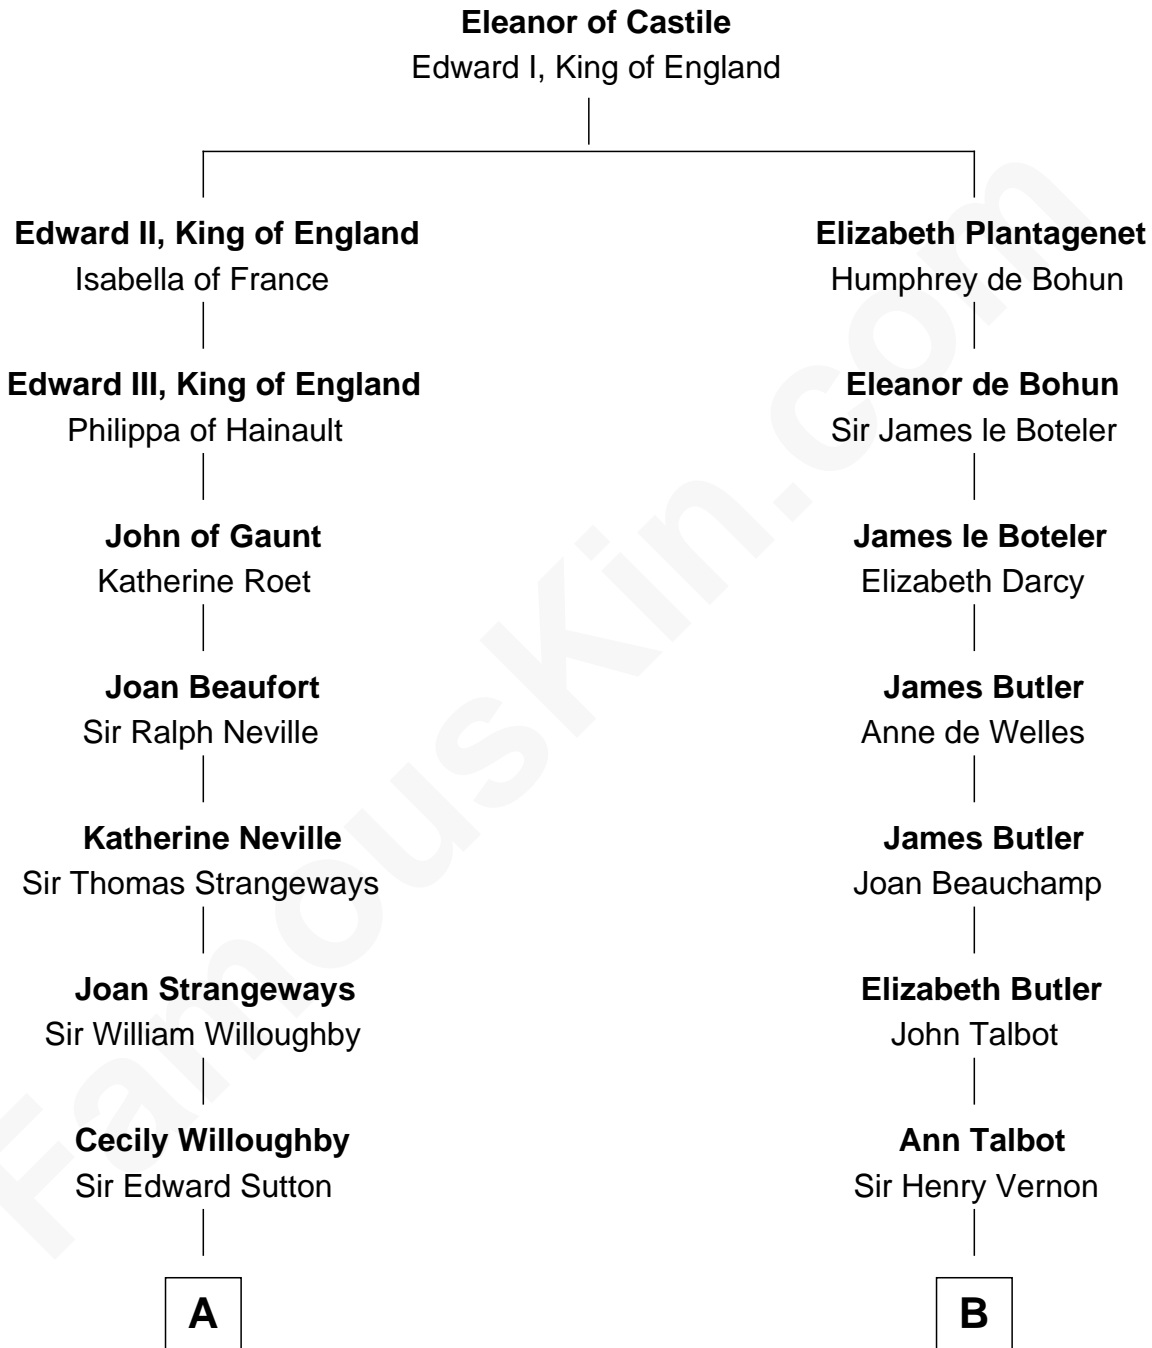

FamousKin.com Relationship Chart of

John Adams Morgan
1952 Olympic Sailing Gold Medalist

20th cousin 1 time removed of

Lizzie Borden
Accused Murderess

C

Frances Cadwallader Crowninshield

John Quincy Adams

Charles Francis Adams

Frances Lovering

Catherine Frances Lovering Adams

Henry Sturgis Morgan

John Adams Morgan

Olympic Gold Medalist

D

Susanna Tripp

John Vinnicum

Sarah L. Vinnicum

Joseph Morse

Anthony Morse

Rhoda Morrison

Sarah Anthony Morse

Andrew Jackson Borden

Lizzie Borden

Accused Murderess