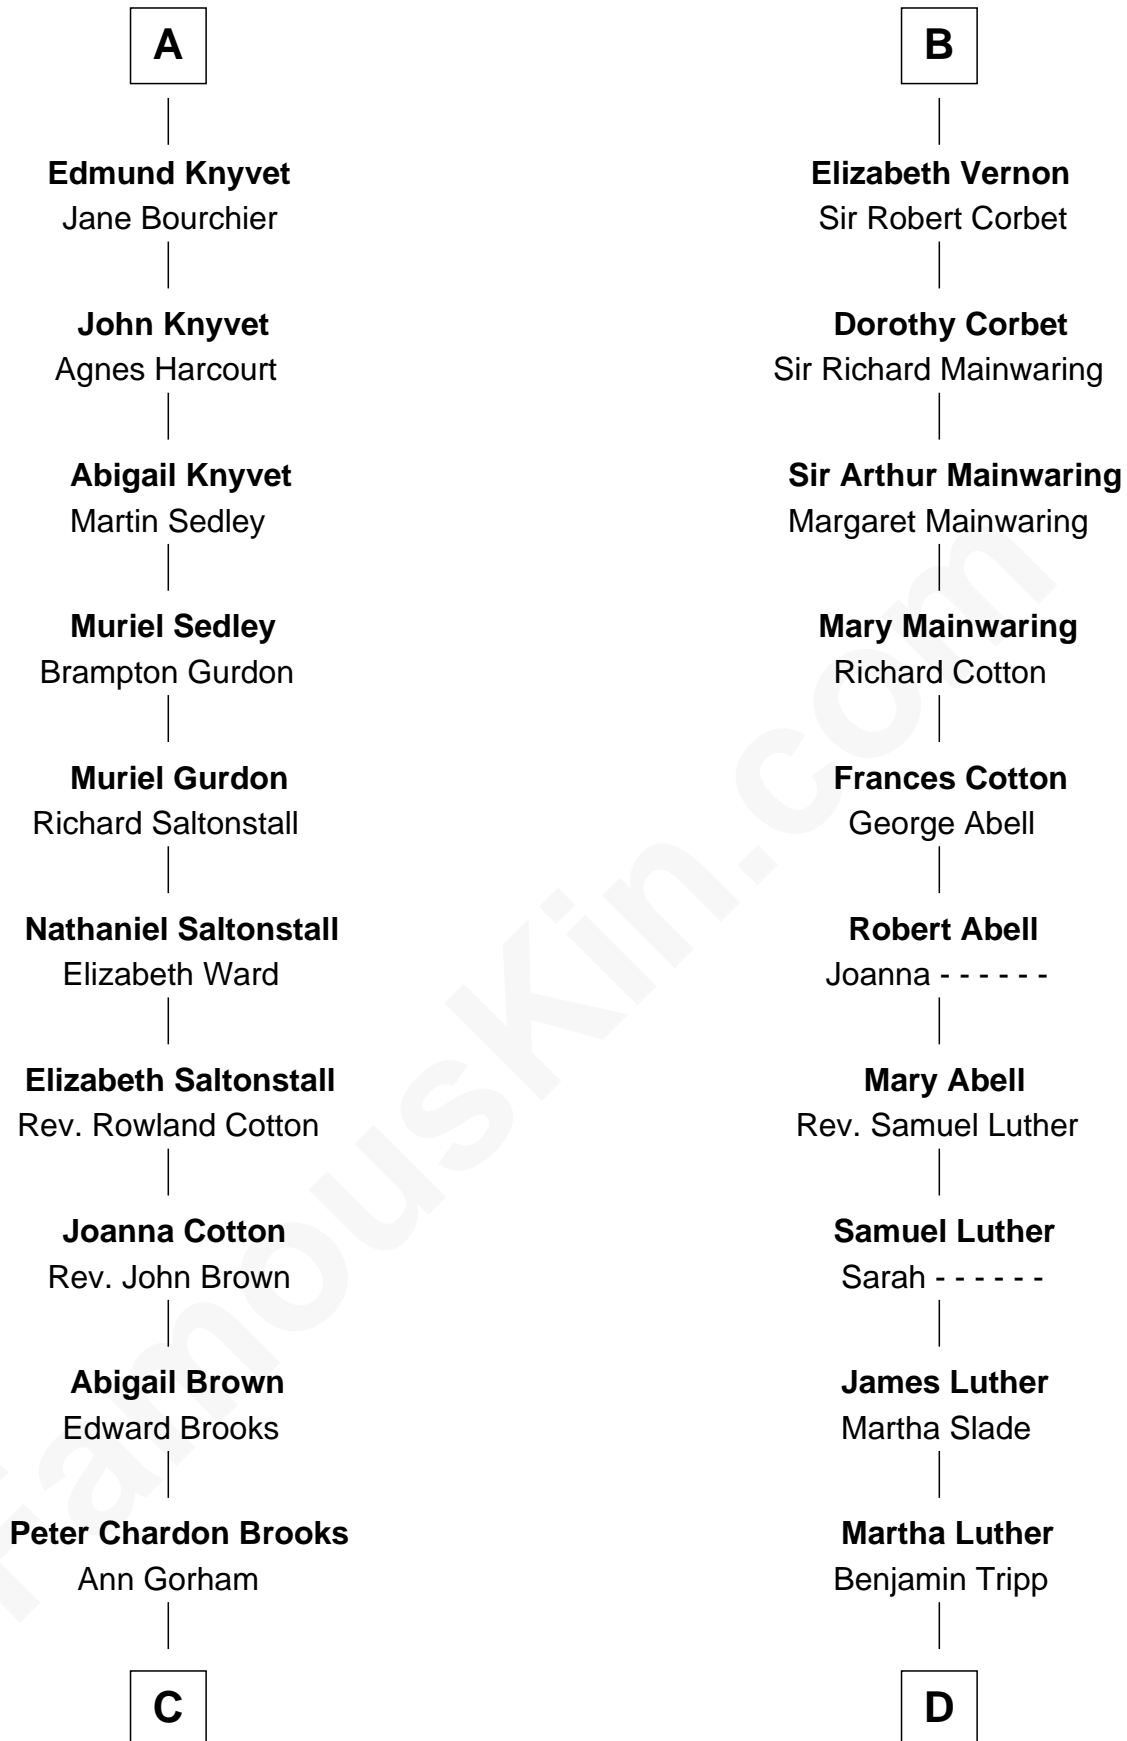

FamousKin.com

Relationship Chart of

John Adams Morgan

1952 Olympic Sailing Gold Medalist

21st cousin of

Lizzie Borden

Accused Murderess

Sir Robert de Ros
Isabel de Aubeney

C

Abigail Brown Brooks

Charles Francis Adams

John Quincy Adams

Frances Cadwallader Crowninshield

Charles Francis Adams

Frances Lovering

Catherine Frances Lovering Adams