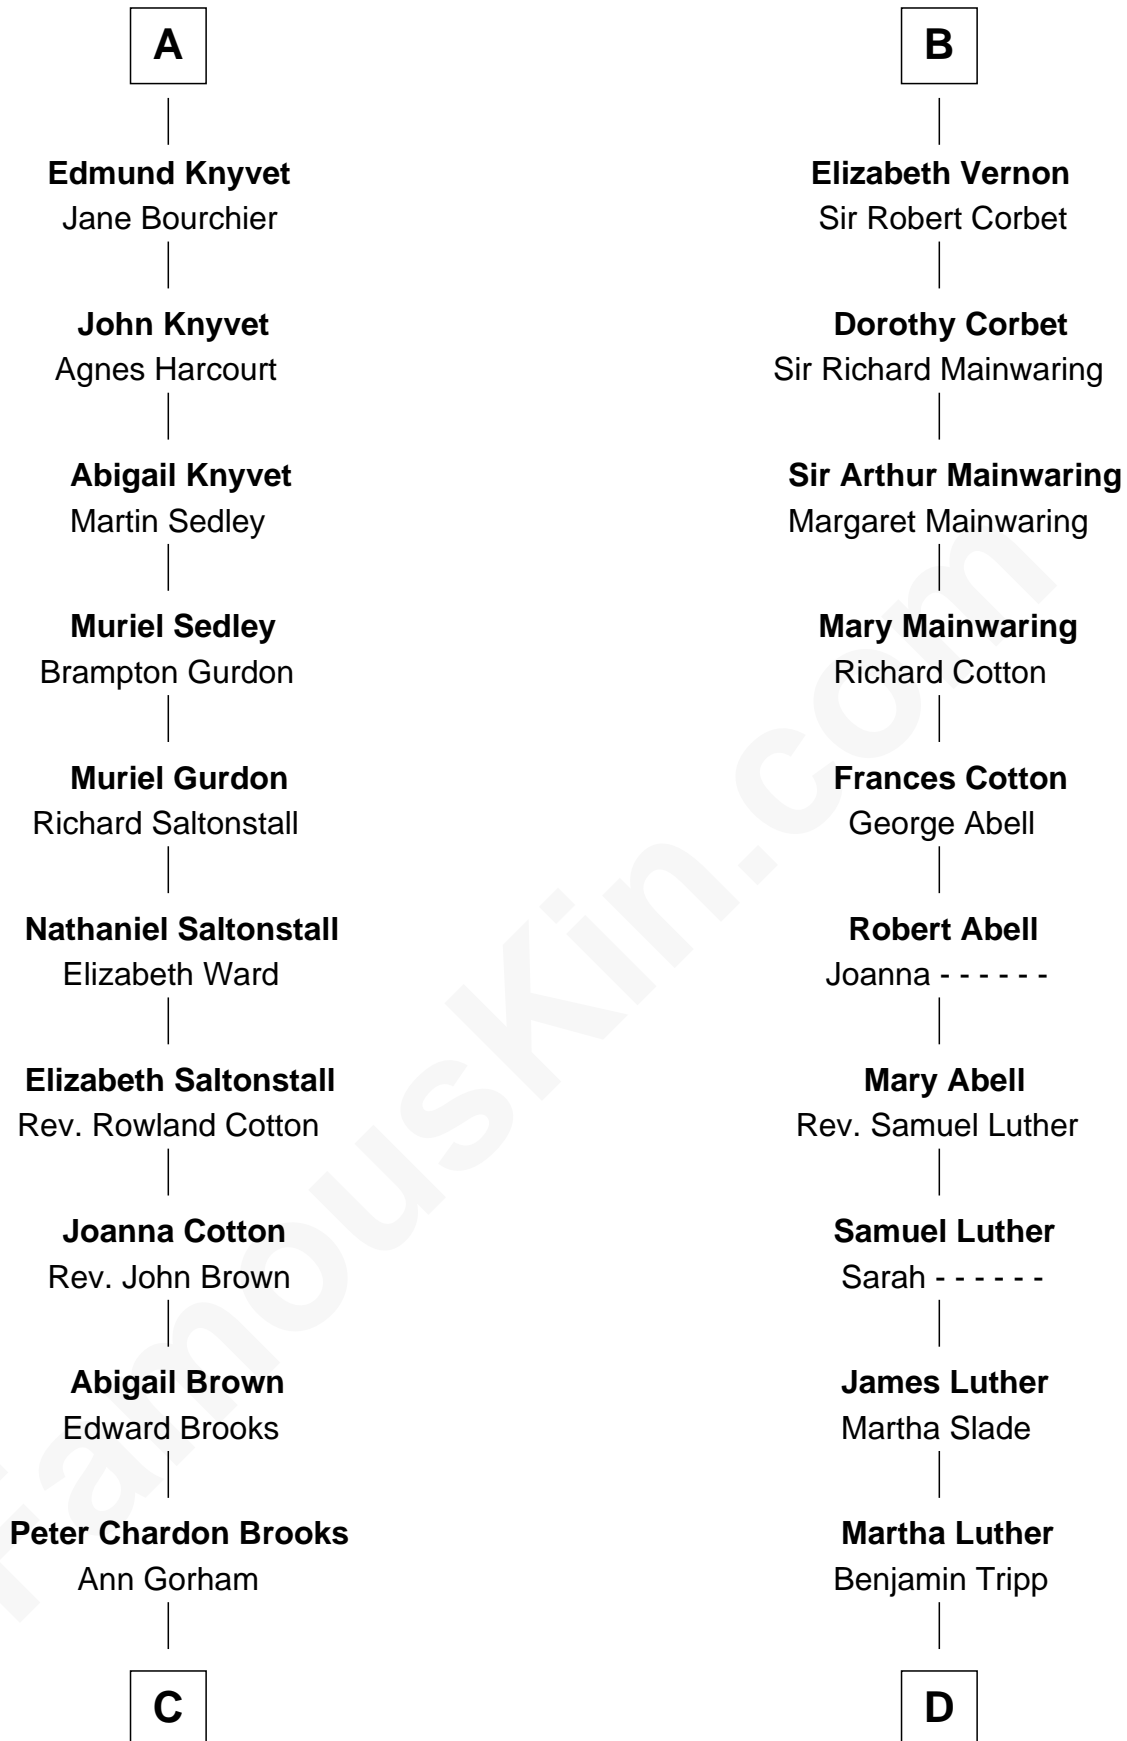

FamousKin.com

Relationship Chart of

John Adams Morgan

1952 Olympic Sailing Gold Medalist

21st cousin of

Lizzie Borden

Accused Murderess

C

Abigail Brown Brooks

Charles Francis Adams

John Quincy Adams

Frances Cadwallader Crowninshield

Charles Francis Adams

Frances Lovering

Catherine Frances Lovering Adams

Henry Sturgis Morgan