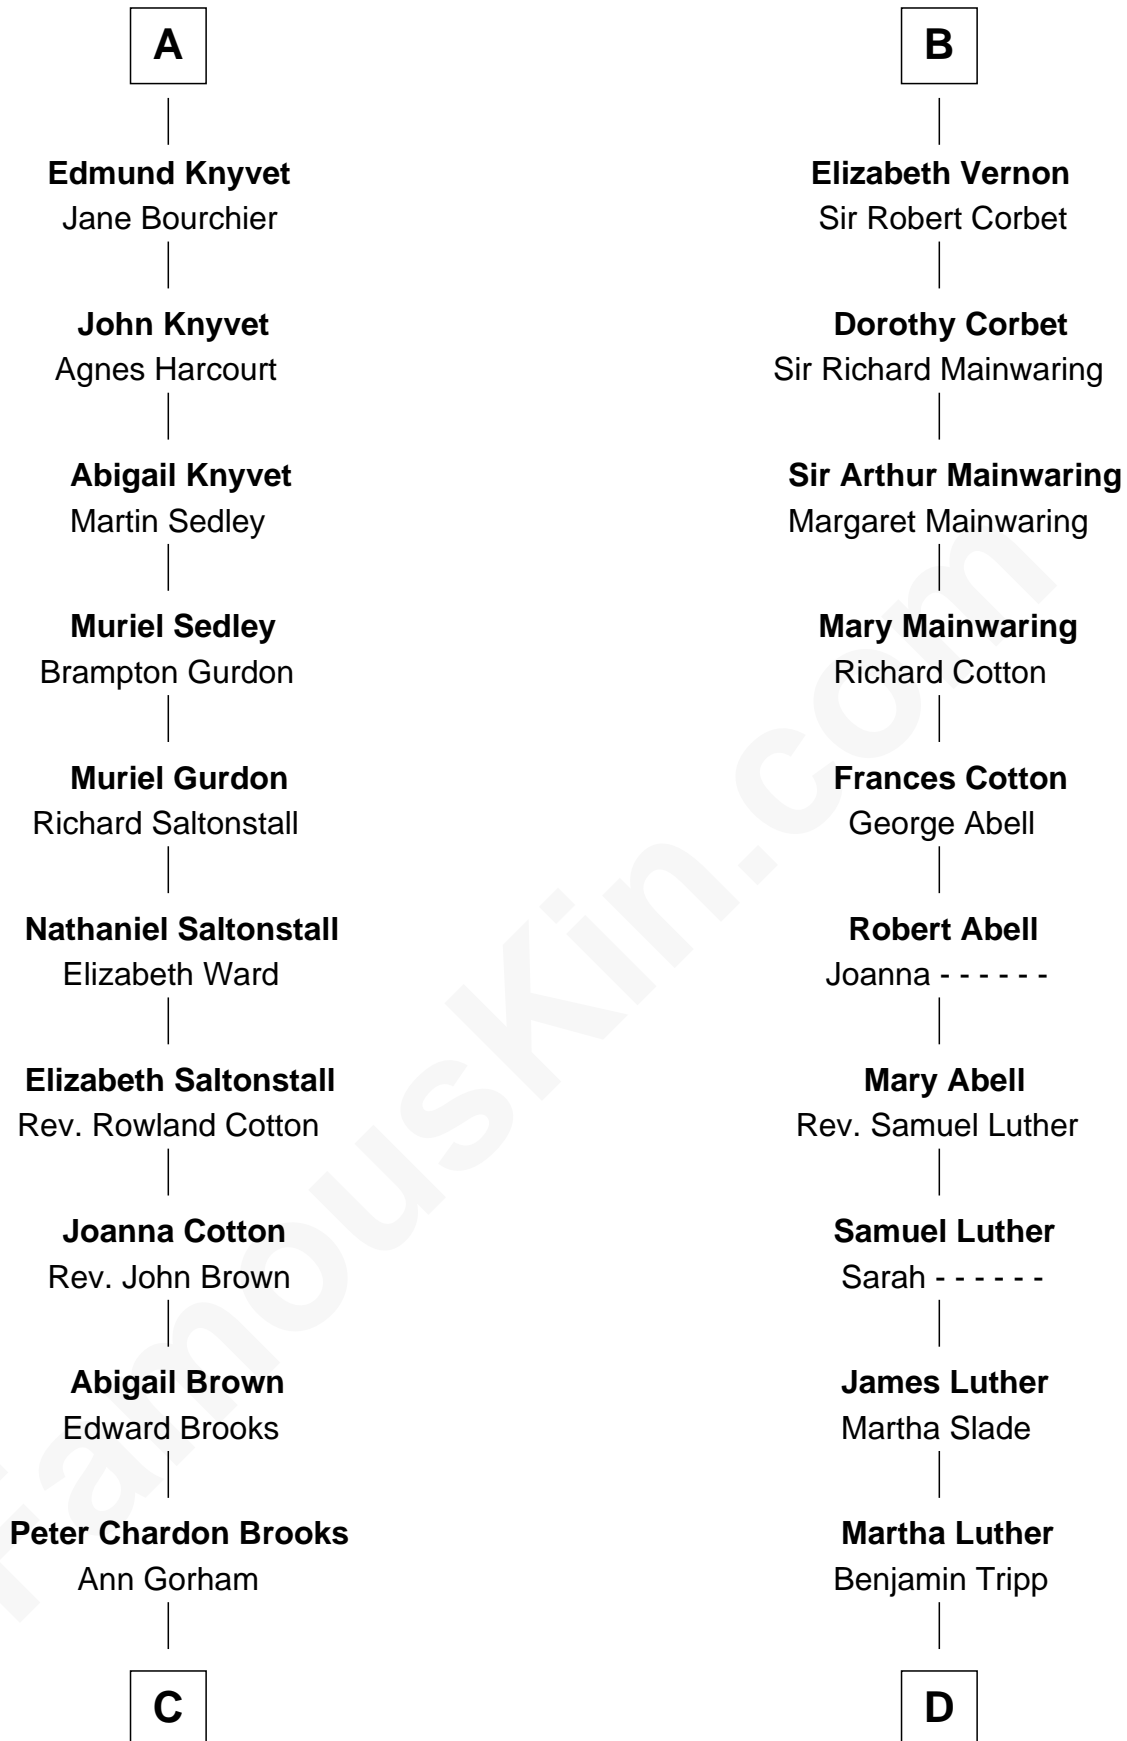

FamousKin.com

Relationship Chart of

John Adams Morgan
1952 Olympic Sailing Gold Medalist

21st cousin of
Lizzie Borden
Accused Murderess

Gunselm de Badlesmere

C

Abigail Brown Brooks

Charles Francis Adams

John Quincy Adams

Frances Cadwallader Crowninshield

Charles Francis Adams

Frances Lovering

Catherine Frances Lovering Adams

Henry Sturgis Morgan

John Adams Morgan

Olympic Gold Medalist