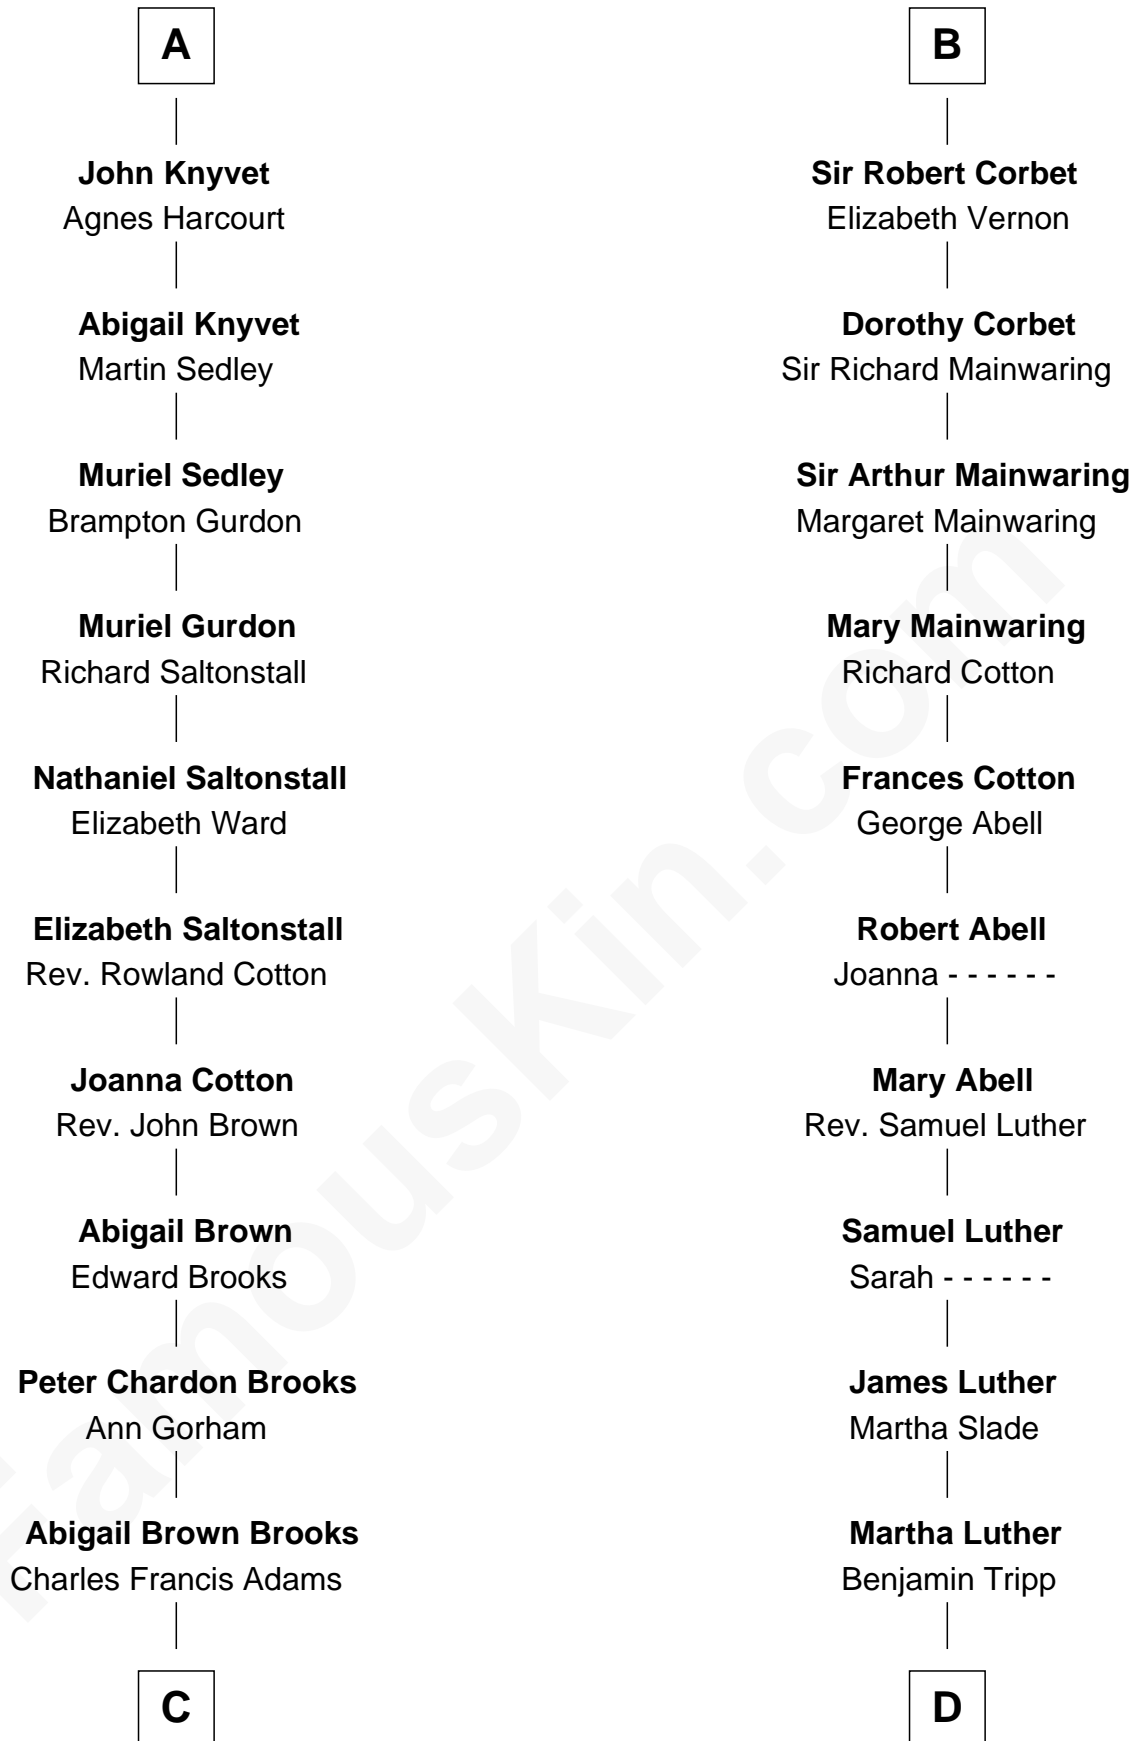

FamousKin.com

Relationship Chart of

John Adams Morgan

1952 Olympic Sailing Gold Medalist

20th cousin 1 time removed of

Lizzie Borden
Accused Murderess

C

John Quincy Adams
Frances Cadwallader Crowninshield

Sarah Anthony Morse
Andrew Jackson Borden

Lizzie Borden
Accused Murderess