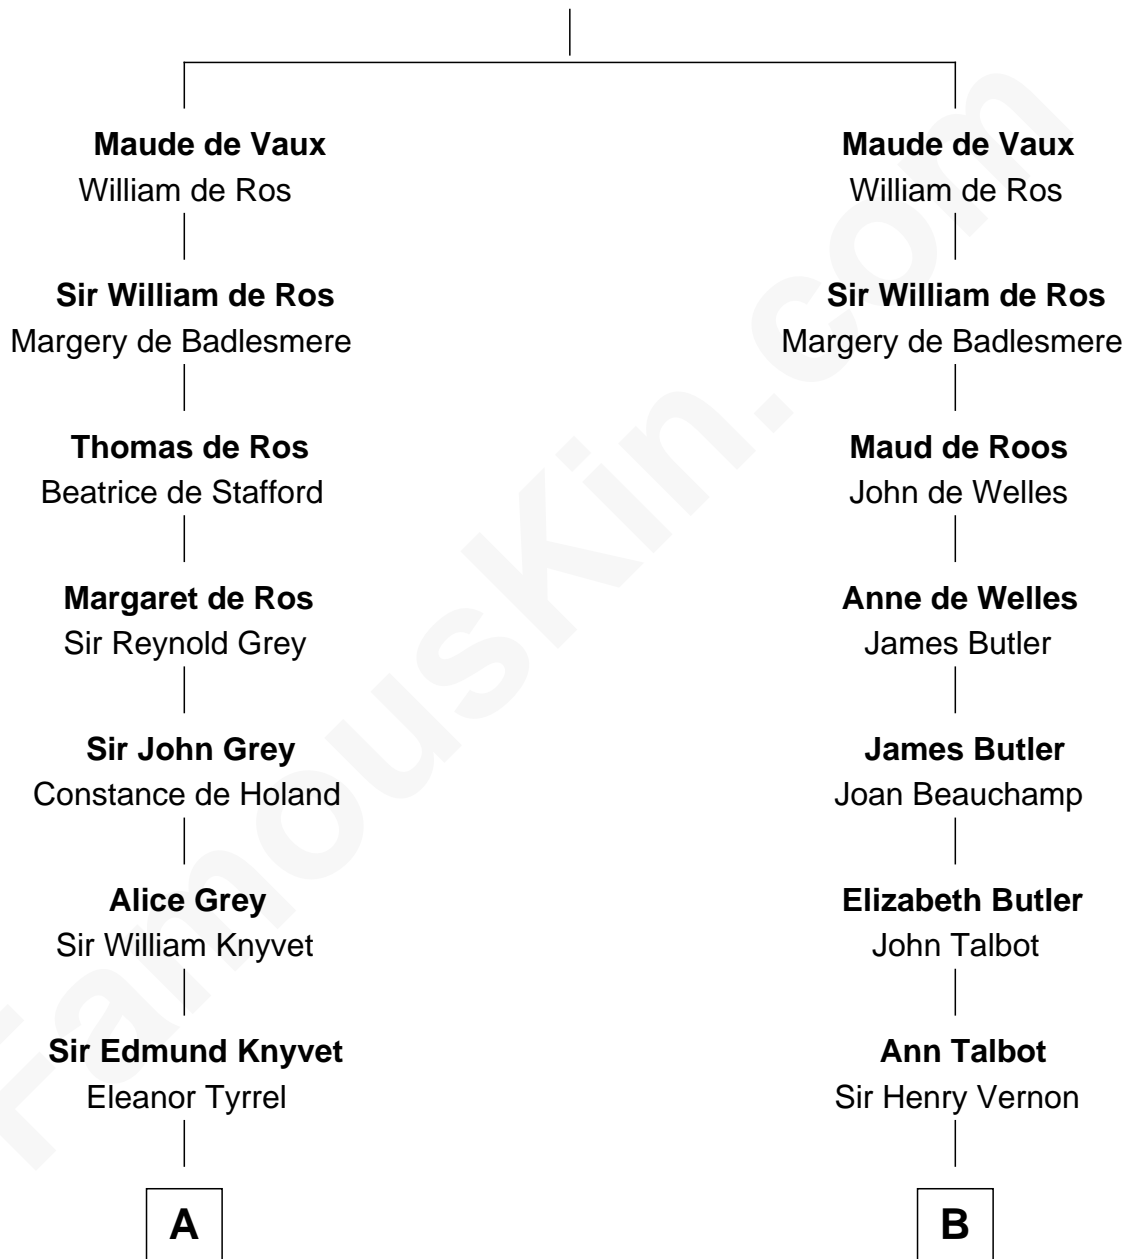

FamousKin.com

Relationship Chart of

John Adams Morgan

1952 Olympic Sailing Gold Medalist

21st cousin of

Lizzie Borden

Accused Murderess

John de Vaux

C

Abigail Brown Brooks

Charles Francis Adams

John Quincy Adams

Frances Cadwallader Crowninshield

Charles Francis Adams

Frances Lovering

Catherine Frances Lovering Adams