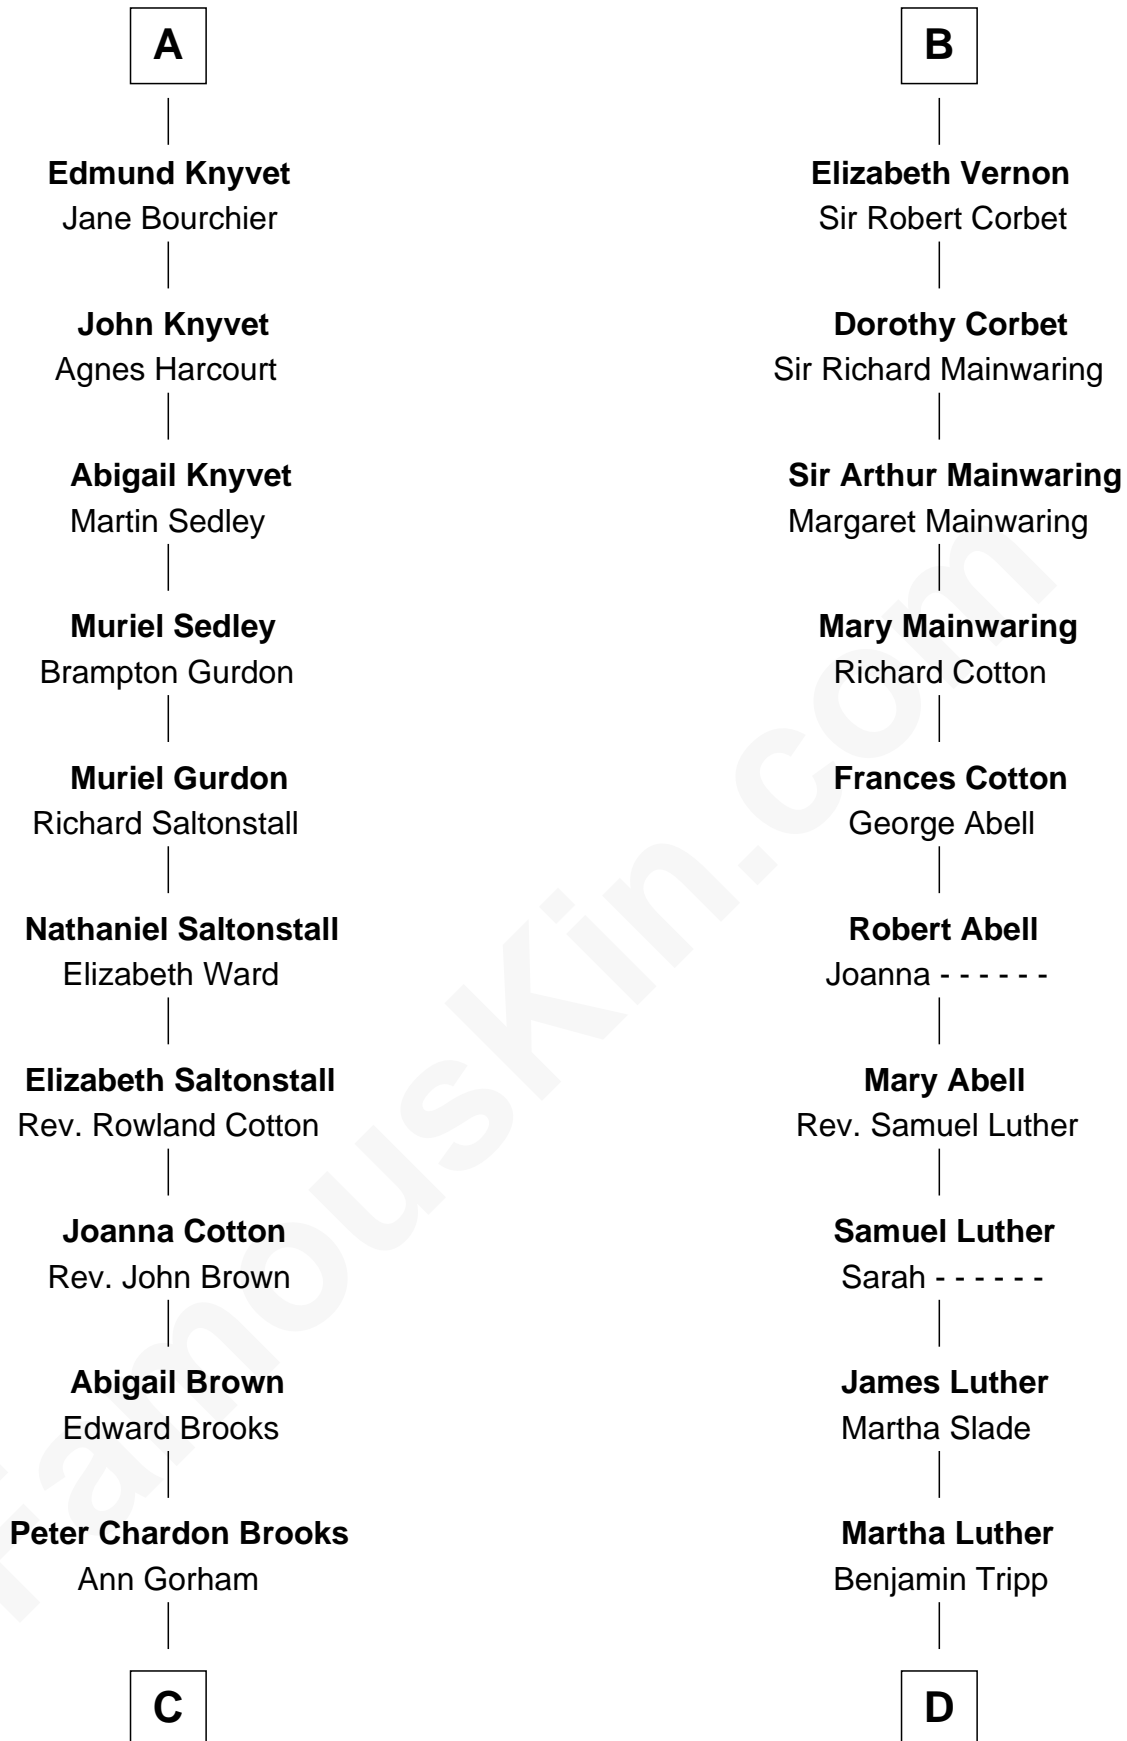

FamousKin.com

Relationship Chart of

John Adams Morgan

1952 Olympic Sailing Gold Medalist

21st cousin of

Lizzie Borden

Accused Murderess

John de Vaux

C

Abigail Brown Brooks

Charles Francis Adams

John Quincy Adams

Frances Cadwallader Crowninshield

Charles Francis Adams

Frances Lovering

Catherine Frances Lovering Adams