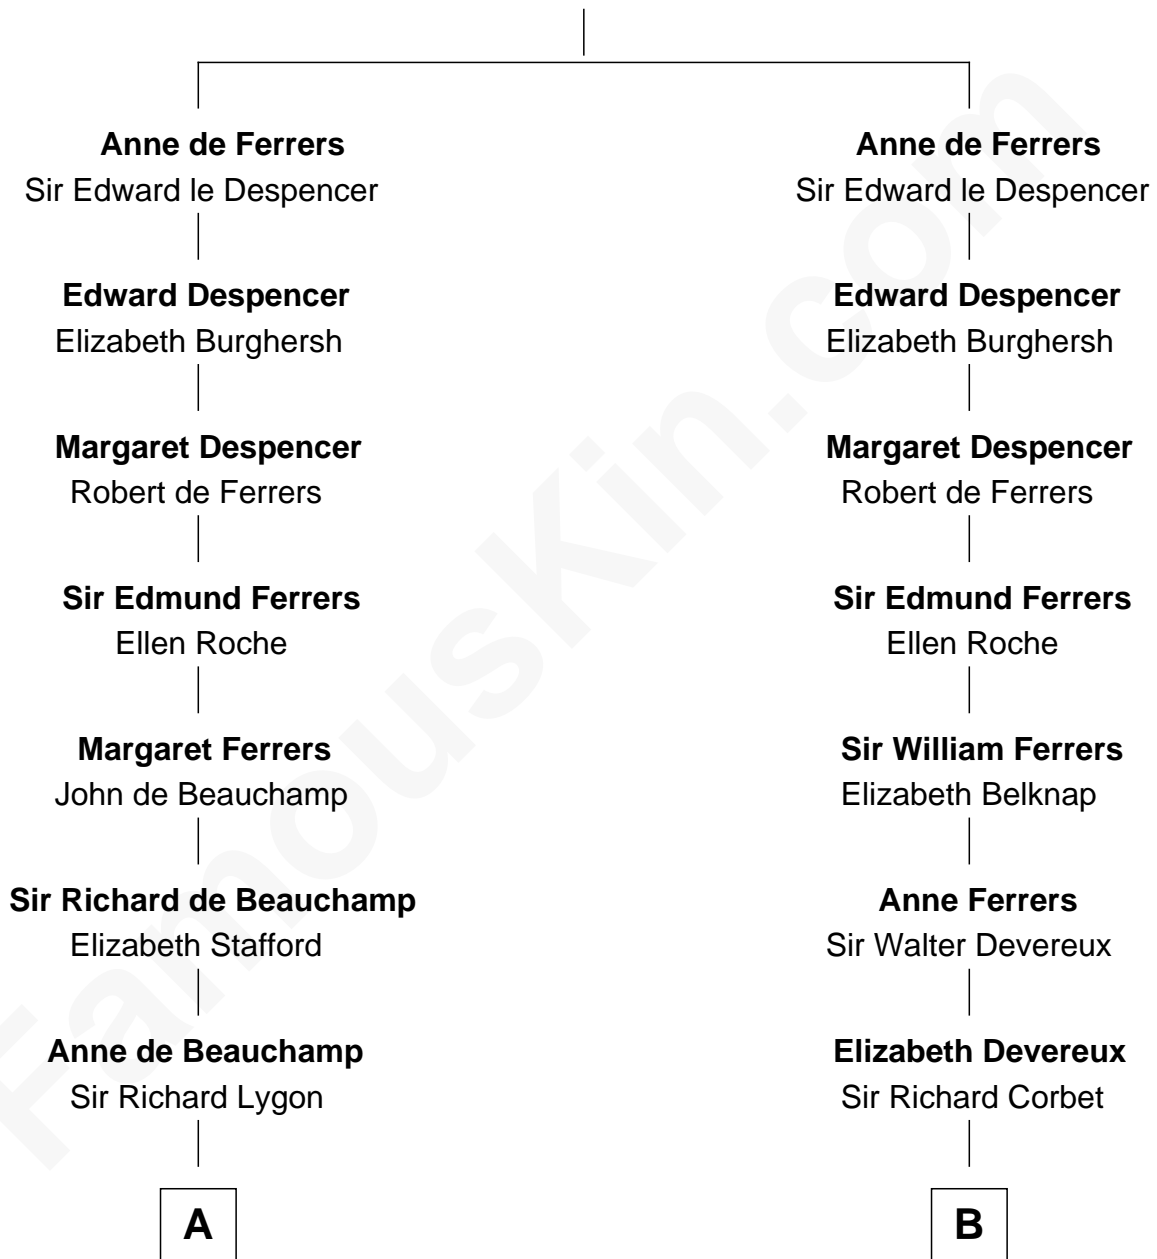

FamousKin.com

Relationship Chart of

John Adams Morgan

1952 Olympic Sailing Gold Medalist

21st cousin of

Lizzie Borden
Accused Murderess

Sir William de Ferrers

C

Harriet Elizabeth Sears
George Casper Crowninshield

Frances Cadwallader Crowninshield
John Quincy Adams

Charles Francis Adams
Frances Lovering

Catherine Frances Lovering Adams
Henry Sturgis Morgan

John Adams Morgan
Olympic Gold Medalist

D

Susanna Tripp
John Vinnicum

Sarah L. Vinnicum
Joseph Morse

Anthony Morse
Rhoda Morrison

Sarah Anthony Morse
Andrew Jackson Borden

Lizzie Borden
Accused Murderess