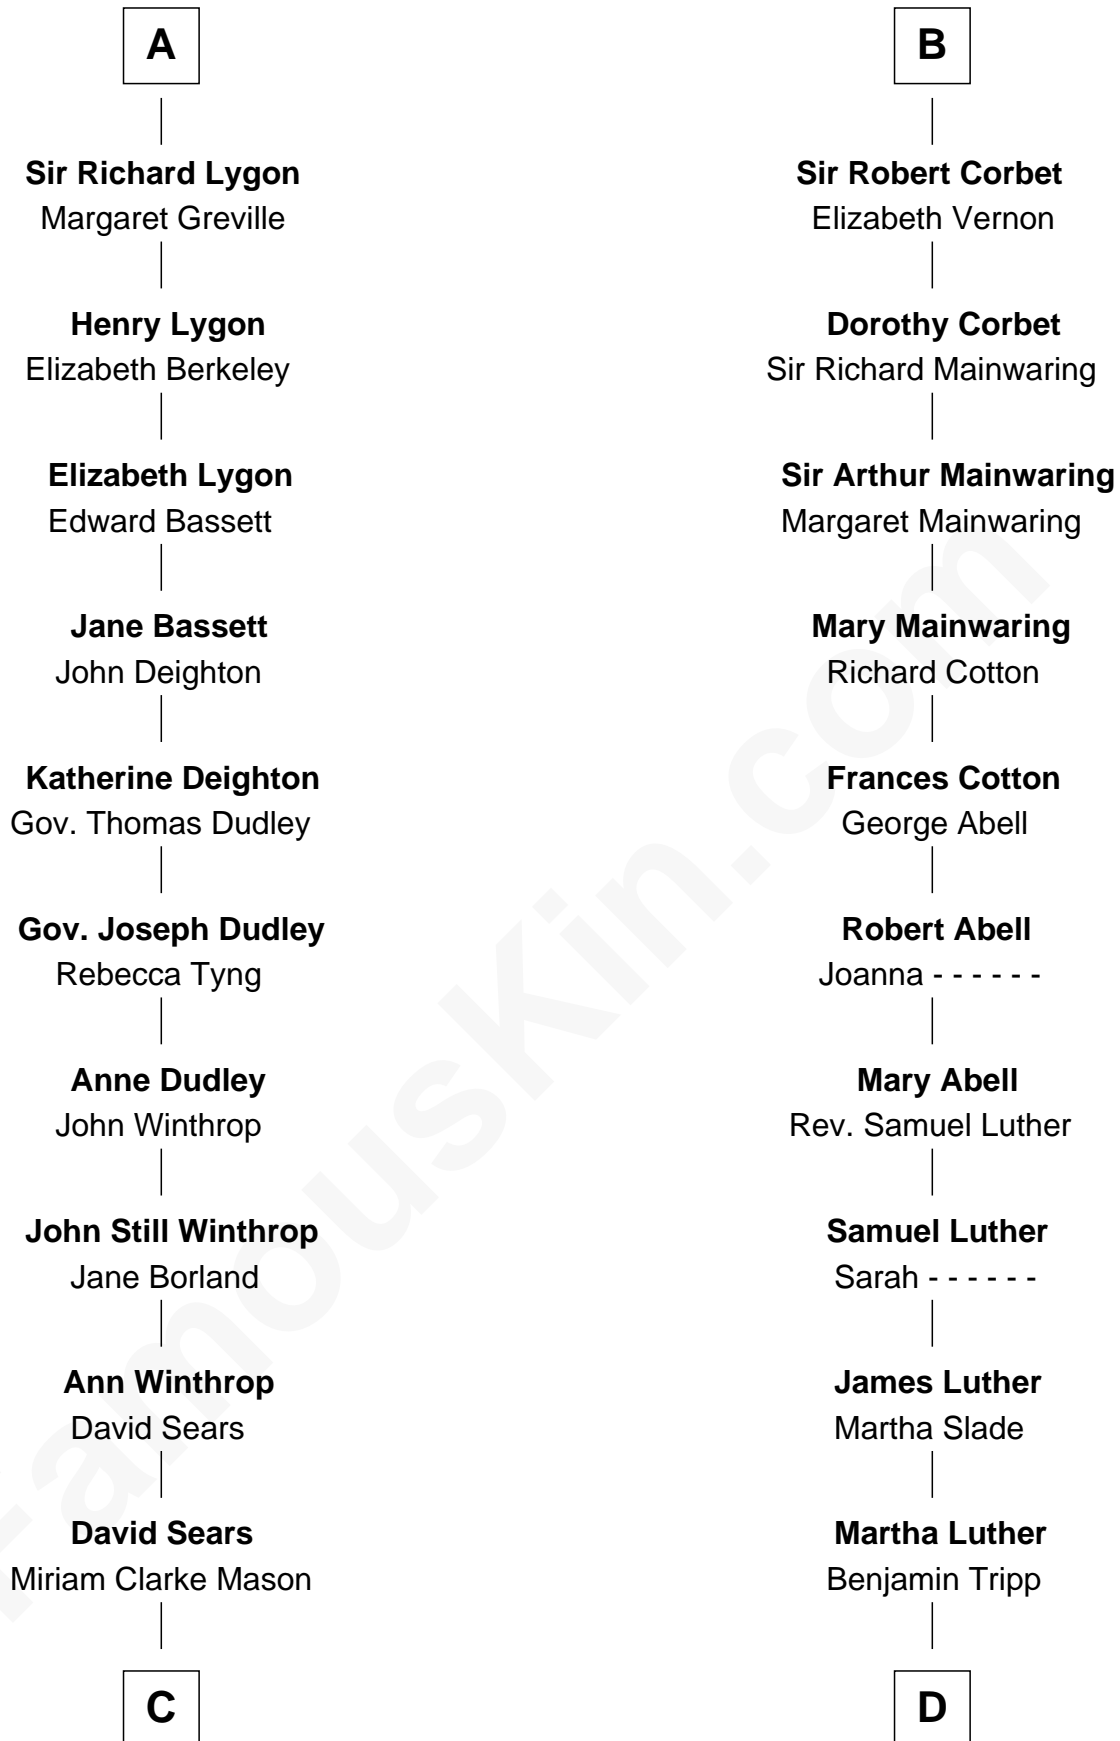

FamousKin.com

Relationship Chart of

John Adams Morgan

1952 Olympic Sailing Gold Medalist

21st cousin of

Lizzie Borden
Accused Murderess

Sir William de Ferrers

C

Harriet Elizabeth Sears
George Casper Crowninshield

Frances Cadwallader Crowninshield
John Quincy Adams

Charles Francis Adams
Frances Lovering

Catherine Frances Lovering Adams
Henry Sturgis Morgan

John Adams Morgan
Olympic Gold Medalist

D

Susanna Tripp
John Vinnicum

Sarah L. Vinnicum
Joseph Morse

Anthony Morse
Rhoda Morrison

Sarah Anthony Morse
Andrew Jackson Borden

Lizzie Borden
Accused Murderess