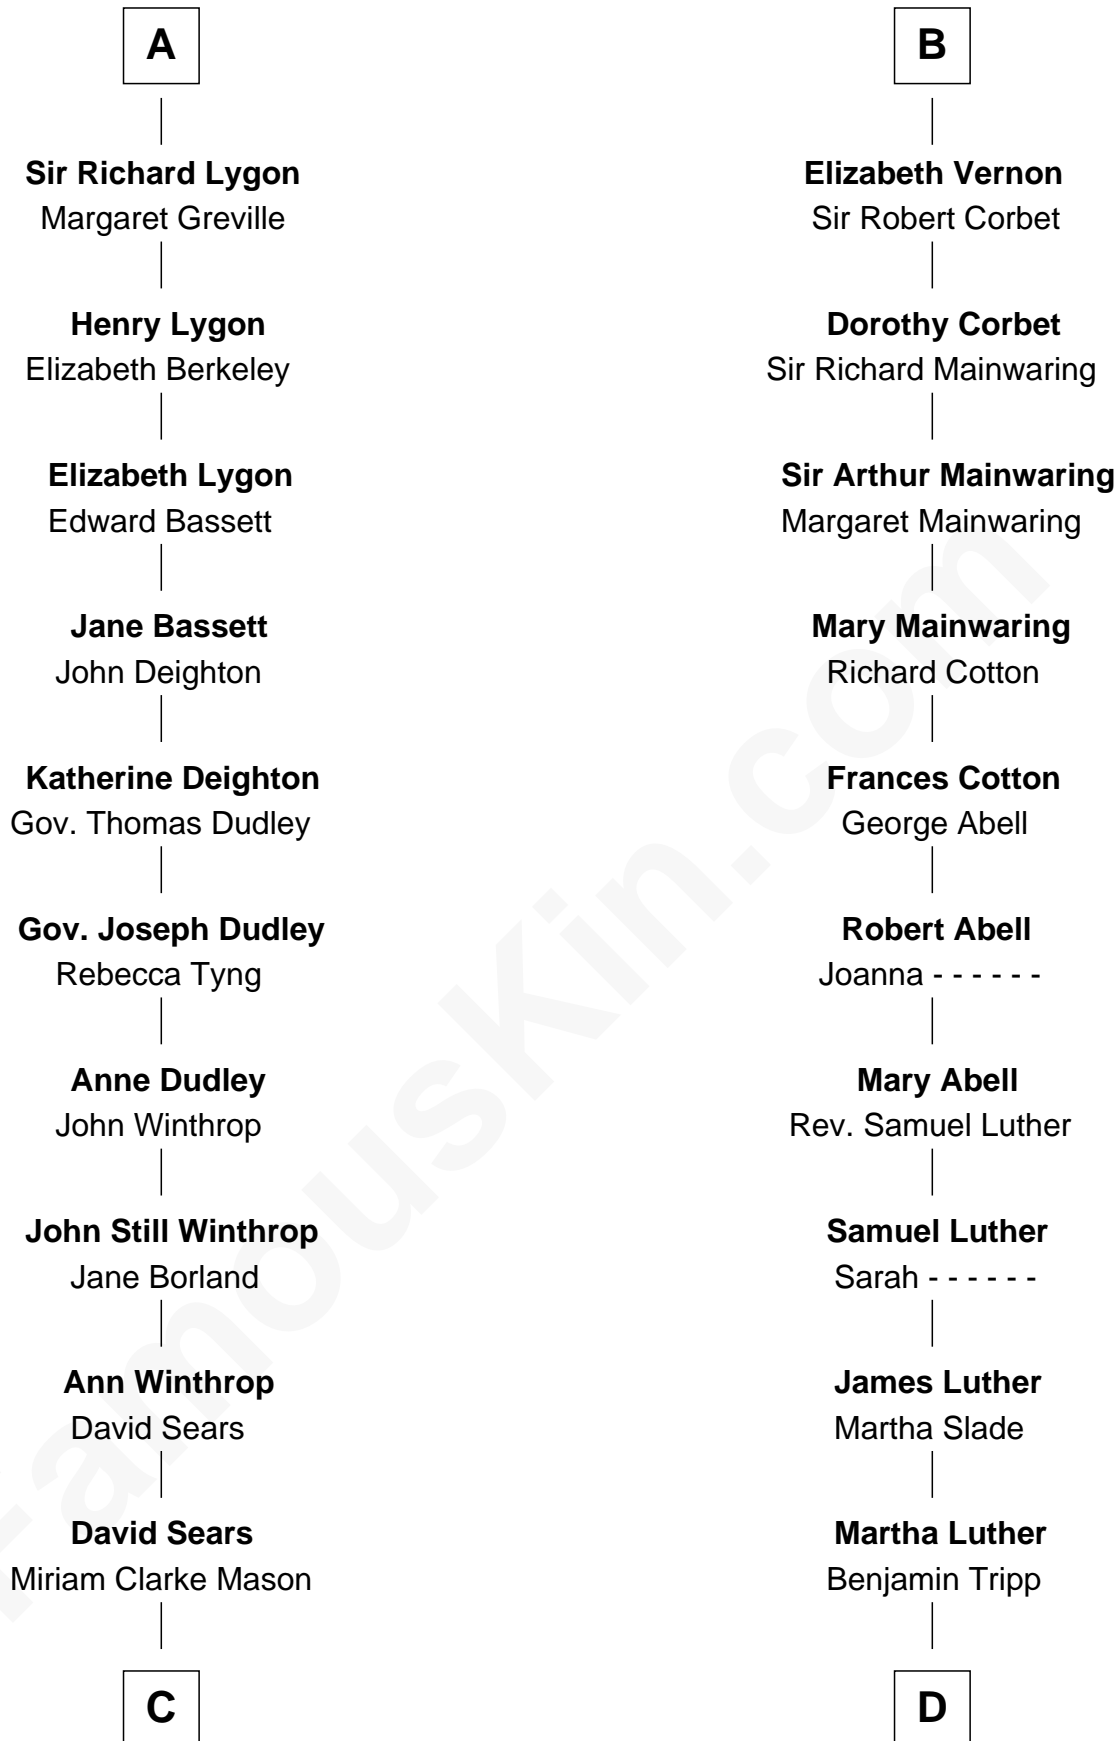

## Relationship Chart of

### John Adams Morgan

1952 Olympic Sailing Gold Medalist

21st cousin of

**Lizzie Borden**  
Accused Murderess

**C**

**Harriet Elizabeth Sears**  
George Casper Crowninshield

**Frances Cadwallader Crowninshield**  
John Quincy Adams

**Charles Francis Adams**  
Frances Lovering

**Catherine Frances Lovering Adams**  
Henry Sturgis Morgan

**John Adams Morgan**  
*Olympic Gold Medalist*

**D**

**Susanna Tripp**  
John Vinnicum

**Sarah L. Vinnicum**  
Joseph Morse

**Anthony Morse**  
Rhoda Morrison

**Sarah Anthony Morse**  
Andrew Jackson Borden

**Lizzie Borden**  
*Accused Murderess*