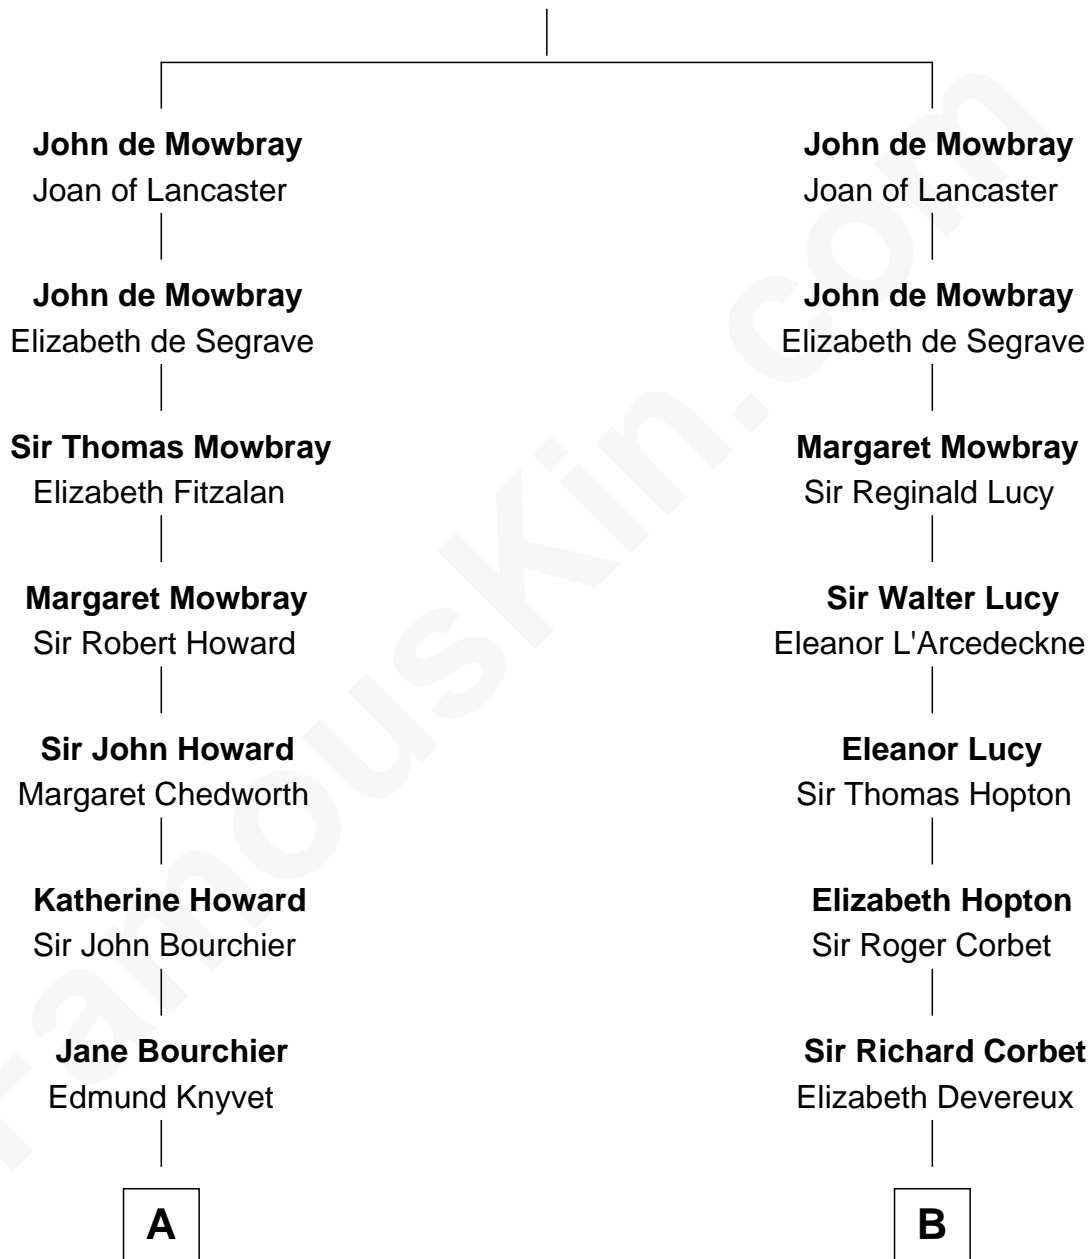

# FamousKin.com Relationship Chart of

**John Adams Morgan**  
1952 Olympic Sailing Gold Medalist

20th cousin 1 time removed of

**Lizzie Borden**  
Accused Murderess

**Sir John de Mowbray**  
Aline de Braiose

**C**

**John Quincy Adams**  
Frances Cadwallader Crowninshield

**Charles Francis Adams**  
Frances Lovering

**Catherine Frances Lovering Adams**  
Henry Sturgis Morgan

**John Adams Morgan**  
*Olympic Gold Medalist*

**D**

**Susanna Tripp**  
John Vinnicum

**Sarah L. Vinnicum**  
Joseph Morse

**Anthony Morse**  
Rhoda Morrison

**Sarah Anthony Morse**  
Andrew Jackson Borden

**Lizzie Borden**  
*Accused Murderess*