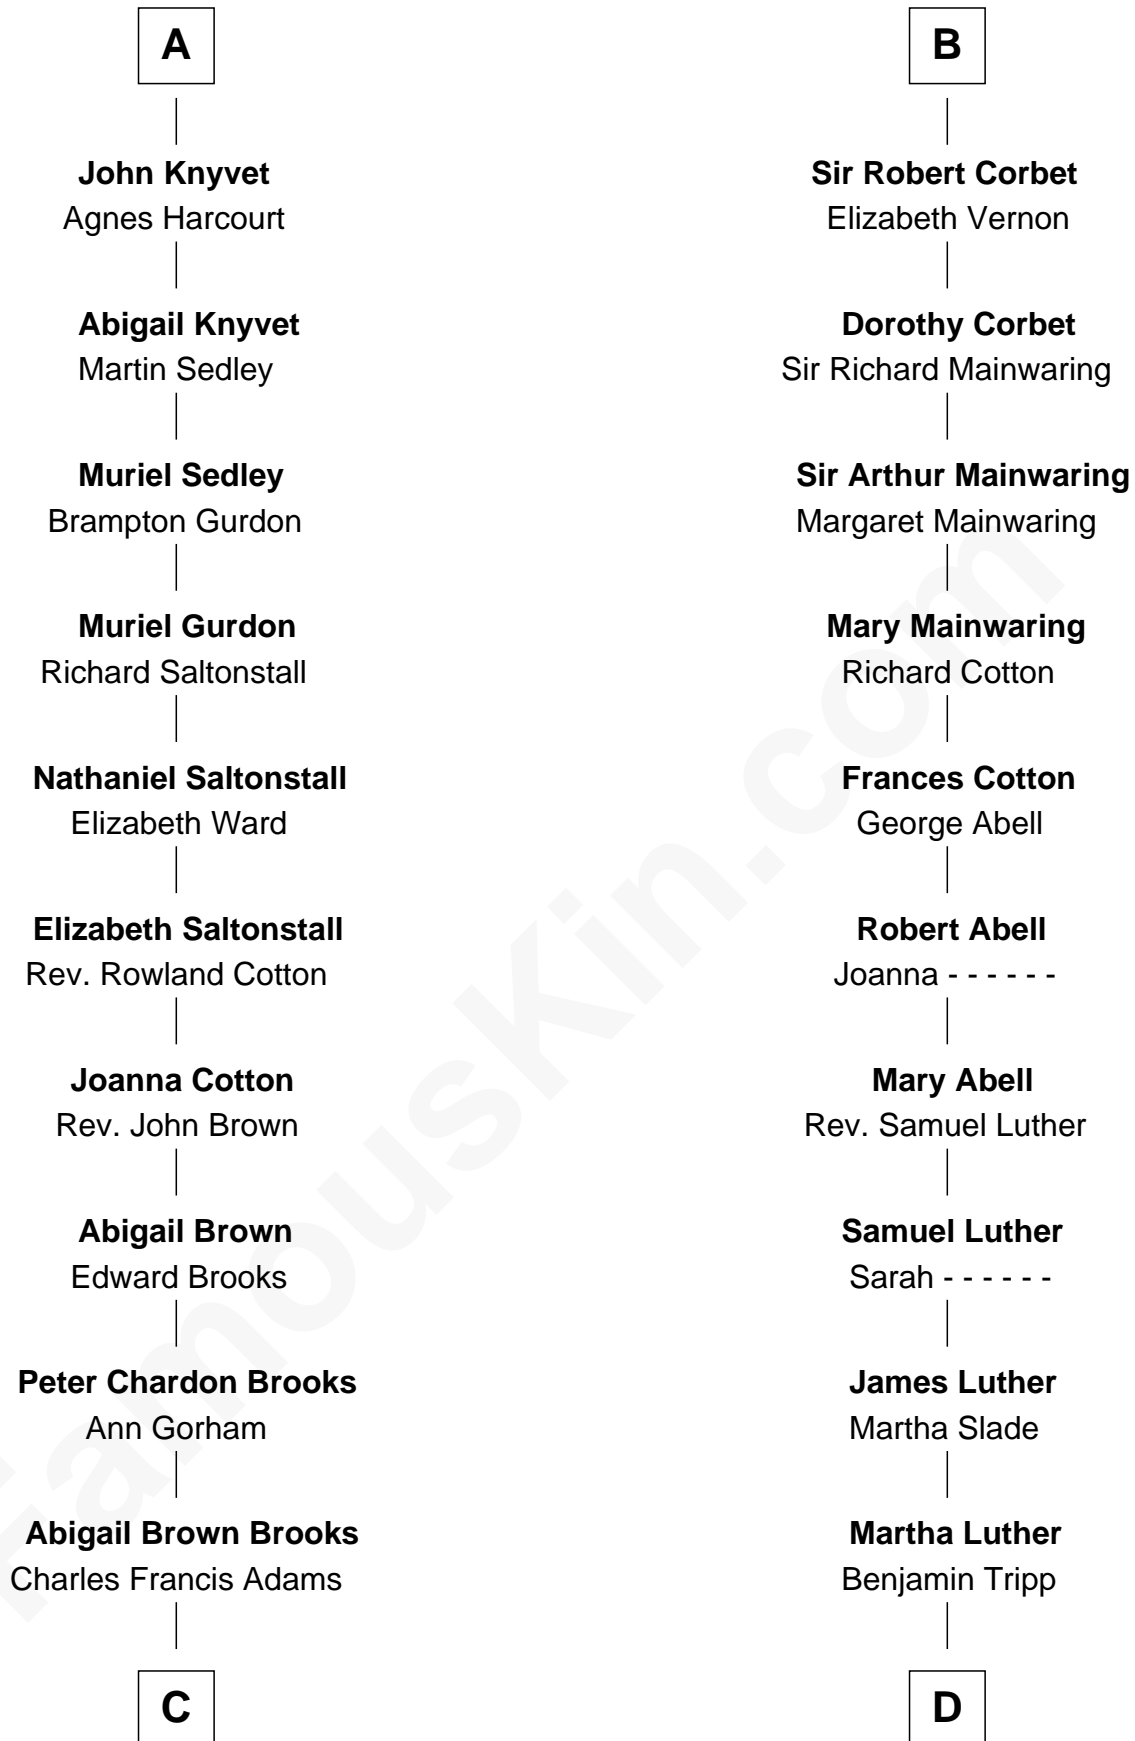

# FamousKin.com Relationship Chart of

**John Adams Morgan**  
1952 Olympic Sailing Gold Medalist

20th cousin 1 time removed of

**Lizzie Borden**  
Accused Murderess

**Sir John de Mowbray**  
Aline de Braiose

**C**

**John Quincy Adams**  
Frances Cadwallader Crowninshield

**Charles Francis Adams**  
Frances Lovering

**Catherine Frances Lovering Adams**  
Henry Sturgis Morgan

**John Adams Morgan**  
*Olympic Gold Medalist*

**D**

**Susanna Tripp**  
John Vinnicum

**Sarah L. Vinnicum**  
Joseph Morse

**Anthony Morse**  
Rhoda Morrison

**Sarah Anthony Morse**  
Andrew Jackson Borden

**Lizzie Borden**  
*Accused Murderess*