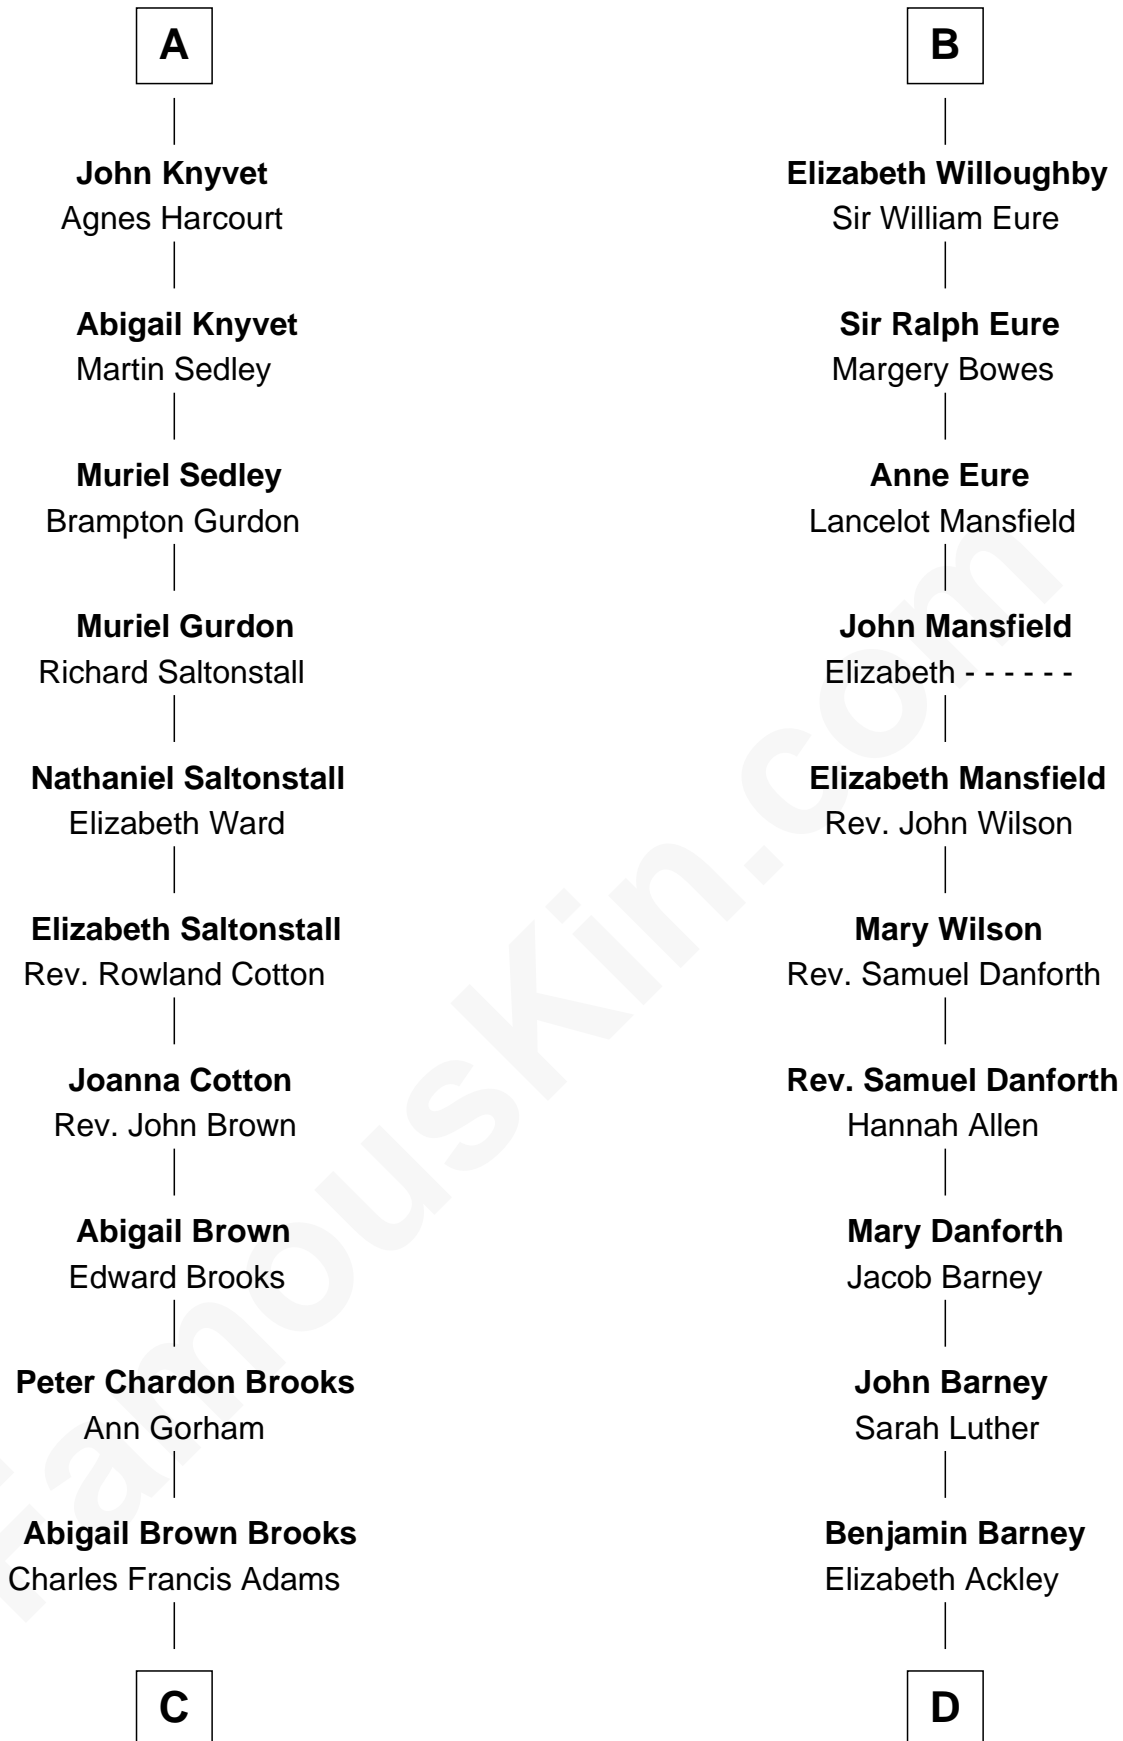

FamousKin.com Relationship Chart of

John Adams Morgan
1952 Olympic Sailing Gold Medalist

20th cousin 1 time removed of

Elizabeth Montgomery
TV Actress - "Bewitched"

C

John Quincy Adams
Frances Cadwallader Crowninshield

Charles Francis Adams
Frances Lovering

Catherine Frances Lovering Adams
Henry Sturgis Morgan

John Adams Morgan
Olympic Gold Medalist

D

Nathan Barney
Hannah Carey

Nathan Barney
Mary A. Deverell

Mary Weed Barney
Henry Montgomery