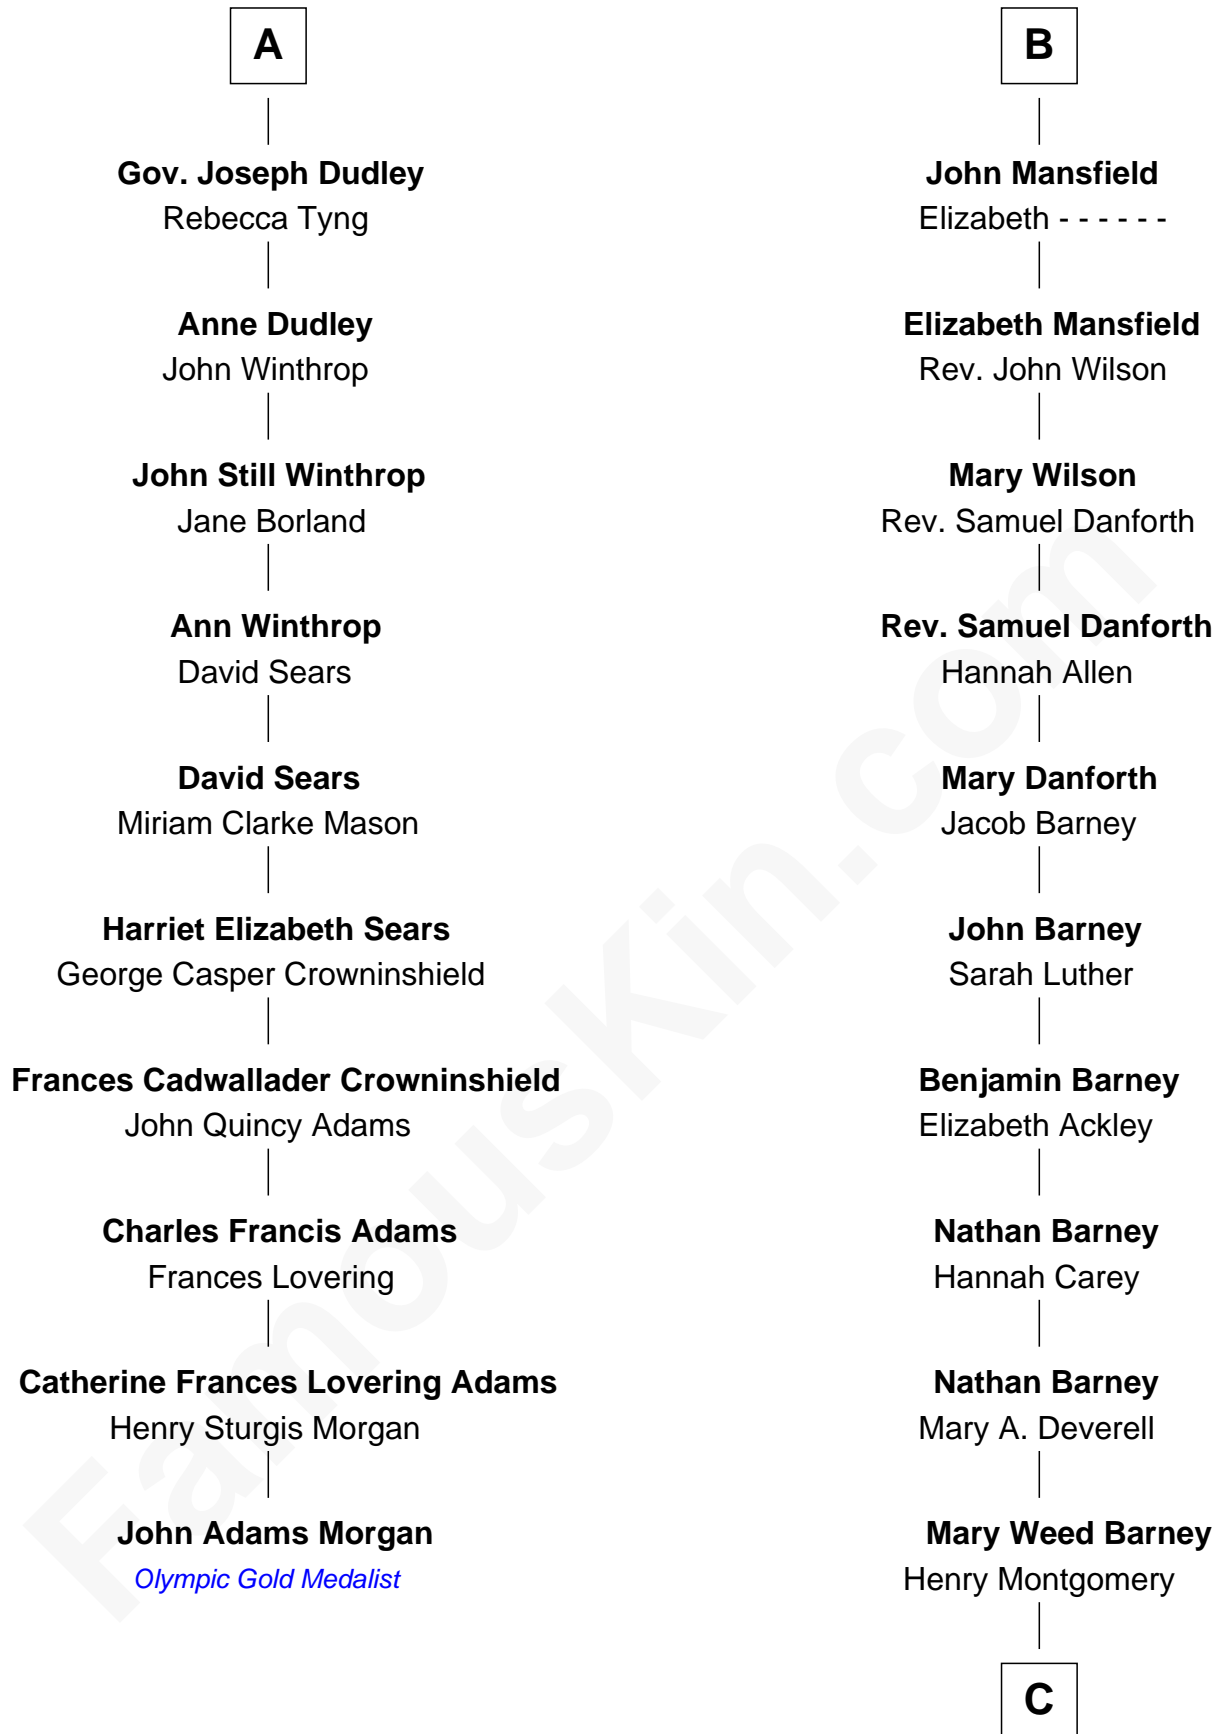

## Relationship Chart of

### John Adams Morgan

1952 Olympic Sailing Gold Medalist

16th cousin 2 times removed of

**Elizabeth Montgomery**  
TV Actress - "Bewitched"

C

Henry Montgomery  
Elizabeth Bryan Allen

Elizabeth Montgomery  
*TV Actress - "Bewitched"*