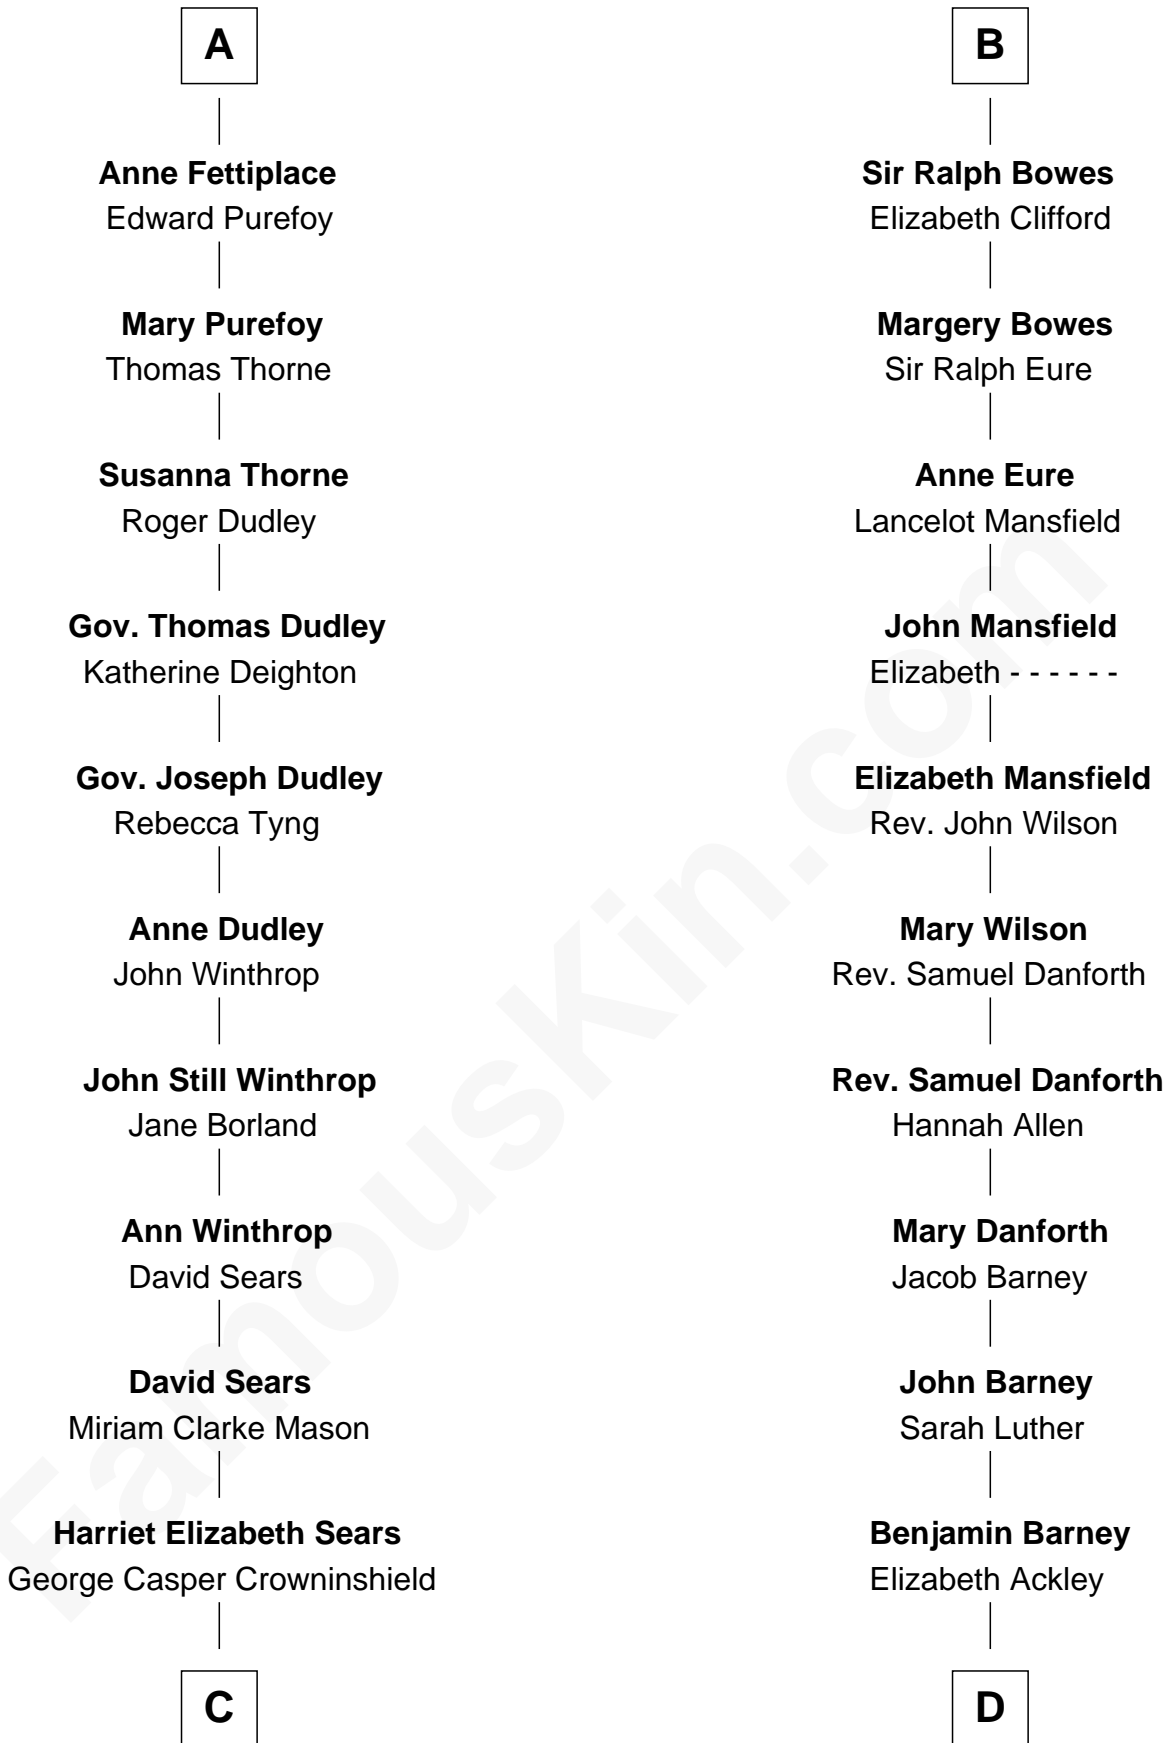

FamousKin.com Relationship Chart of

John Adams Morgan
1952 Olympic Sailing Gold Medalist

20th cousin 1 time removed of

Elizabeth Montgomery
TV Actress - "Bewitched"

C

Frances Cadwallader Crowninshield

John Quincy Adams

Charles Francis Adams

Frances Lovering

Catherine Frances Lovering Adams

Henry Sturgis Morgan

John Adams Morgan

Olympic Gold Medalist

D

Nathan Barney

Hannah Carey

Nathan Barney

Mary A. Deverell

Mary Weed Barney

Henry Montgomery

Henry Montgomery

Elizabeth Bryan Allen

Elizabeth Montgomery

TV Actress - "Bewitched"