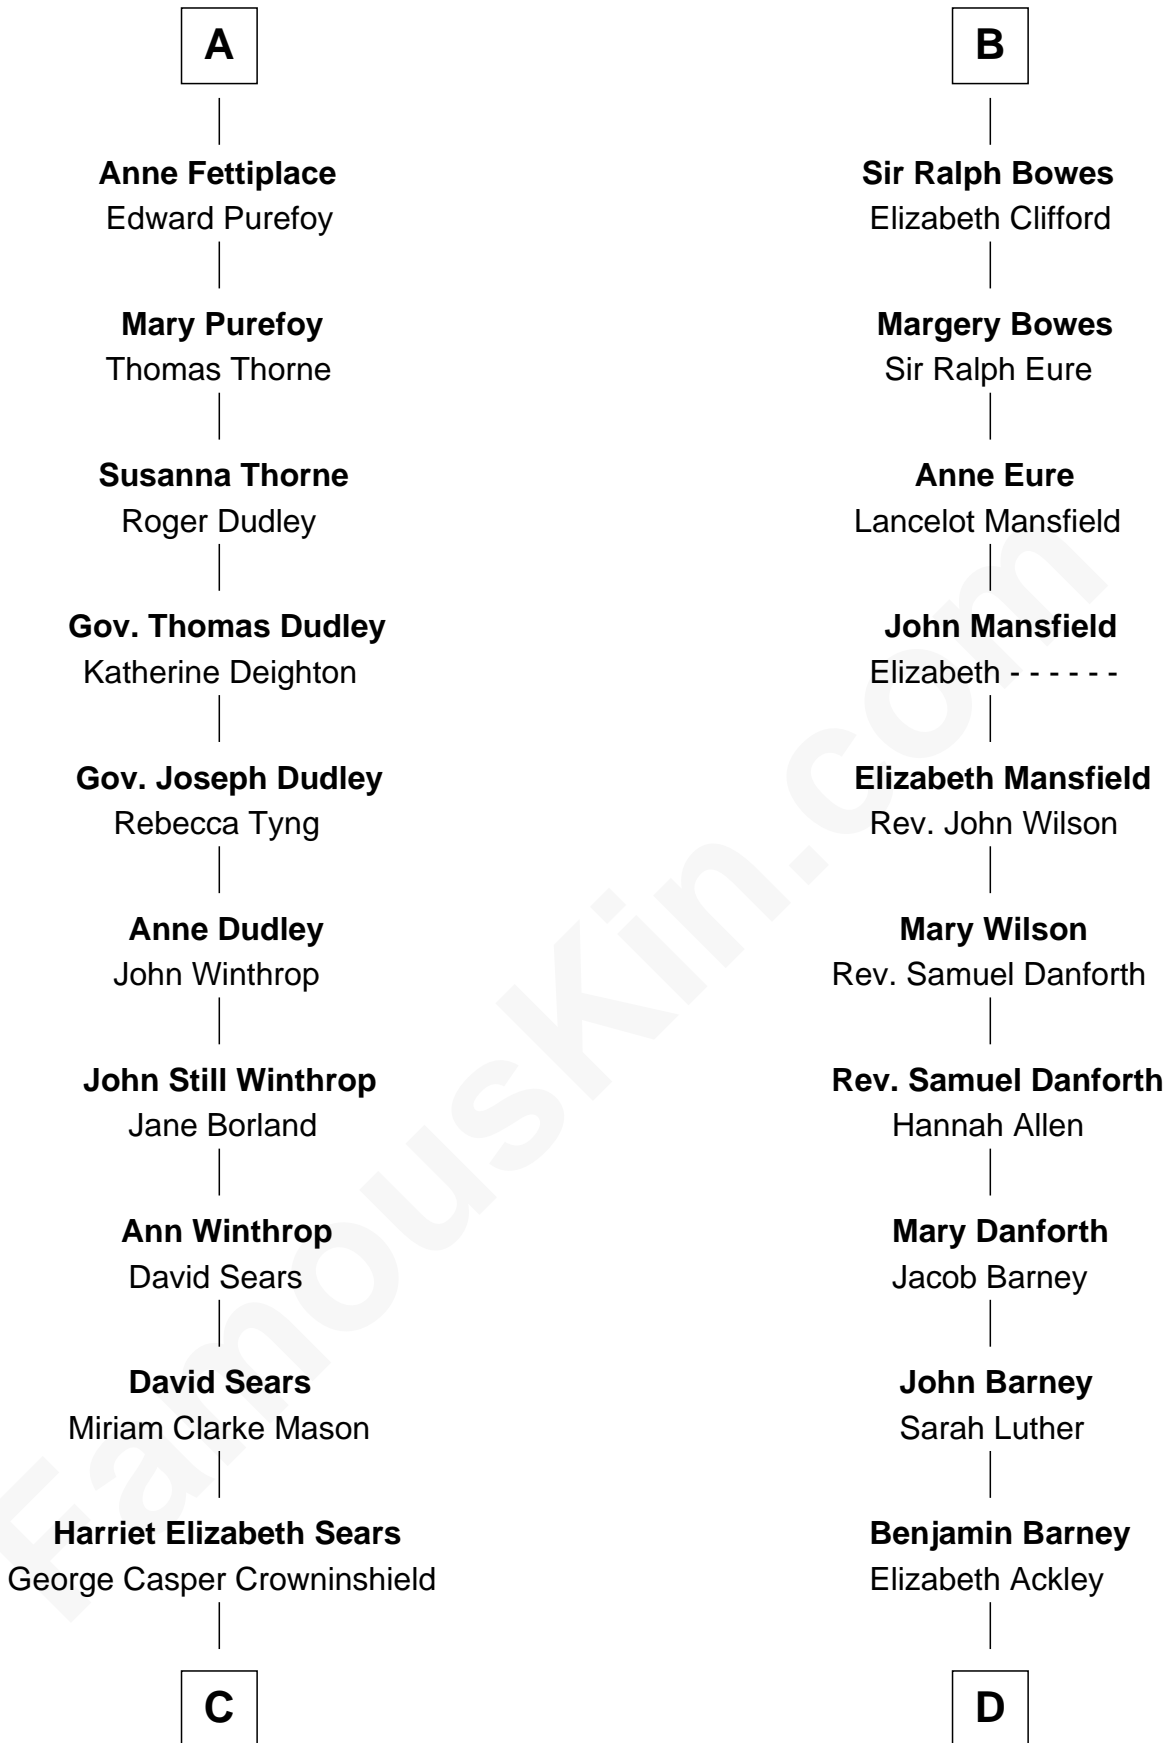

# FamousKin.com Relationship Chart of

**John Adams Morgan**  
1952 Olympic Sailing Gold Medalist

20th cousin 1 time removed of

**Elizabeth Montgomery**  
TV Actress - "Bewitched"

Sir Thomas de Furnival

**C**

**Frances Cadwallader Crowninshield**

John Quincy Adams

**Charles Francis Adams**

Frances Lovering

**Catherine Frances Lovering Adams**

Henry Sturgis Morgan

**John Adams Morgan**

*Olympic Gold Medalist*

**D**

**Nathan Barney**

Hannah Carey

**Nathan Barney**

Mary A. Deverell

**Mary Weed Barney**

Henry Montgomery

**Henry Montgomery**