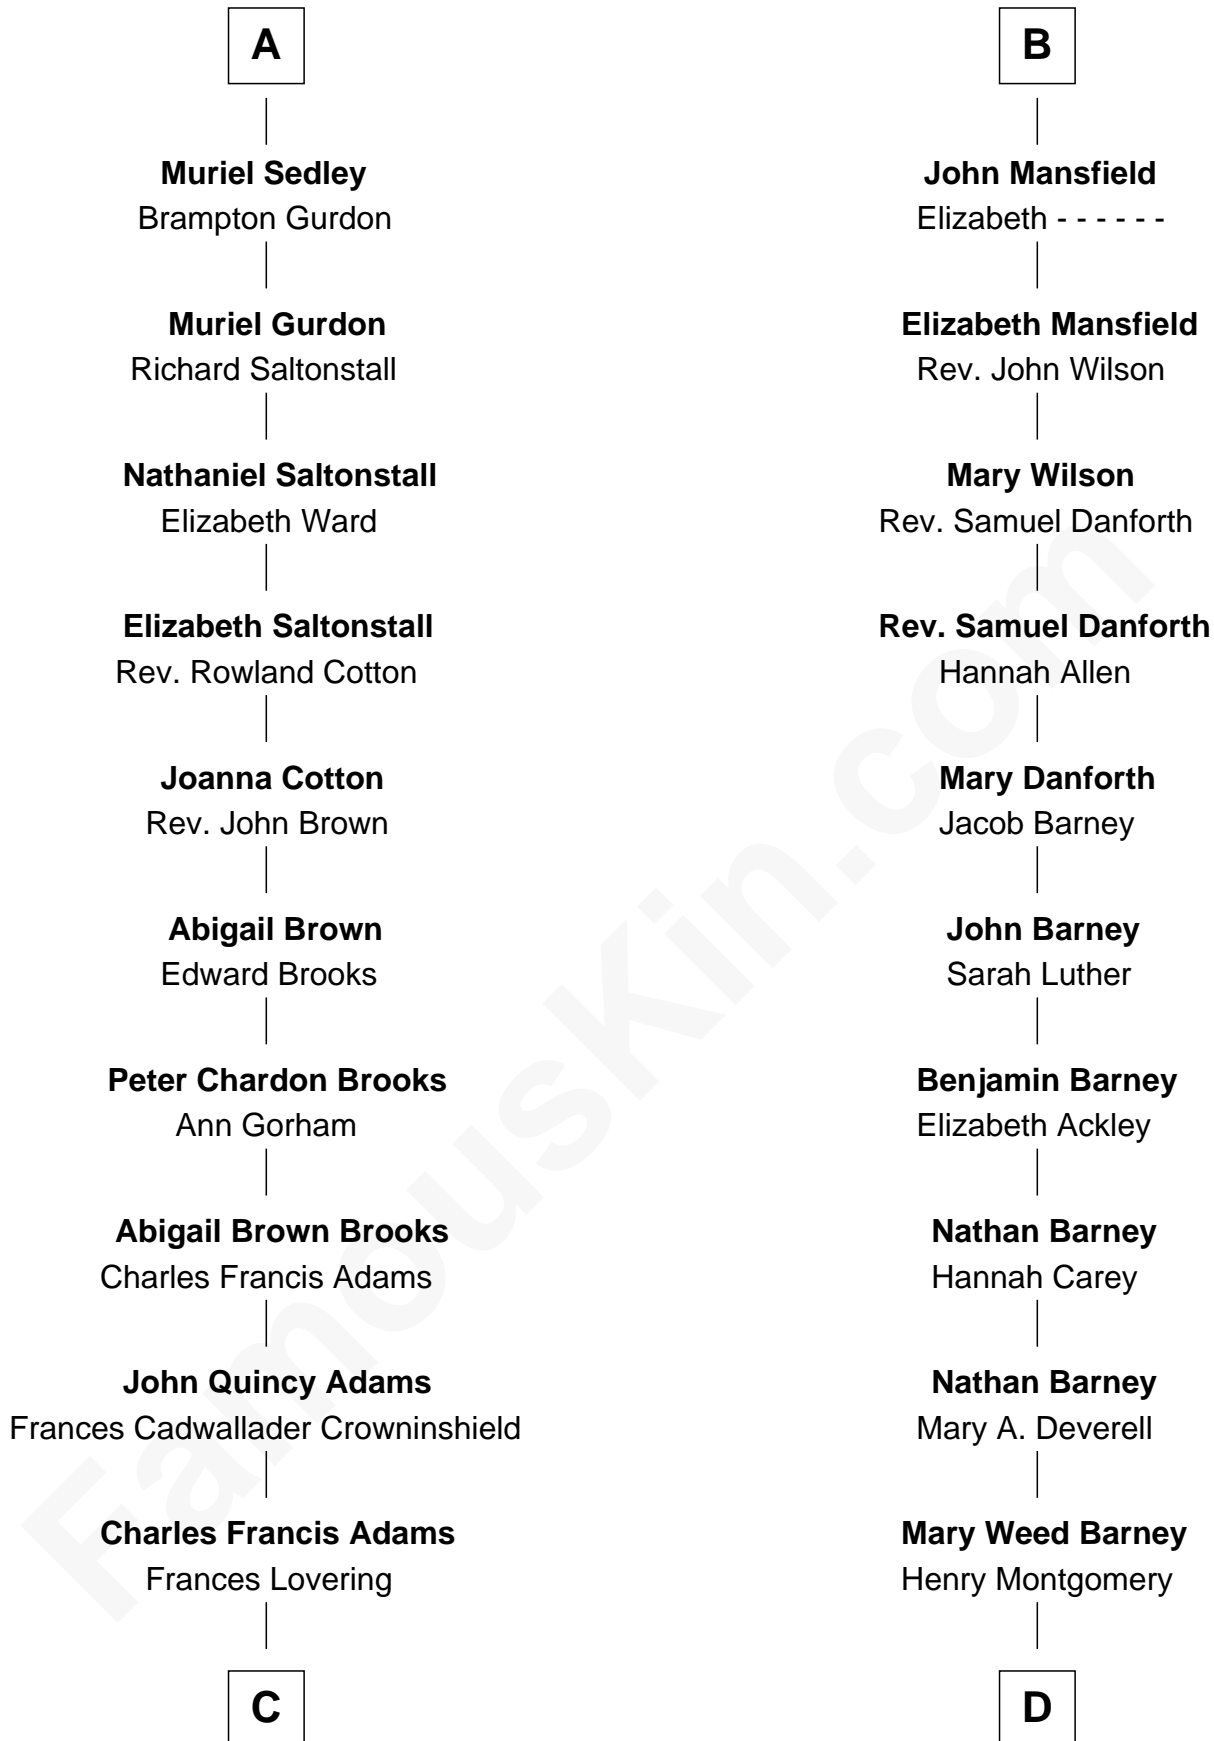

FamousKin.com

Relationship Chart of

John Adams Morgan
1952 Olympic Sailing Gold Medalist

18th cousin of
Elizabeth Montgomery
TV Actress - "Bewitched"

C

Catherine Frances Lovering Adams

Henry Sturgis Morgan

John Adams Morgan

Olympic Gold Medalist

D

Henry Montgomery

Elizabeth Bryan Allen

Elizabeth Montgomery

TV Actress - "Bewitched"

FamousKin.com