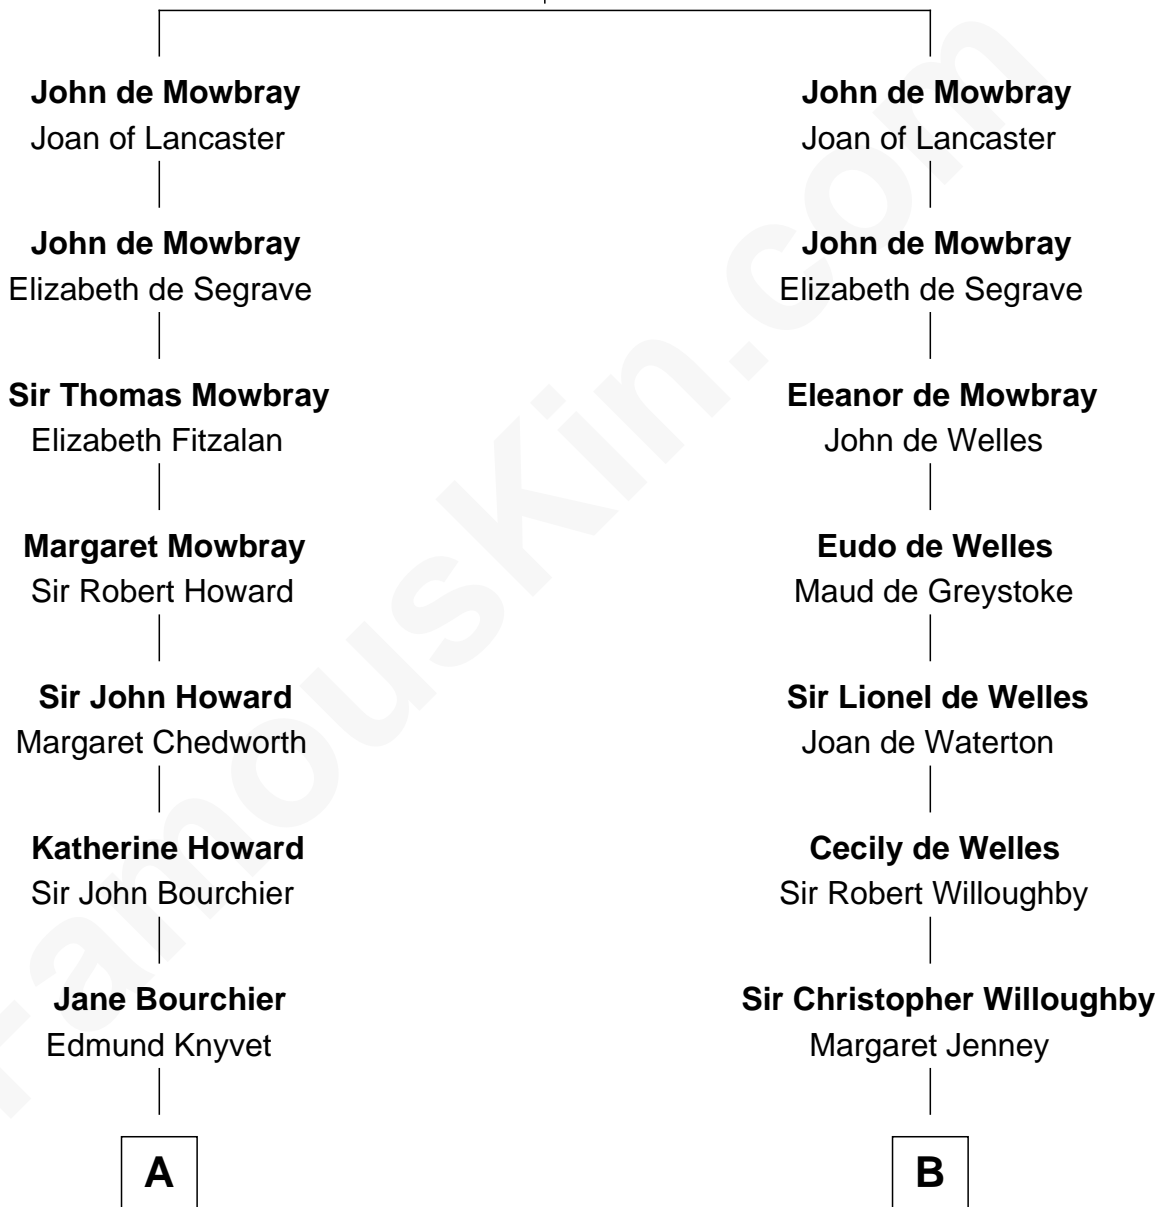

FamousKin.com Relationship Chart of

John Adams Morgan
1952 Olympic Sailing Gold Medalist

20th cousin 1 time removed of

Elizabeth Montgomery
TV Actress - "Bewitched"

Sir John de Mowbray
Aline de Braiose

C

John Quincy Adams
Frances Cadwallader Crowninshield

Charles Francis Adams
Frances Lovering

Catherine Frances Lovering Adams
Henry Sturgis Morgan

John Adams Morgan
Olympic Gold Medalist

D

Nathan Barney
Hannah Carey

Nathan Barney
Mary A. Deverell

Mary Weed Barney
Henry Montgomery

Henry Montgomery
Elizabeth Bryan Allen

Elizabeth Montgomery
TV Actress - "Bewitched"