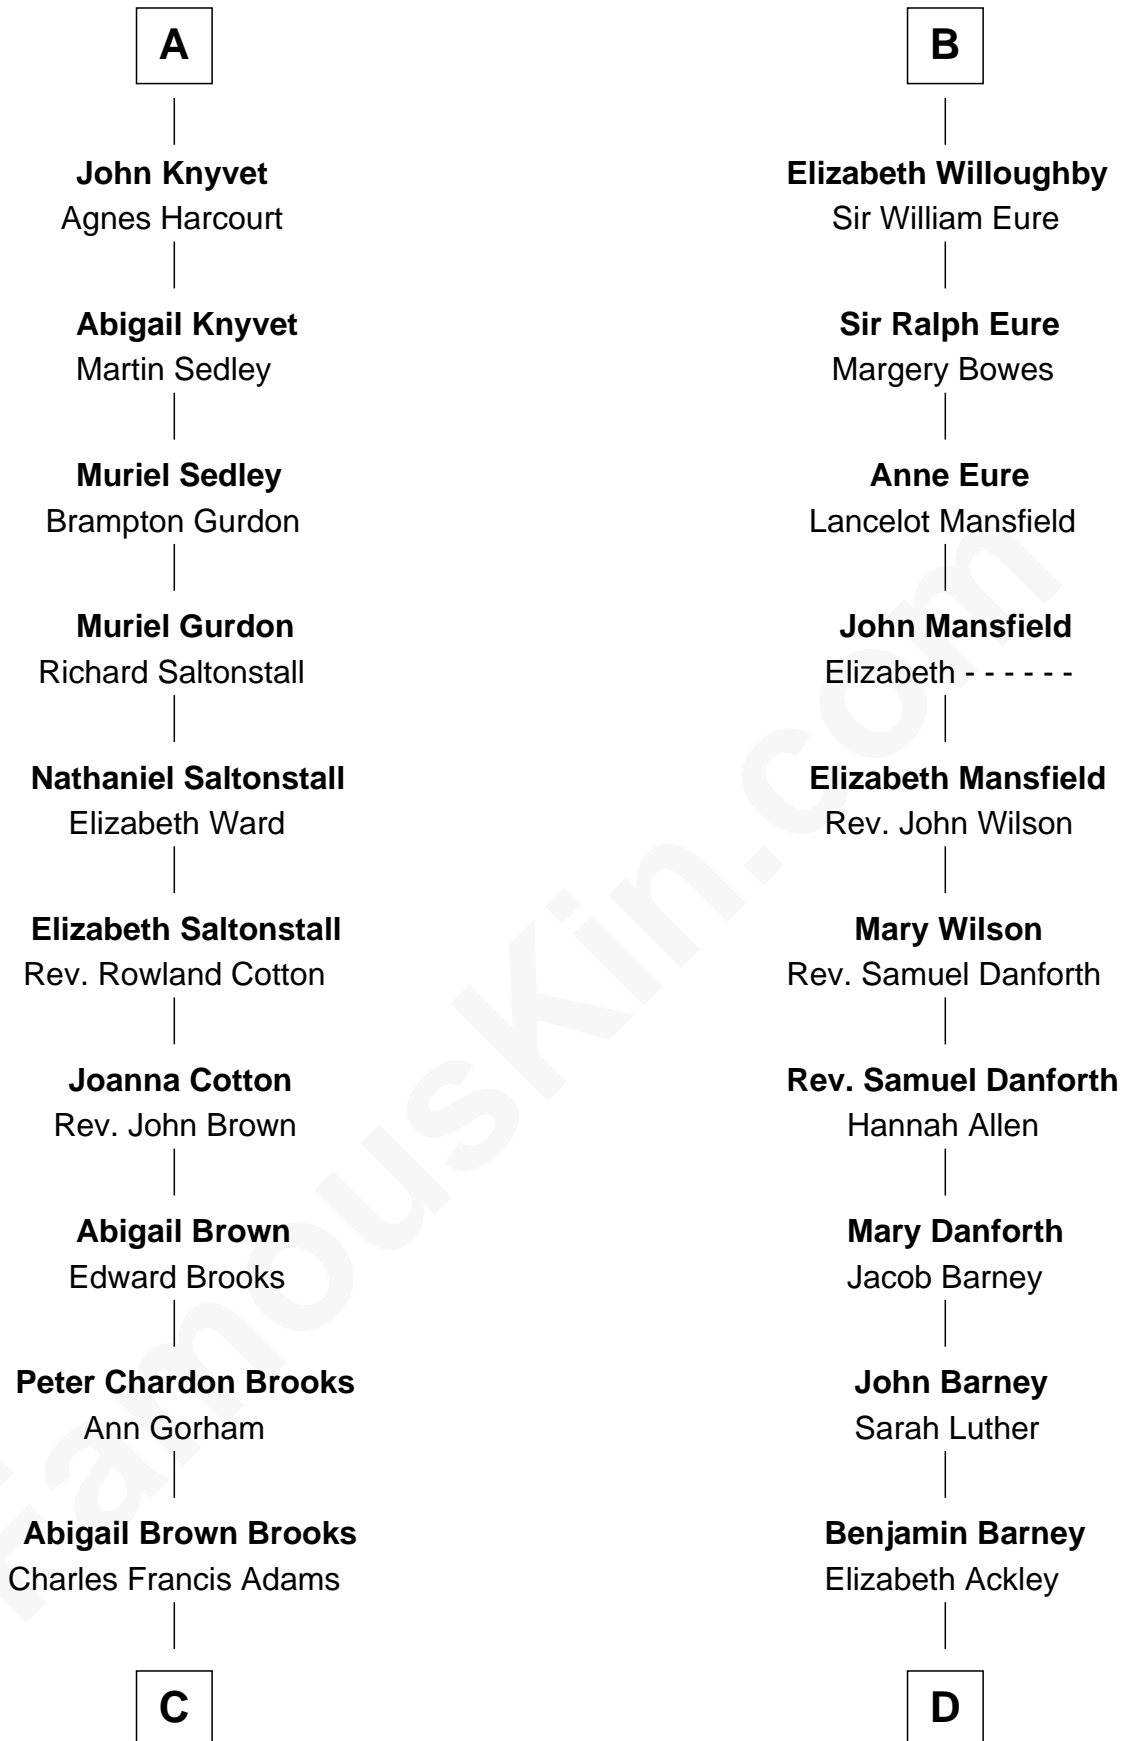

FamousKin.com Relationship Chart of

John Adams Morgan
1952 Olympic Sailing Gold Medalist

20th cousin 1 time removed of

Elizabeth Montgomery
TV Actress - "Bewitched"

Sir John de Mowbray
Aline de Braiose

C

John Quincy Adams
Frances Cadwallader Crowninshield

Charles Francis Adams
Frances Lovering

Catherine Frances Lovering Adams
Henry Sturgis Morgan

John Adams Morgan
Olympic Gold Medalist

D

Nathan Barney
Hannah Carey

Nathan Barney
Mary A. Deverell

Mary Weed Barney
Henry Montgomery