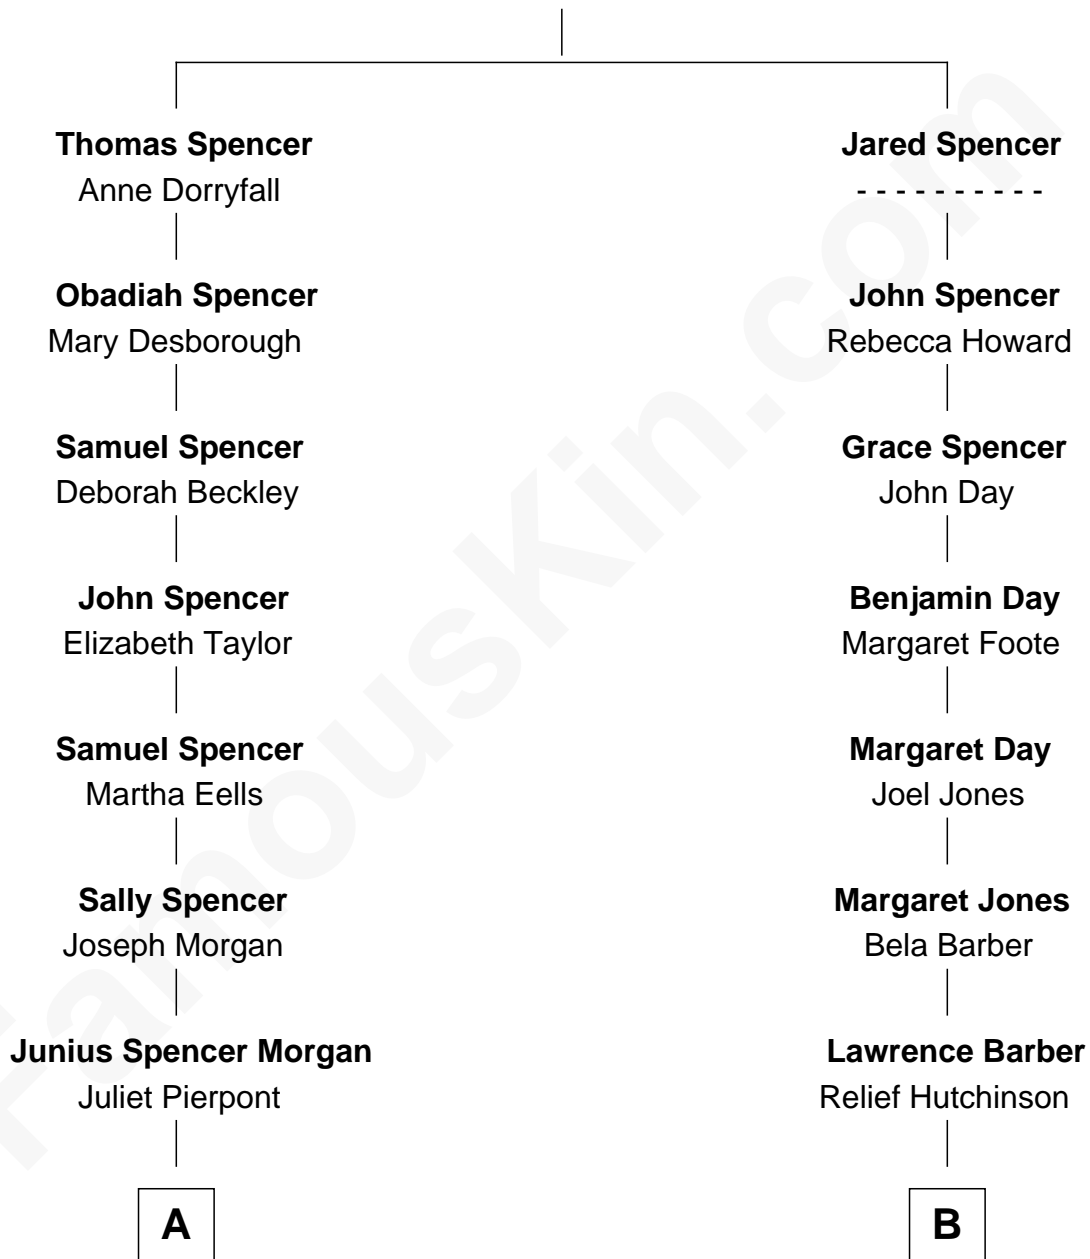

FamousKin.com Relationship Chart of

John Adams Morgan

1952 Olympic Sailing Gold Medalist

10th cousin of

Warren Buffett

Chairman & CEO, Berkshire Hathaway

Gerard Spencer

Alice Whitbread

A

John Pierpont Morgan

Frances Louisa Tracy

John Pierpont Morgan

Jane Norton Grew

Henry Sturgis Morgan

Catherine Frances Lovering Adams

John Adams Morgan