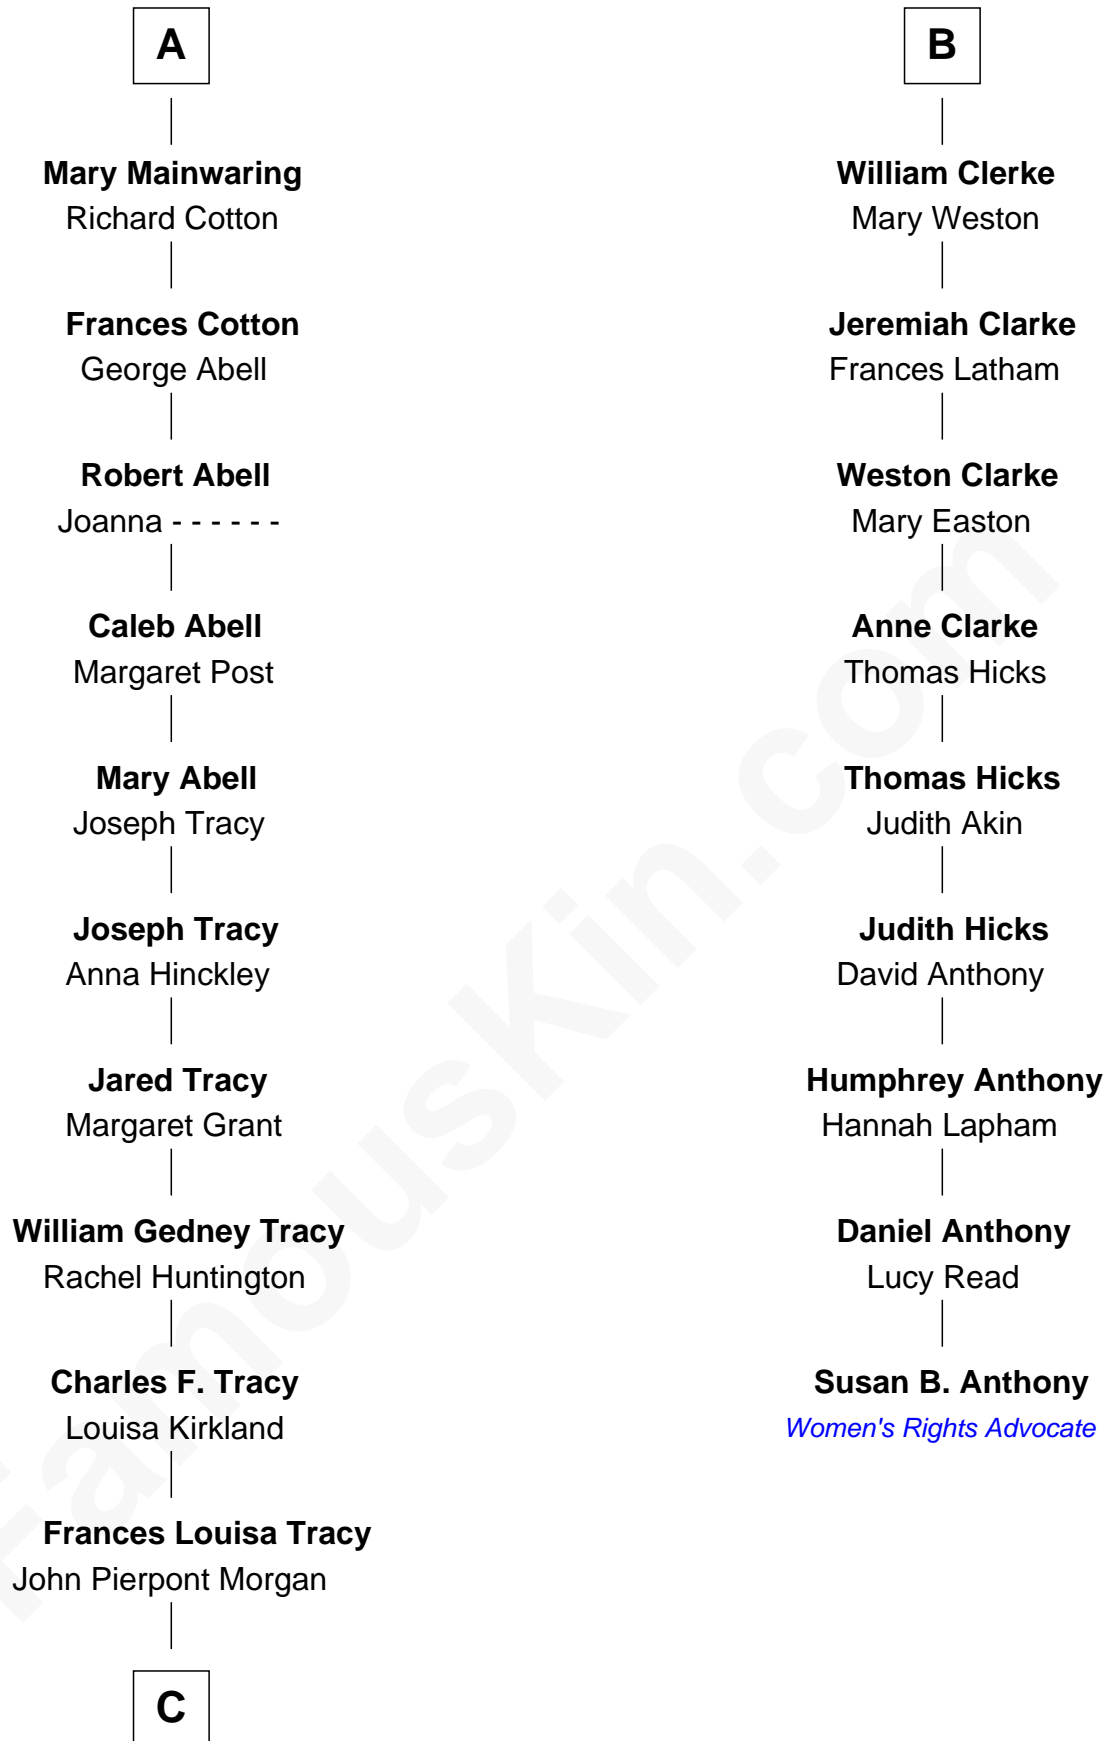

# FamousKin.com Relationship Chart of

**John Adams Morgan**  
1952 Olympic Sailing Gold Medalist

15th cousin 4 times removed of

**Susan B. Anthony**  
Women's Rights Advocate

**John de Welles**  
Maud de Roos

**Anne de Welles**  
James Butler

**James Butler**  
Joan Beauchamp

**Elizabeth Butler**  
John Talbot

**Ann Talbot**  
Sir Henry Vernon

**Elizabeth Vernon**  
Sir Robert Corbet

**Dorothy Corbet**  
Sir Richard Mainwaring

**Sir Arthur Mainwaring**  
Margaret Mainwaring

**A**

**Margery de Welles**  
Stephen le Scrope

**Maude le Scrope**  
Sir Baldwin Freville

**Elizabeth Freville**  
Sir Thomas Ferrers

**Sir Henry Ferrers**  
Margaret Heckstall

**Elizabeth Ferrers**  
James Clerke

**George Clerke**  
Elizabeth Wilsford

**James Clerke**  
Mary Saxby

**B**

**C**

—  
**John Pierpont Morgan**

Jane Norton Grew

—  
**Henry Sturgis Morgan**