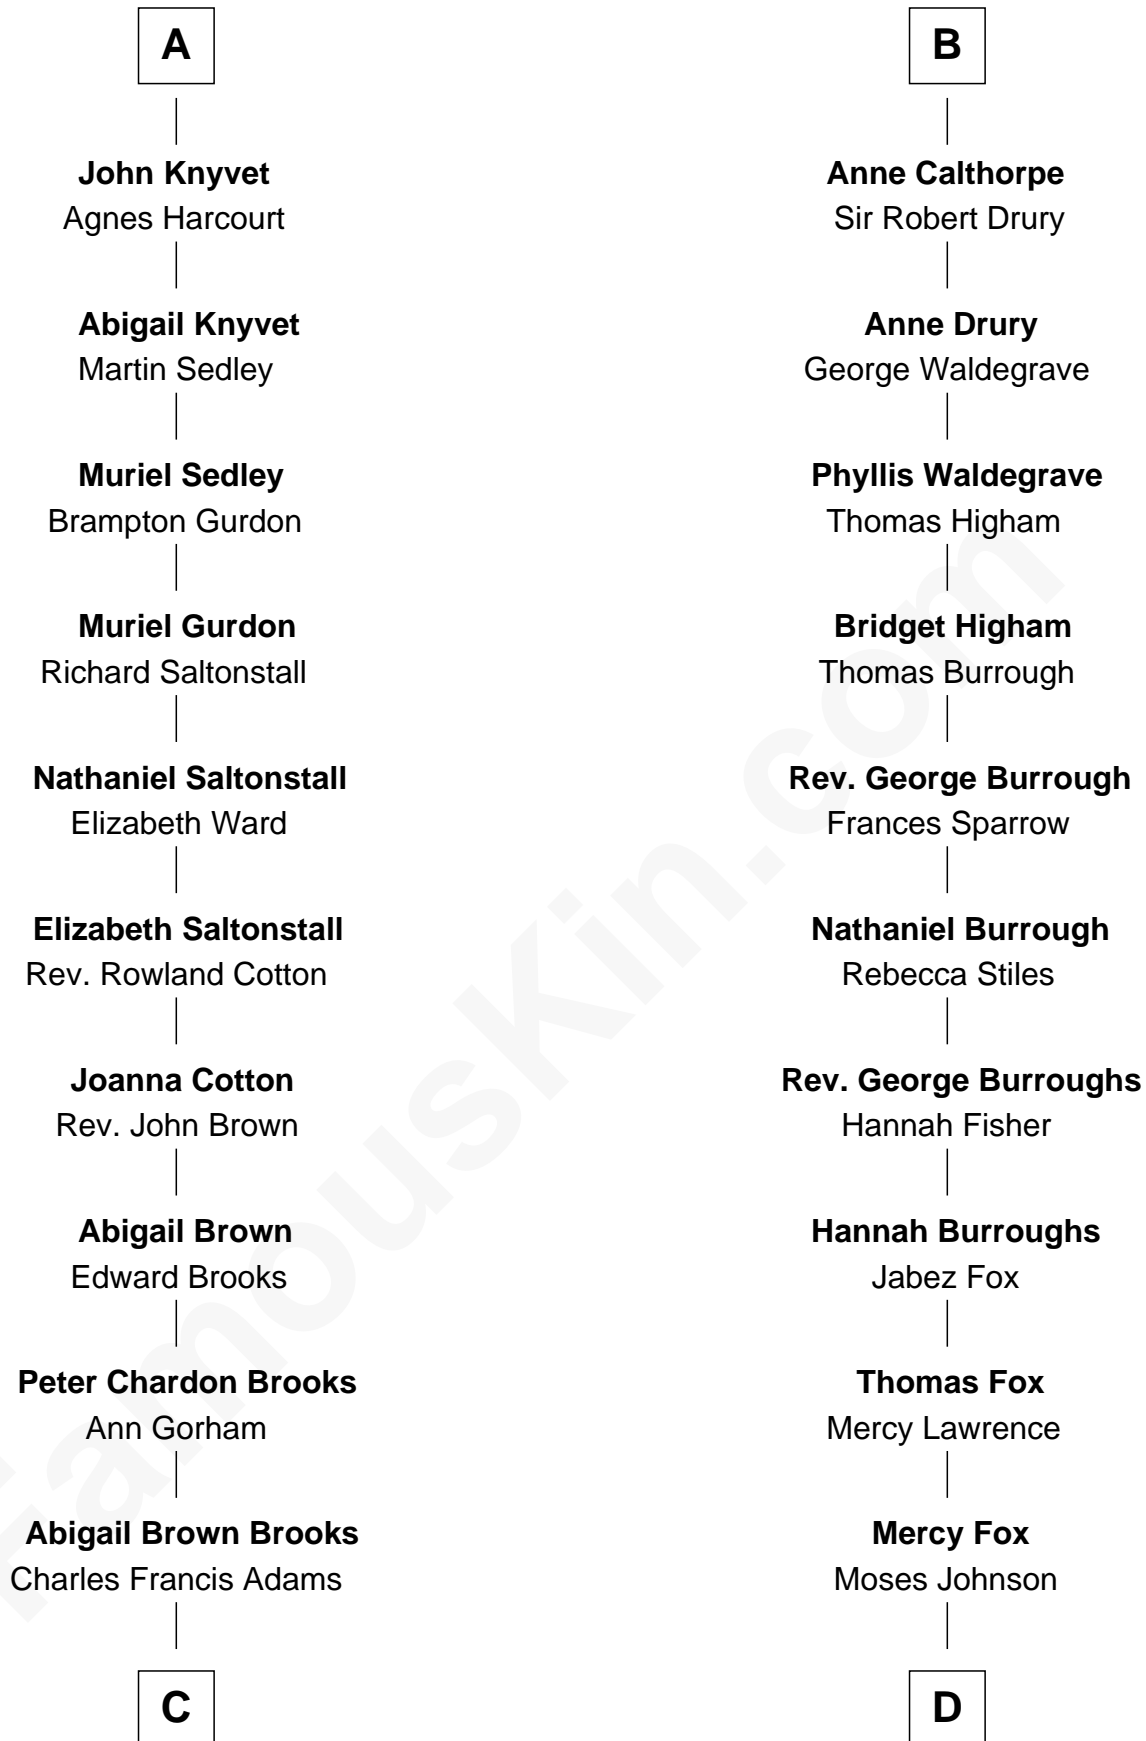

FamousKin.com Relationship Chart of John Adams Morgan

1952 Olympic Sailing Gold Medalist

20th cousin 1 time removed of

Walt Disney

Co-Founder of The Walt Disney Company

C

John Quincy Adams
Frances Cadwallader Crowninshield

Charles Francis Adams
Frances Lovering

Catherine Frances Lovering Adams
Henry Sturgis Morgan

John Adams Morgan
Olympic Gold Medalist

D

Fanny Johnson
John Call

Eber Call
Violette Lawrence

Charles Call
Henrietta Gross