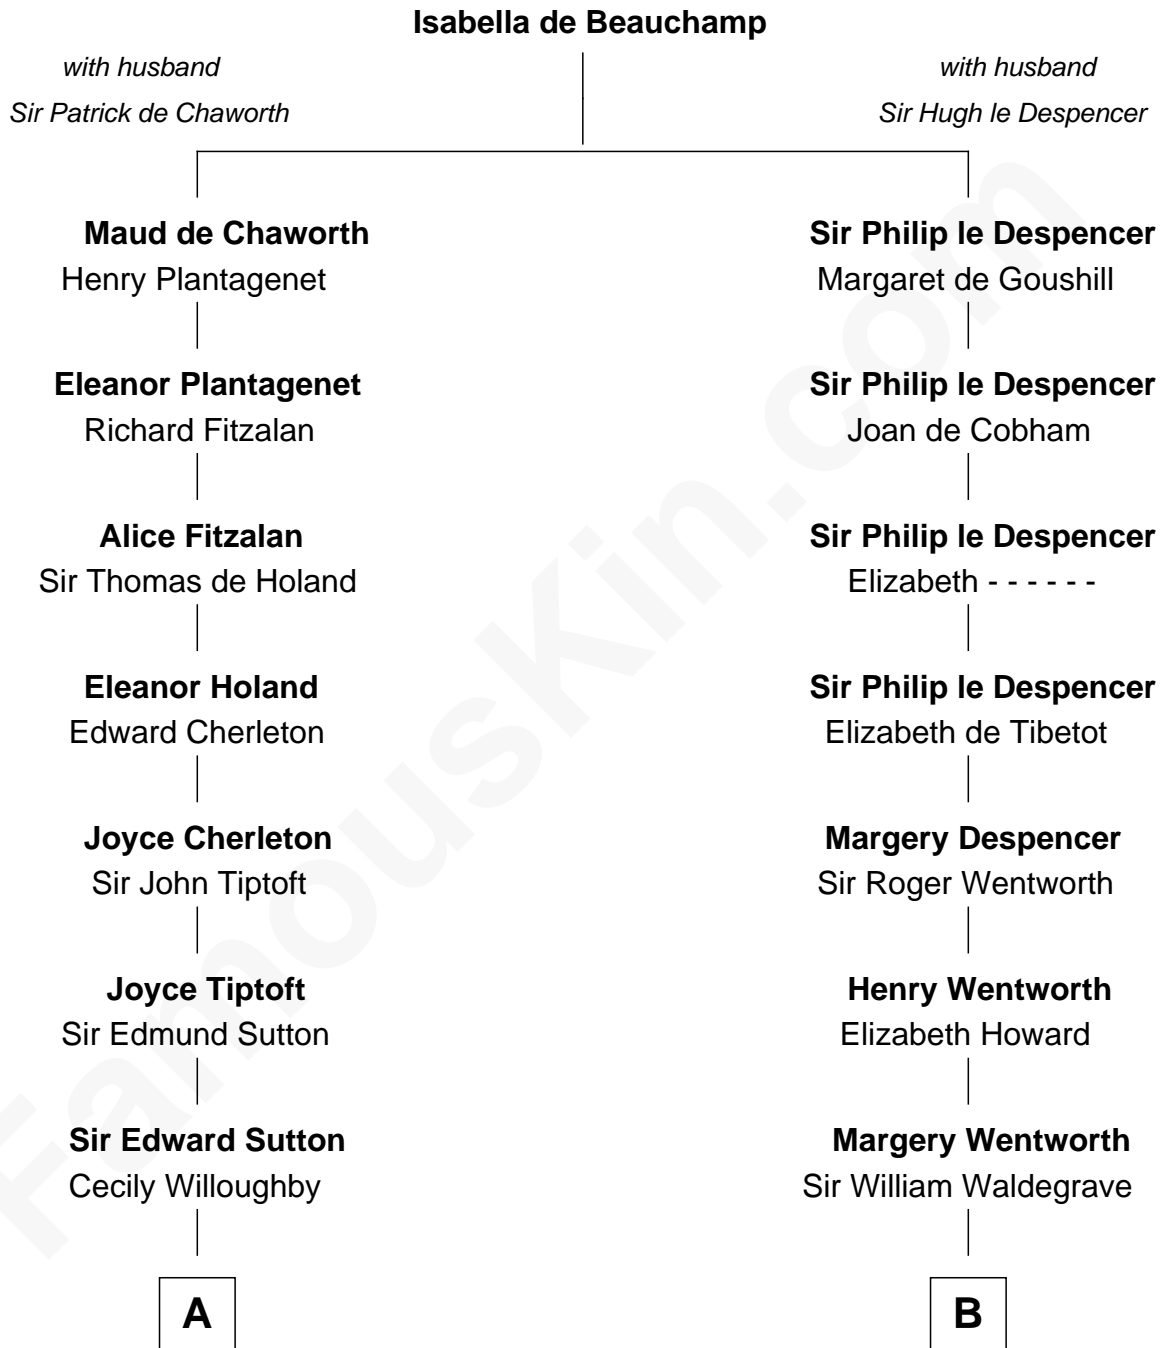

FamousKin.com Relationship Chart of

John Adams Morgan
1952 Olympic Sailing Gold Medalist

20th cousin of

Walt Disney
Co-Founder of The Walt Disney Company

C

Frances Cadwallader Crowninshield

John Quincy Adams