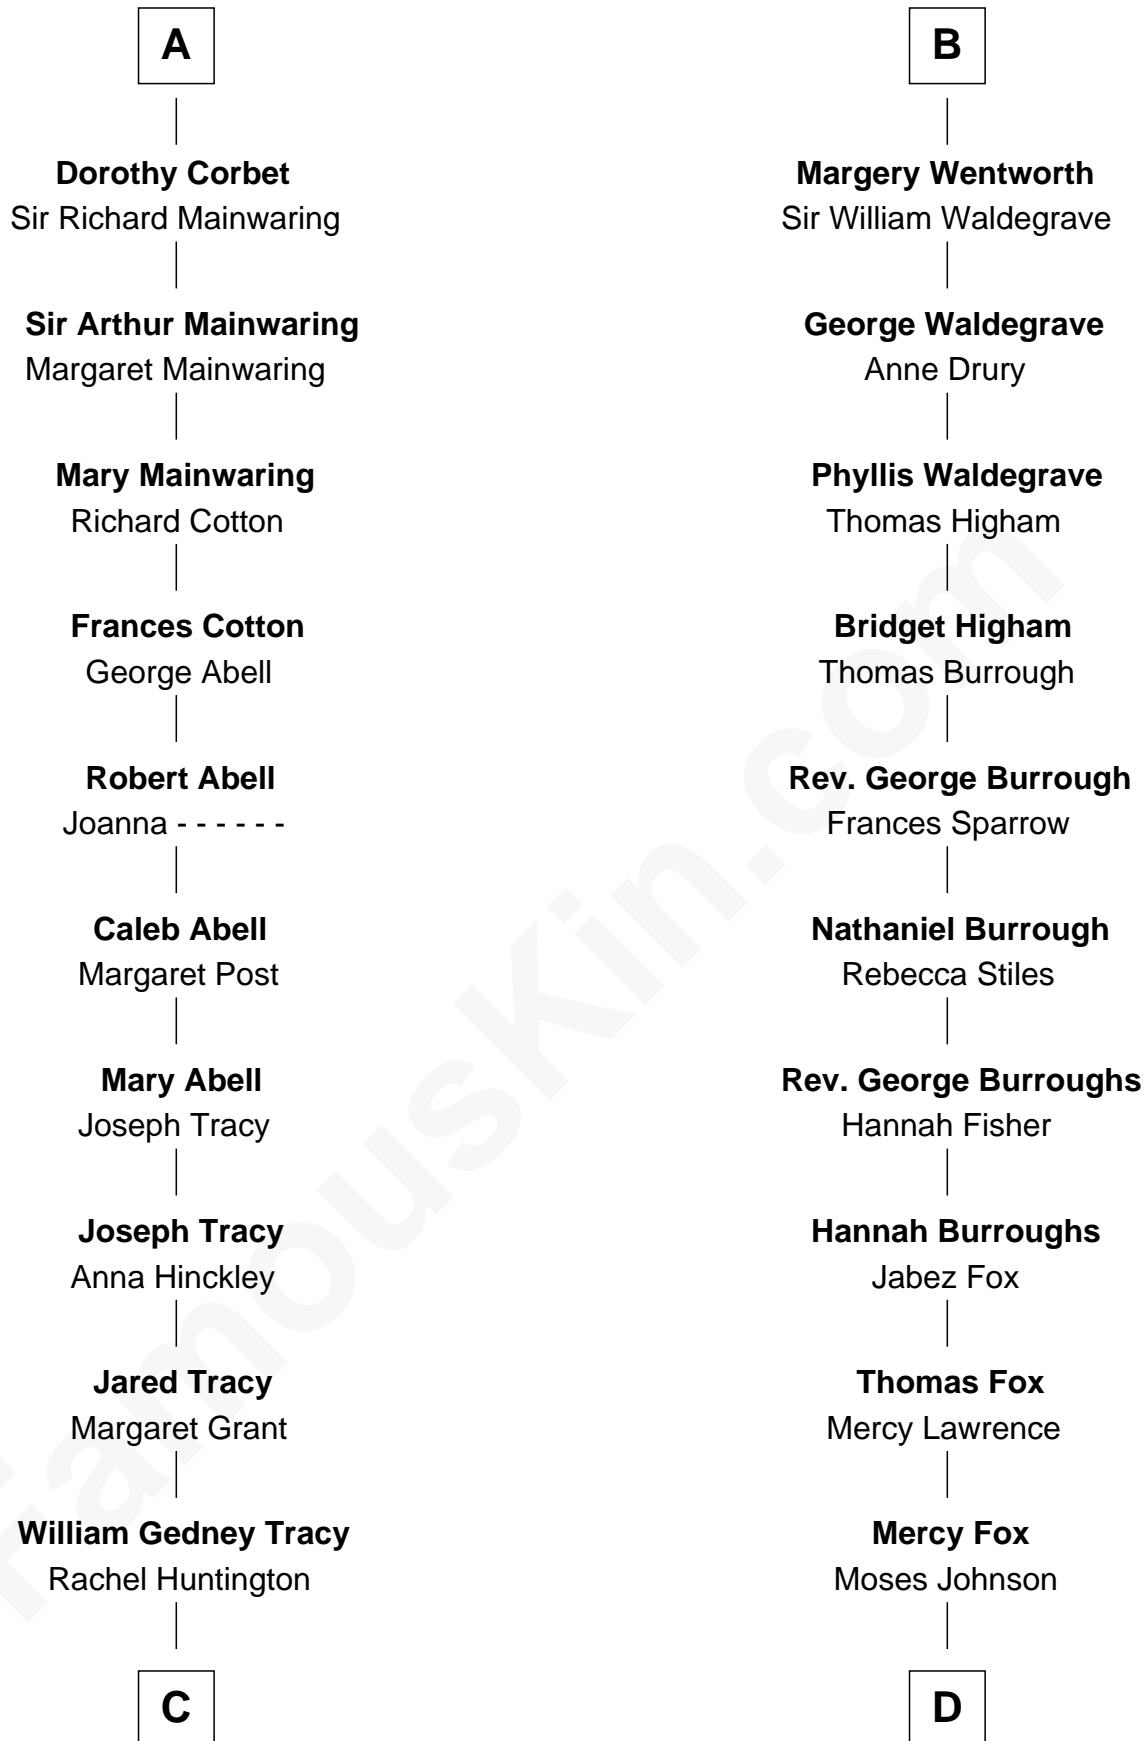

FamousKin.com Relationship Chart of

John Adams Morgan
1952 Olympic Sailing Gold Medalist

21st cousin of

Walt Disney
Co-Founder of The Walt Disney Company

C

Charles F. Tracy

Louisa Kirkland

Frances Louisa Tracy

John Pierpont Morgan

John Pierpont Morgan

Jane Norton Grew

Henry Sturgis Morgan

Catherine Frances Lovering Adams

John Adams Morgan

Olympic Gold Medalist

D

Fanny Johnson

John Call

Eber Call

Violette Lawrence

Charles Call

Henrietta Gross

Flora Call

Elias Charles Disney