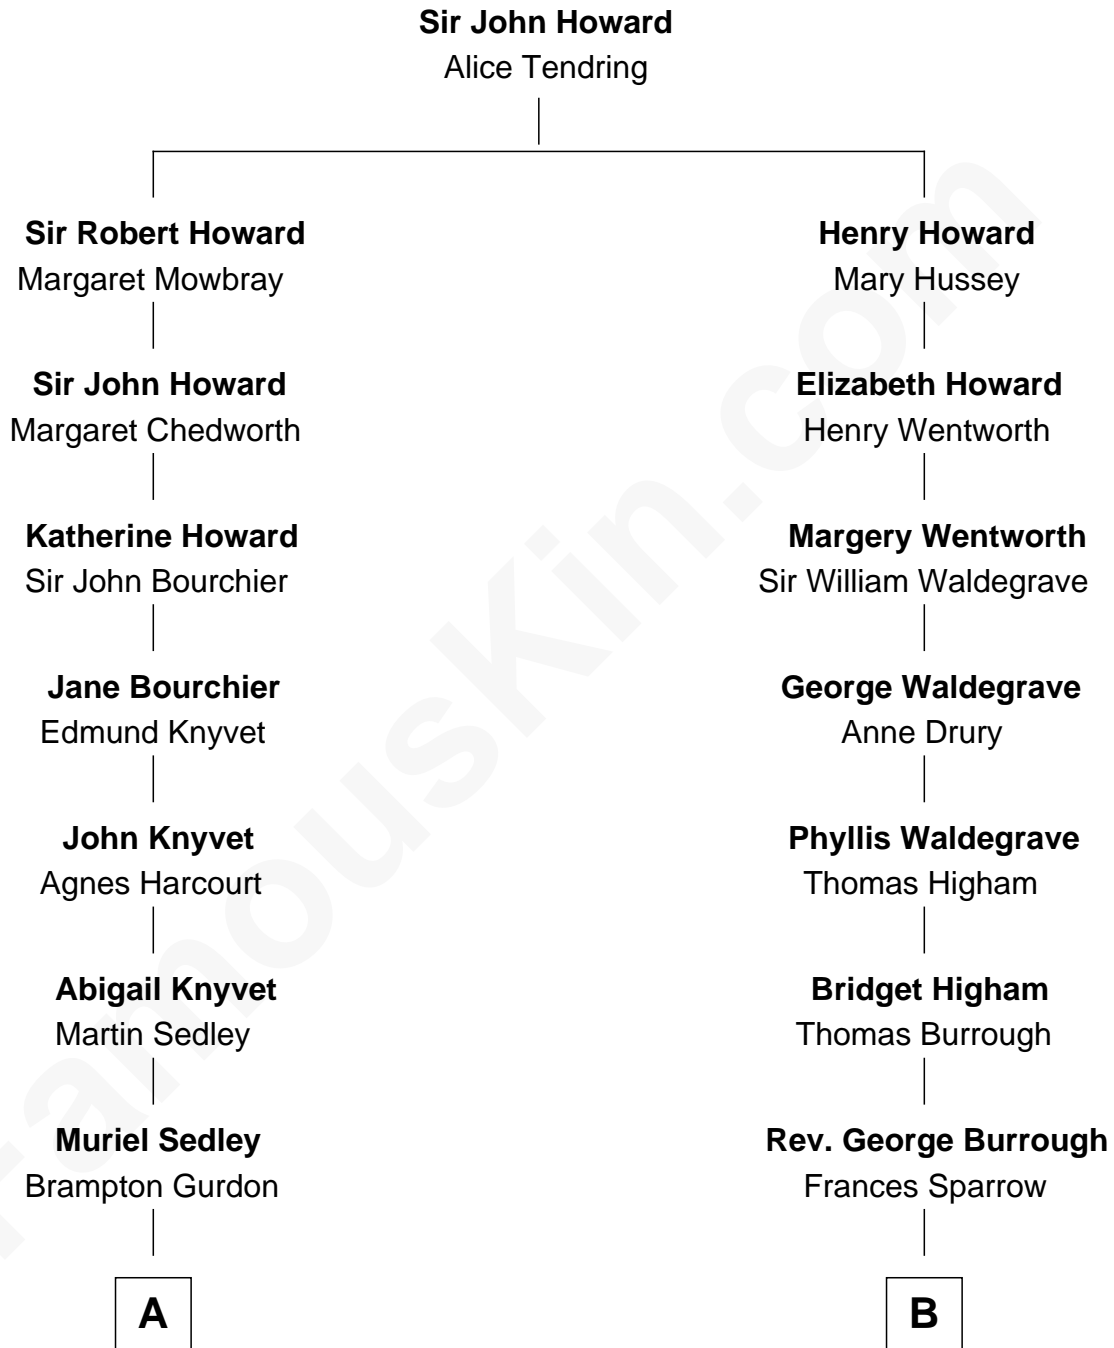

# FamousKin.com Relationship Chart of John Adams Morgan

1952 Olympic Sailing Gold Medalist

8th cousin 9 times removed of

**Rev. George Burroughs**

Executed for Witchcraft, Salem 1692

**A**

**Muriel Gurdon**  
Richard Saltonstall

**Nathaniel Saltonstall**  
Elizabeth Ward

**Elizabeth Saltonstall**  
Rev. Rowland Cotton

**Joanna Cotton**  
Rev. John Brown

**Abigail Brown**  
Edward Brooks

**Peter Chardon Brooks**  
Ann Gorham

**Abigail Brown Brooks**  
Charles Francis Adams

**B**

**Nathaniel Burrough**  
Rebecca Stiles

**Rev. George Burroughs**  
*Salem Witch Trials 1692*