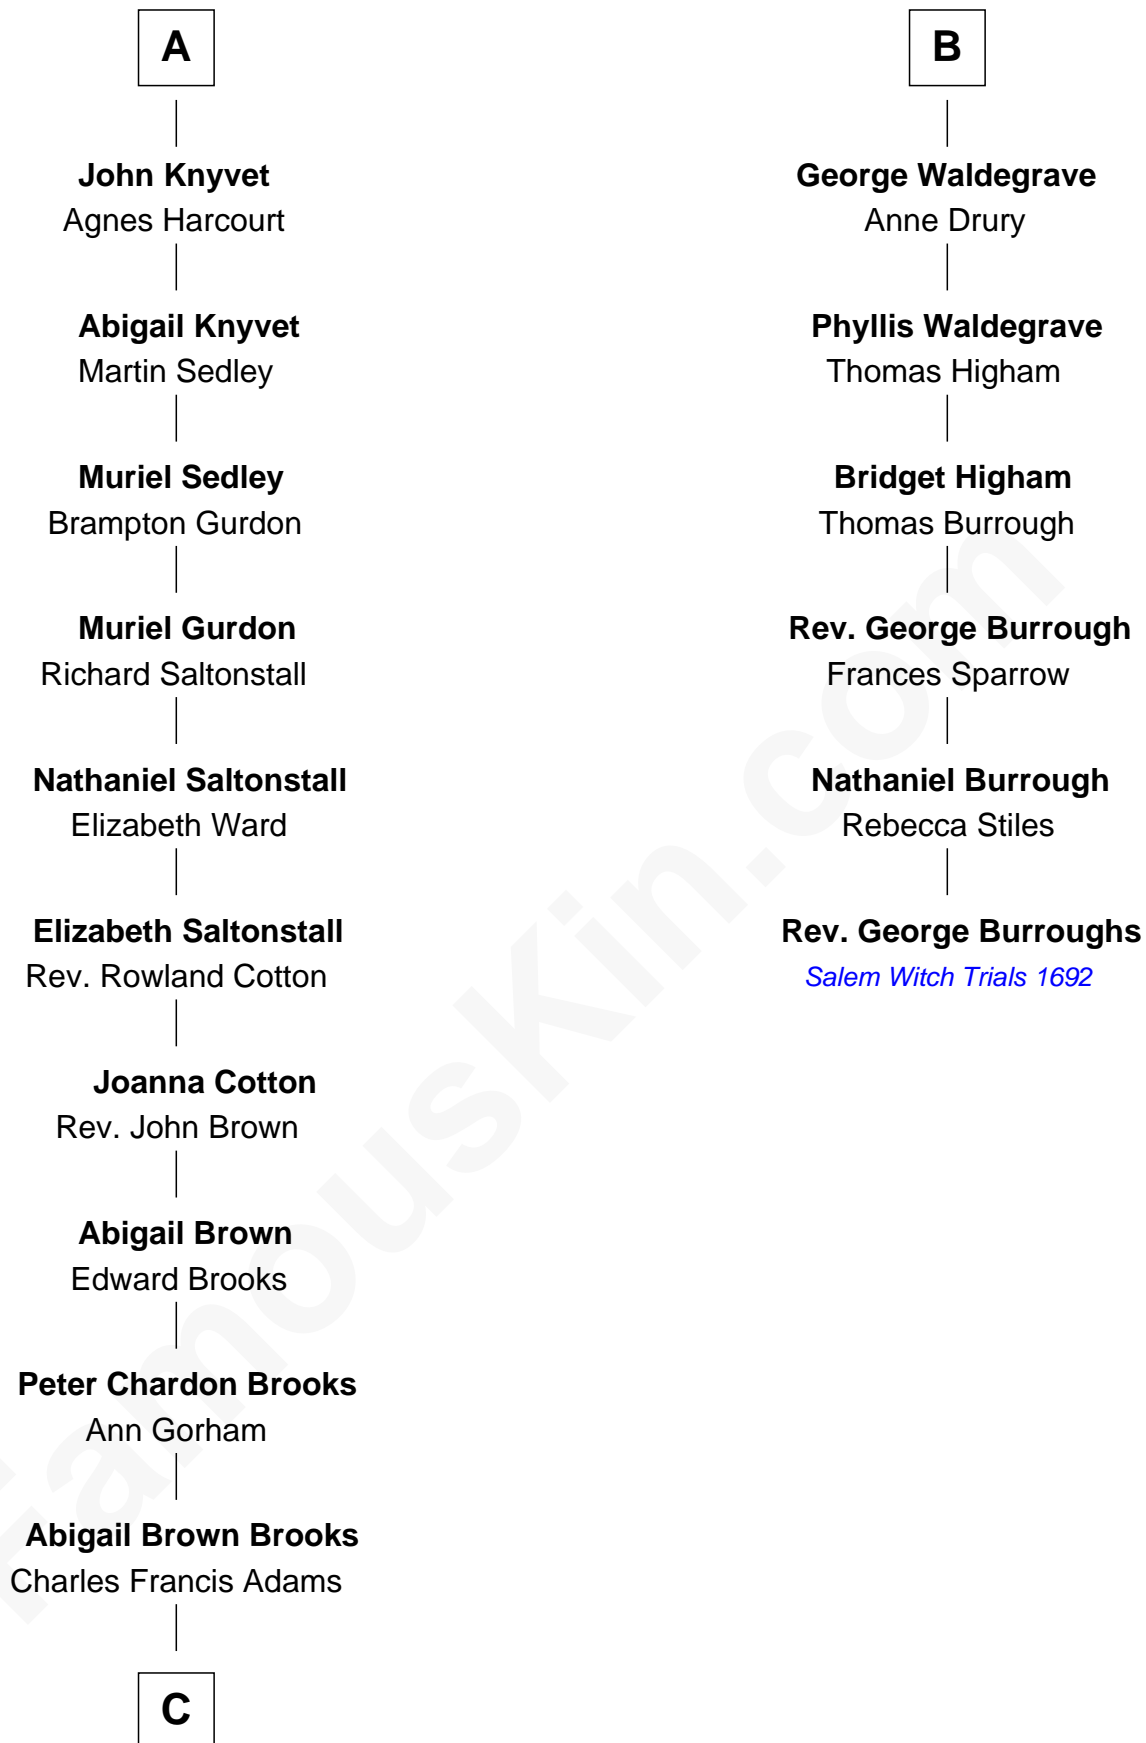

# FamousKin.com Relationship Chart of

**John Adams Morgan**  
1952 Olympic Sailing Gold Medalist

12th cousin 8 times removed of

**Rev. George Burroughs**  
Executed for Witchcraft, Salem 1692

**C**

—  
**John Quincy Adams**

Frances Cadwallader Crowninshield

—  
**Charles Francis Adams**

Frances Lovering

—  
**Catherine Frances Lovering Adams**

Henry Sturgis Morgan

—  
**John Adams Morgan**

*Olympic Gold Medalist*

FamousKin.com