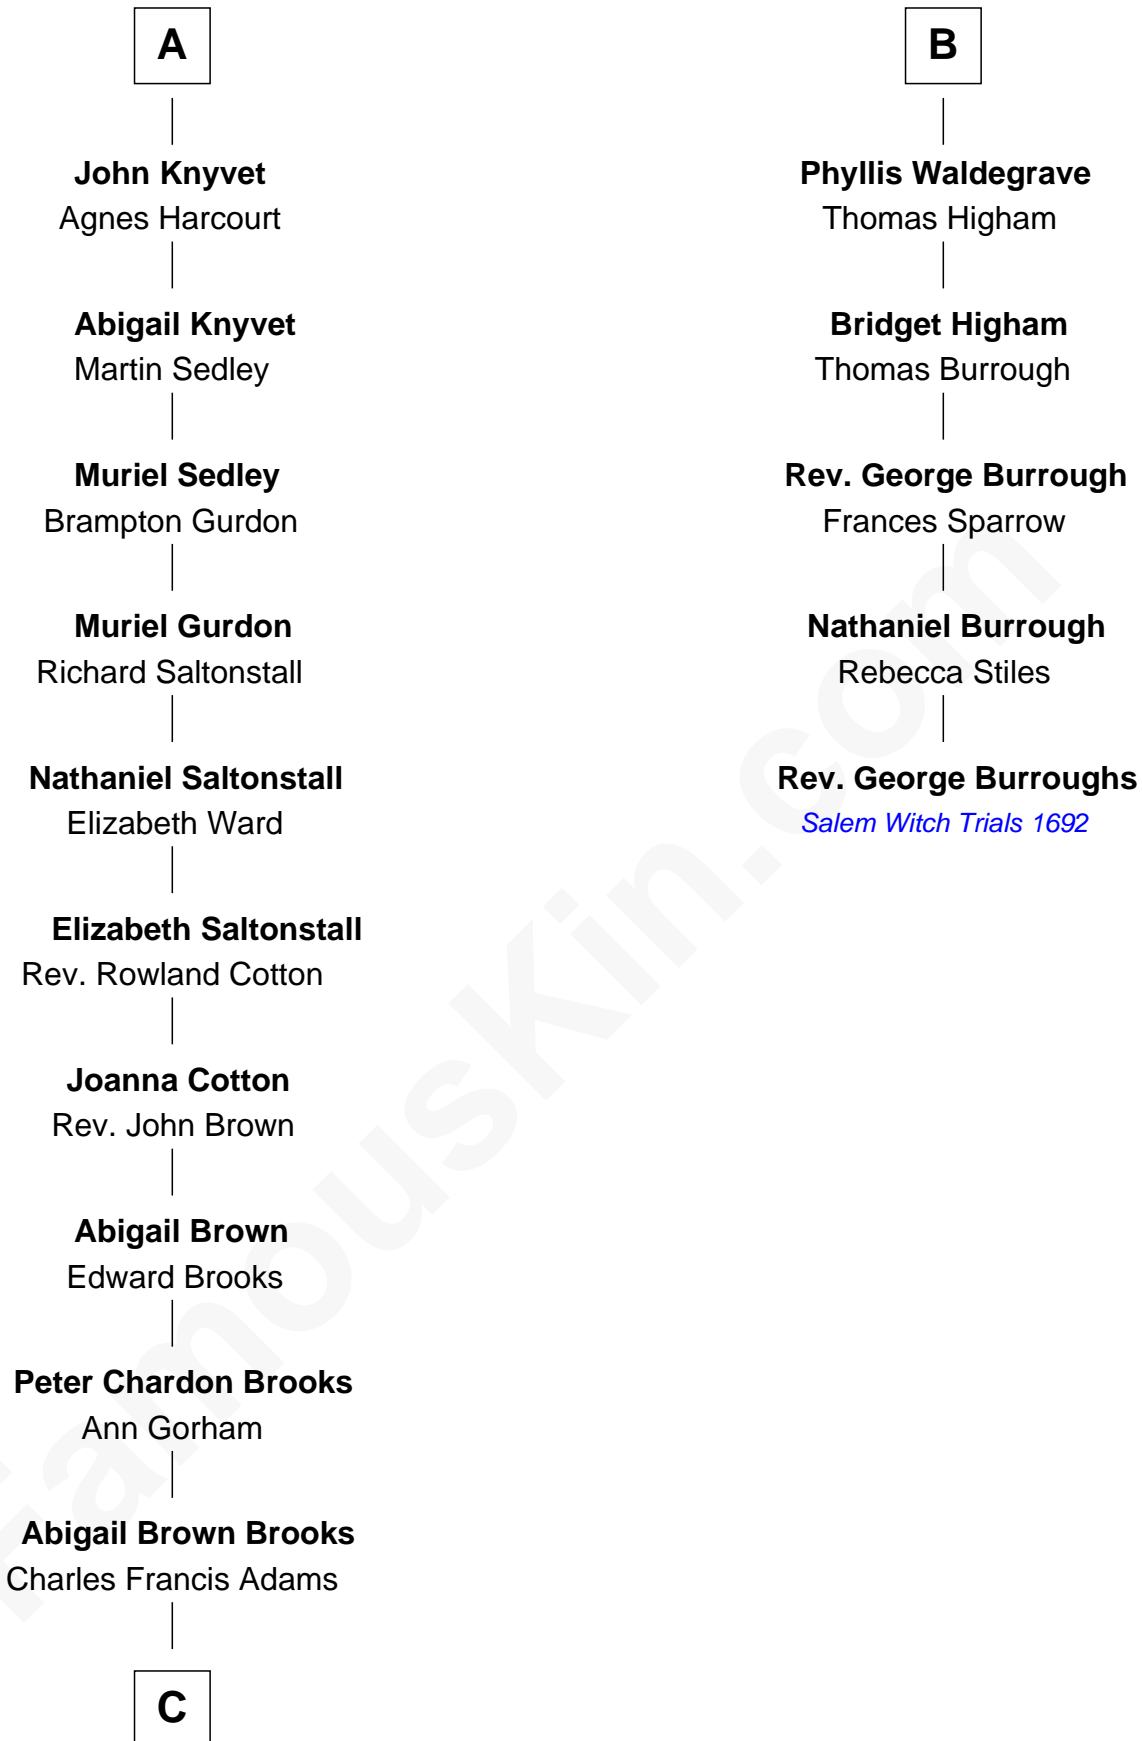

FamousKin.com Relationship Chart of John Adams Morgan

1952 Olympic Sailing Gold Medalist

11th cousin 9 times removed of

Rev. George Burroughs

Executed for Witchcraft, Salem 1692

Bartholomew de Badlesmere

Margaret de Clare

Alice Grey

Sir William Knyvet

Sir Edmund Knyvet

Eleanor Tyrrel

Edmund Knyvet

Jane Bouchier

A

Margaret de Badlesmere

Sir John de Tibetot

Sir Robert de Tibetot

Margaret Deincourt

Elizabeth de Tibetot

Sir Philip le Despencer

Margery Despencer

Sir Roger Wentworth

Henry Wentworth

Elizabeth Howard

Margery Wentworth

Sir William Waldegrave

George Waldegrave

Anne Drury

B

C

—
John Quincy Adams