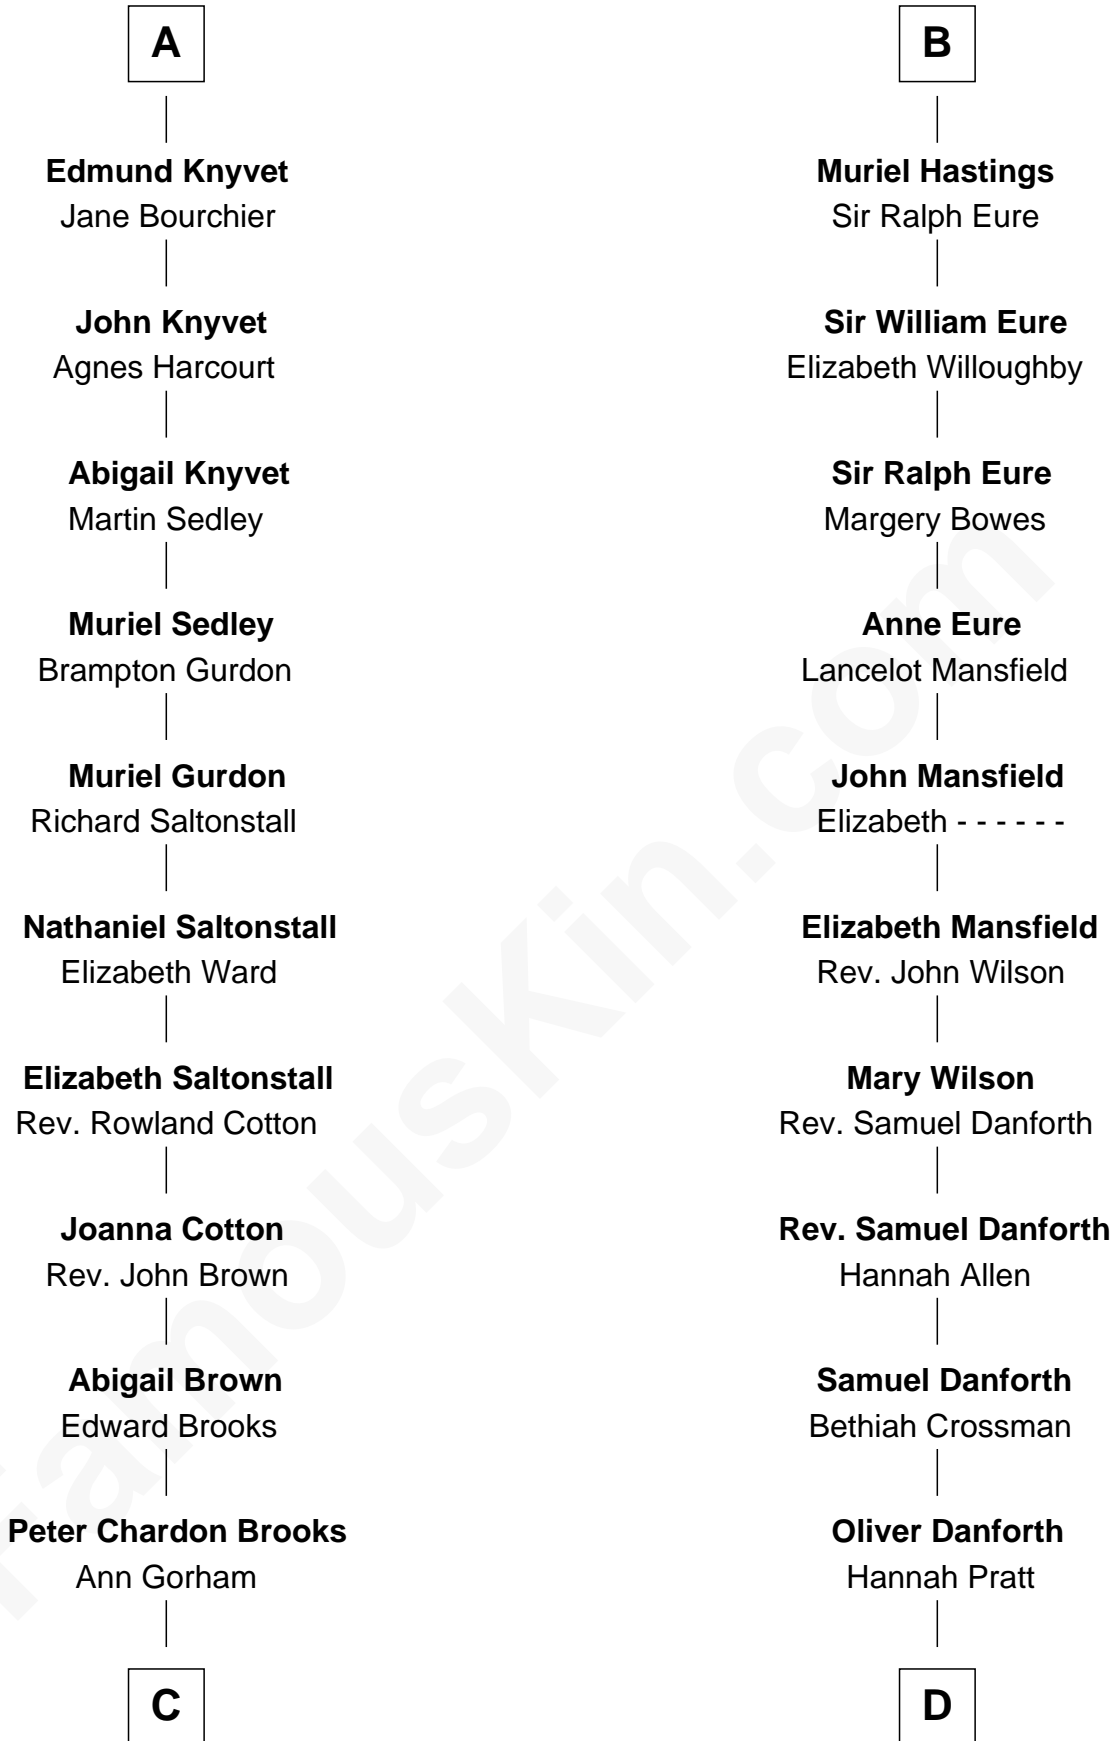

FamousKin.com

Relationship Chart of

John Adams Morgan

1952 Olympic Sailing Gold Medalist

21st cousin of

E. C. Segar

Cartoonist (Popeye creator)

Nicholas de Stafford