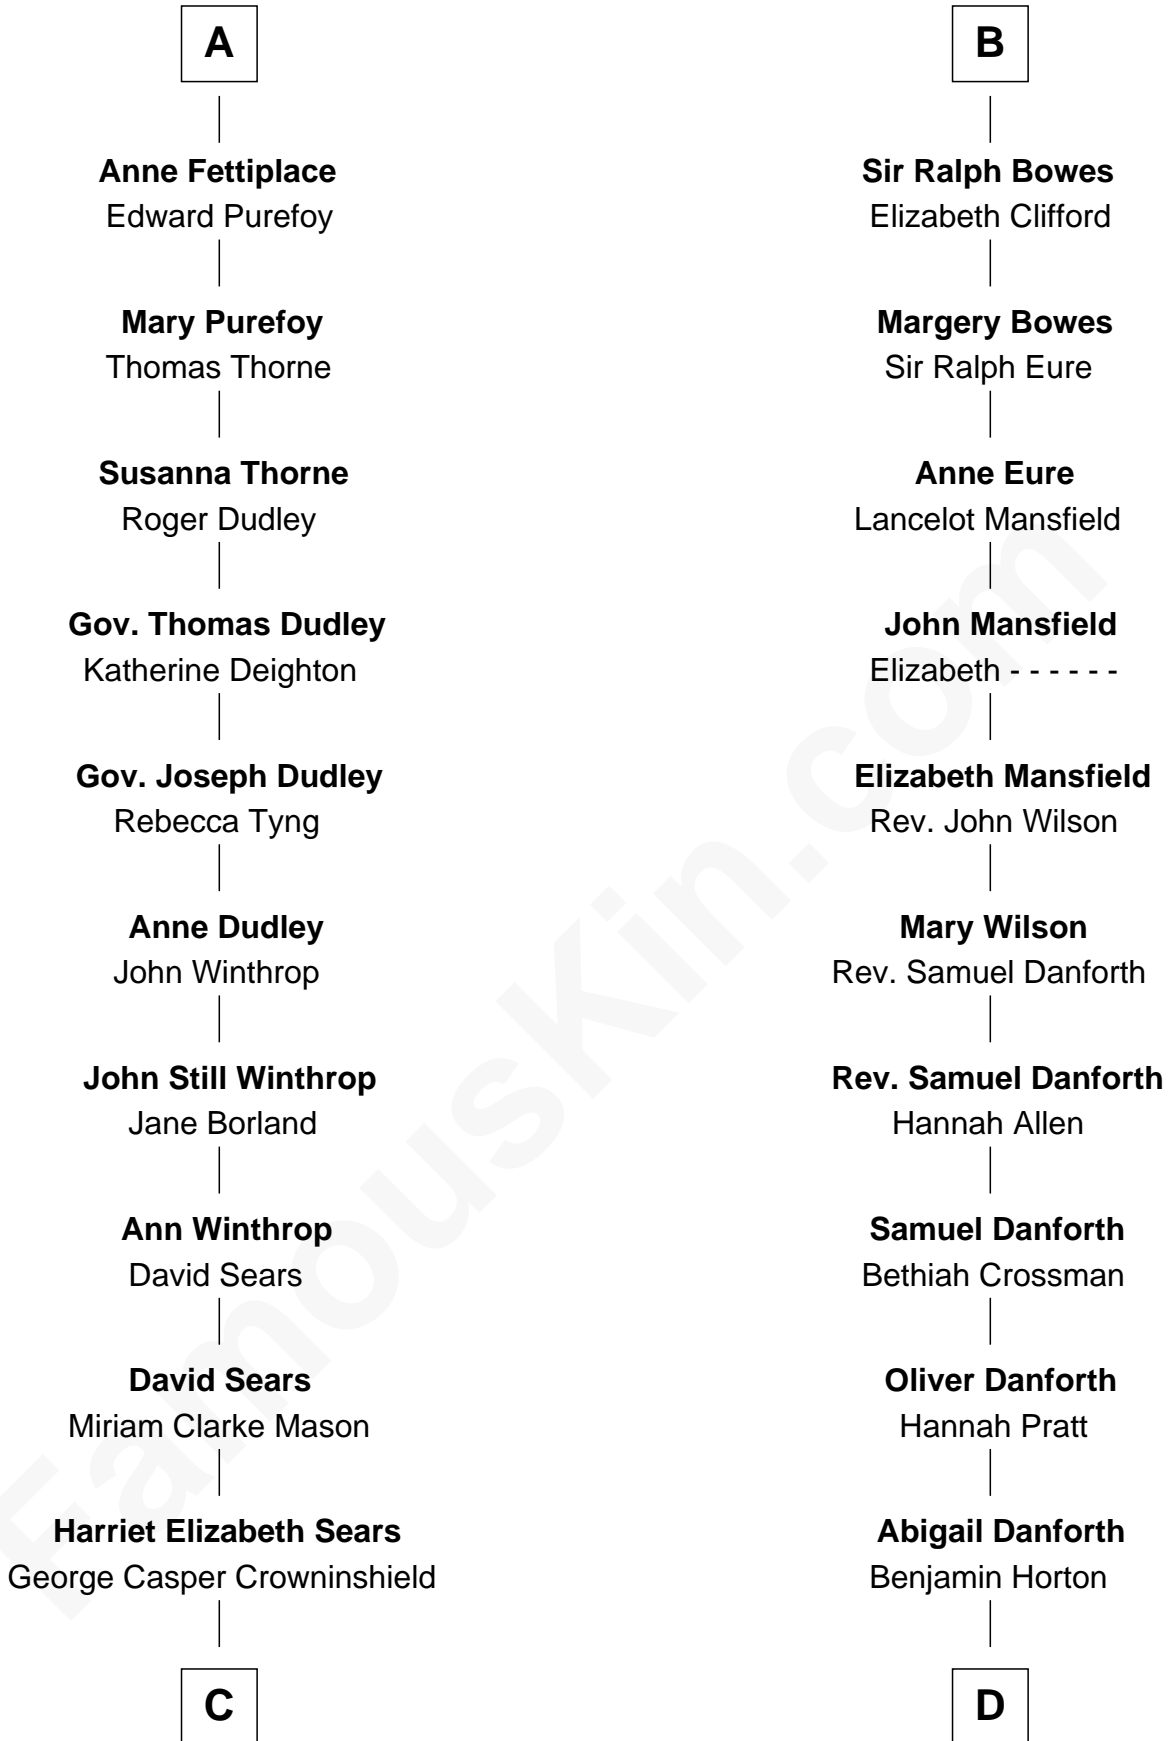

FamousKin.com

Relationship Chart of

John Adams Morgan

1952 Olympic Sailing Gold Medalist

20th cousin of

E. C. Segar

Cartoonist (Popeye creator)

Sir Thomas de Furnival

C

Frances Cadwallader Crowninshield

John Quincy Adams

Charles Francis Adams

Frances Lovering

Catherine Frances Lovering Adams

Henry Sturgis Morgan

John Adams Morgan