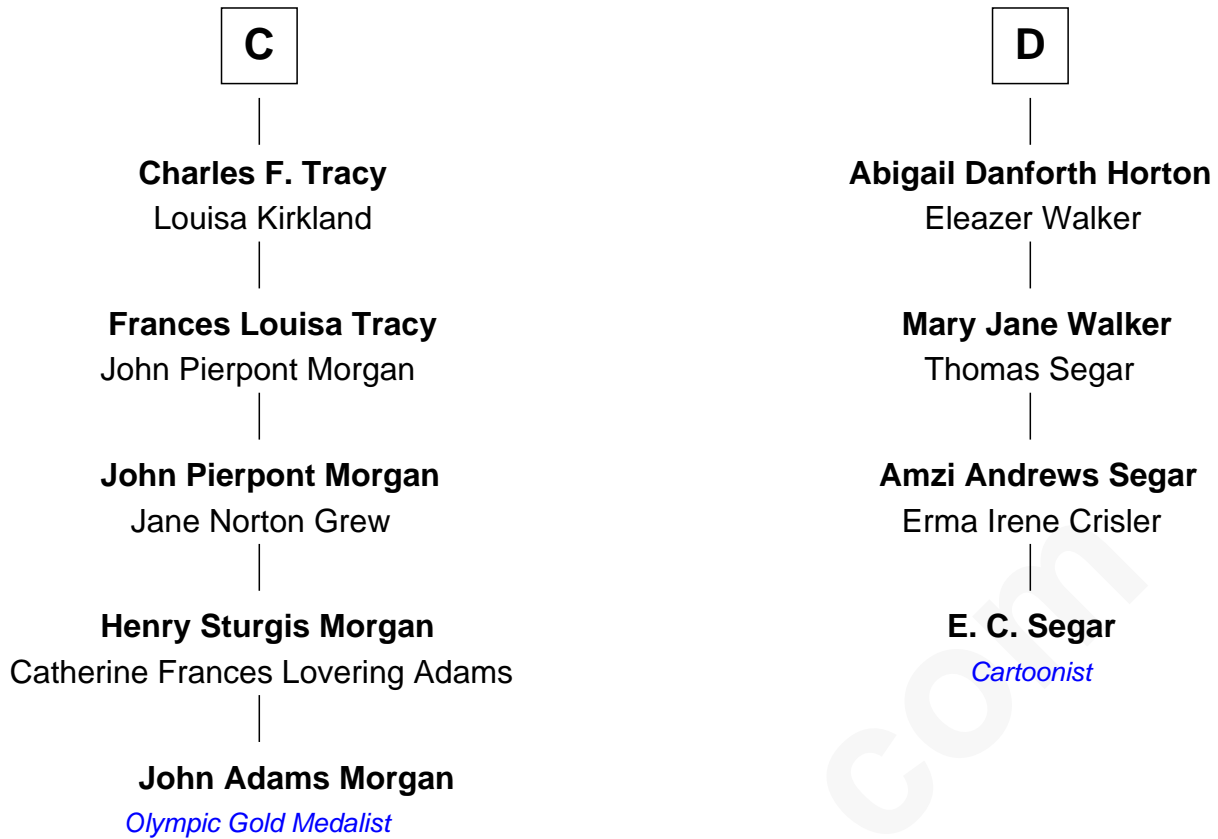

# FamousKin.com Relationship Chart of

**John Adams Morgan**  
1952 Olympic Sailing Gold Medalist

20th cousin 1 time removed of

**E. C. Segar**

Cartoonist (Popeye creator)

E. C. Segar photo by [U. S. War Stamp Council](#)