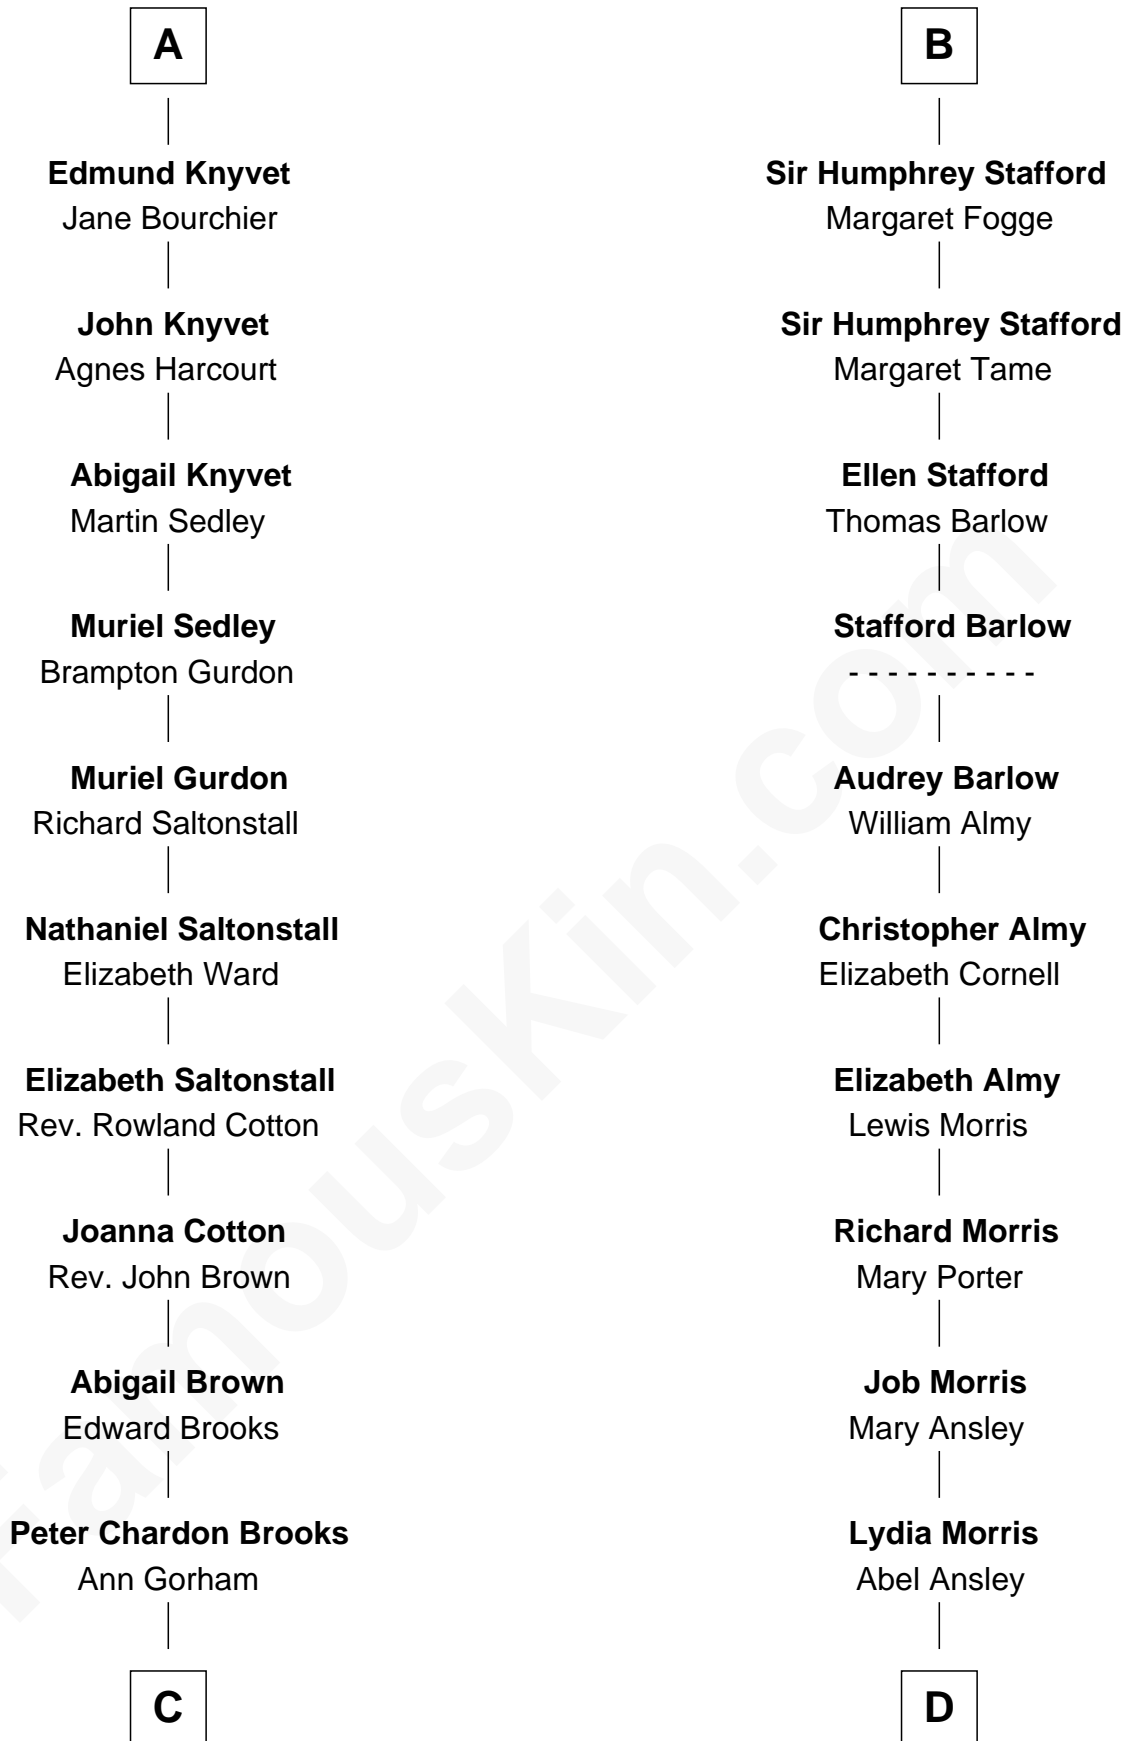

FamousKin.com

Relationship Chart of

John Adams Morgan

1952 Olympic Sailing Gold Medalist

21st cousin of

Jimmy Carter
39th U.S. President

Nicholas de Stafford

C

Abigail Brown Brooks

Charles Francis Adams

John Quincy Adams

Frances Cadwallader Crowninshield

Charles Francis Adams

Frances Lovering

Catherine Frances Lovering Adams

Henry Sturgis Morgan

John Adams Morgan

Olympic Gold Medalist

D

Ann Ansley

Wiley Carter

Littleberry Walker Carter

Mary Ann Diligent Seals

William Archibald Carter