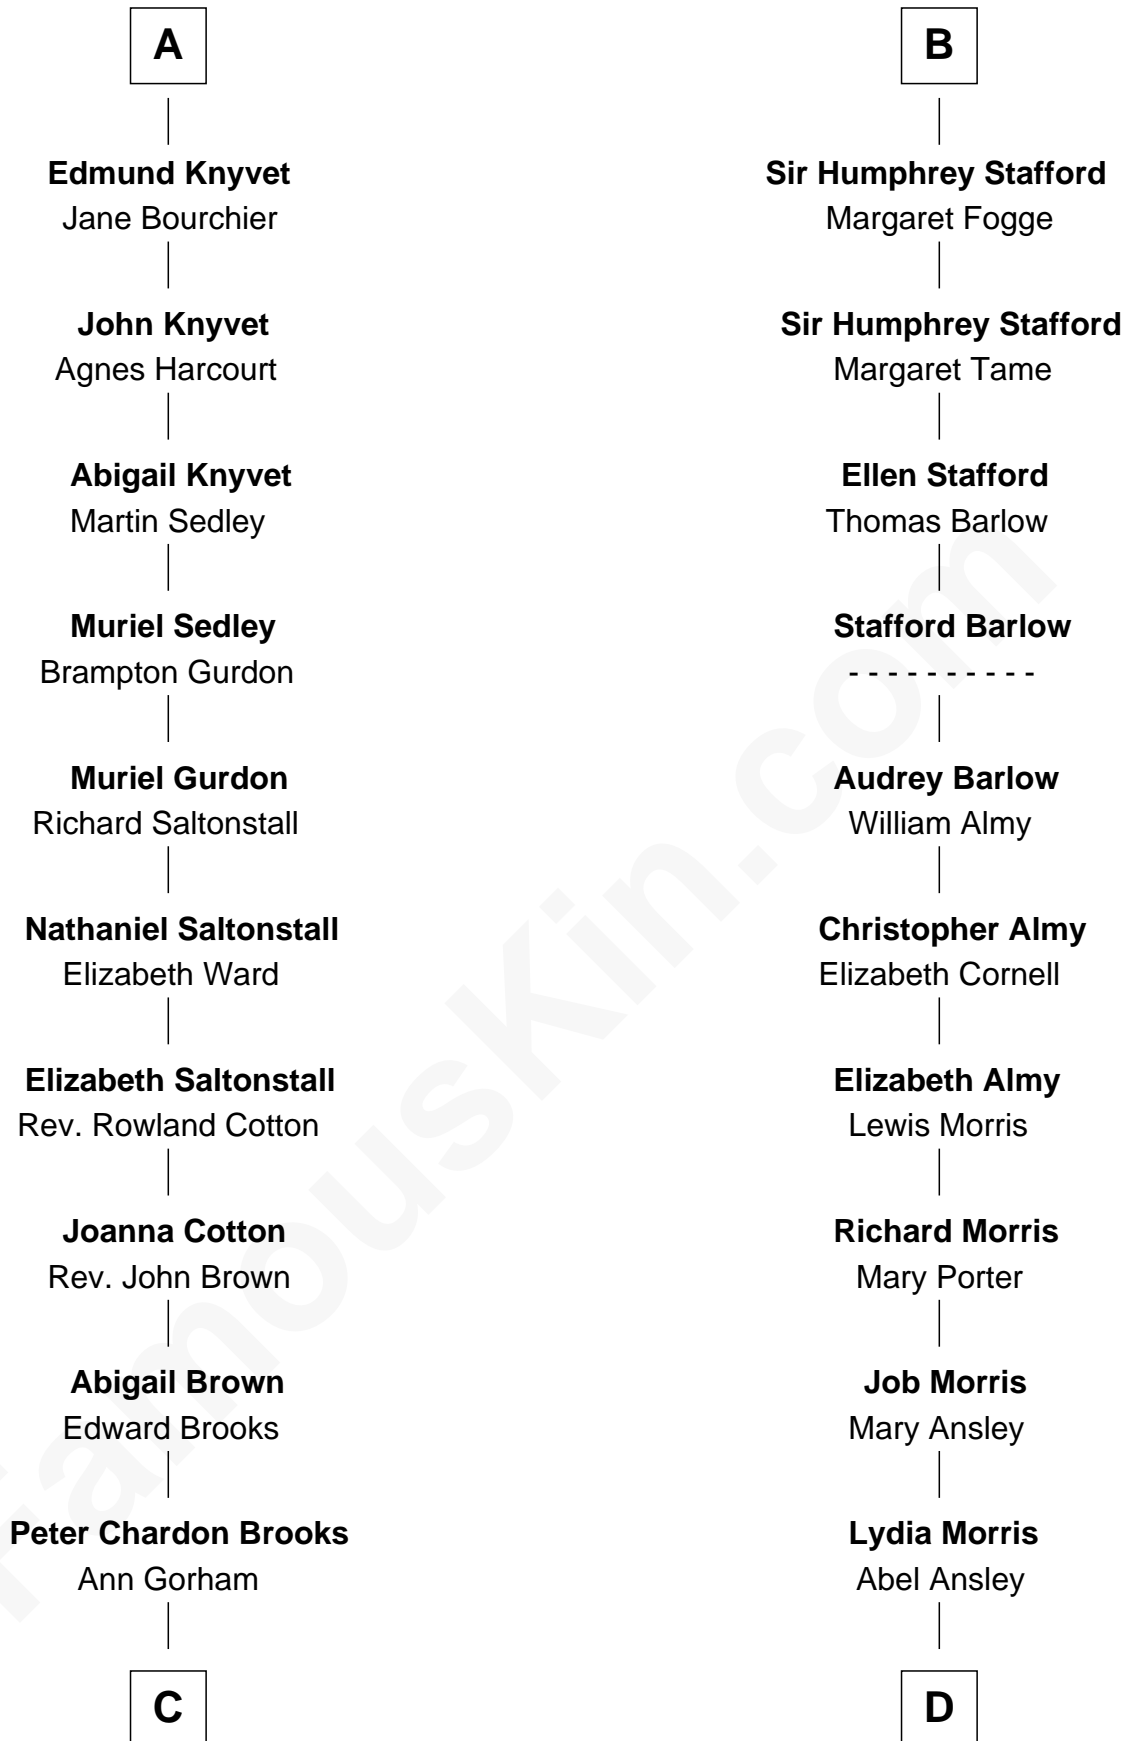

## Relationship Chart of

### John Adams Morgan

1952 Olympic Sailing Gold Medalist

21st cousin of

**Jimmy Carter**  
39th U.S. President

**C**

**Abigail Brown Brooks**

Charles Francis Adams

**John Quincy Adams**

**Ann Ansley**

Wiley Carter

**Littleberry Walker Carter**

Mary Ann Diligent Seals

**William Archibald Carter**

Nina Pratt

**Earl Carter**

Lillian Gordy