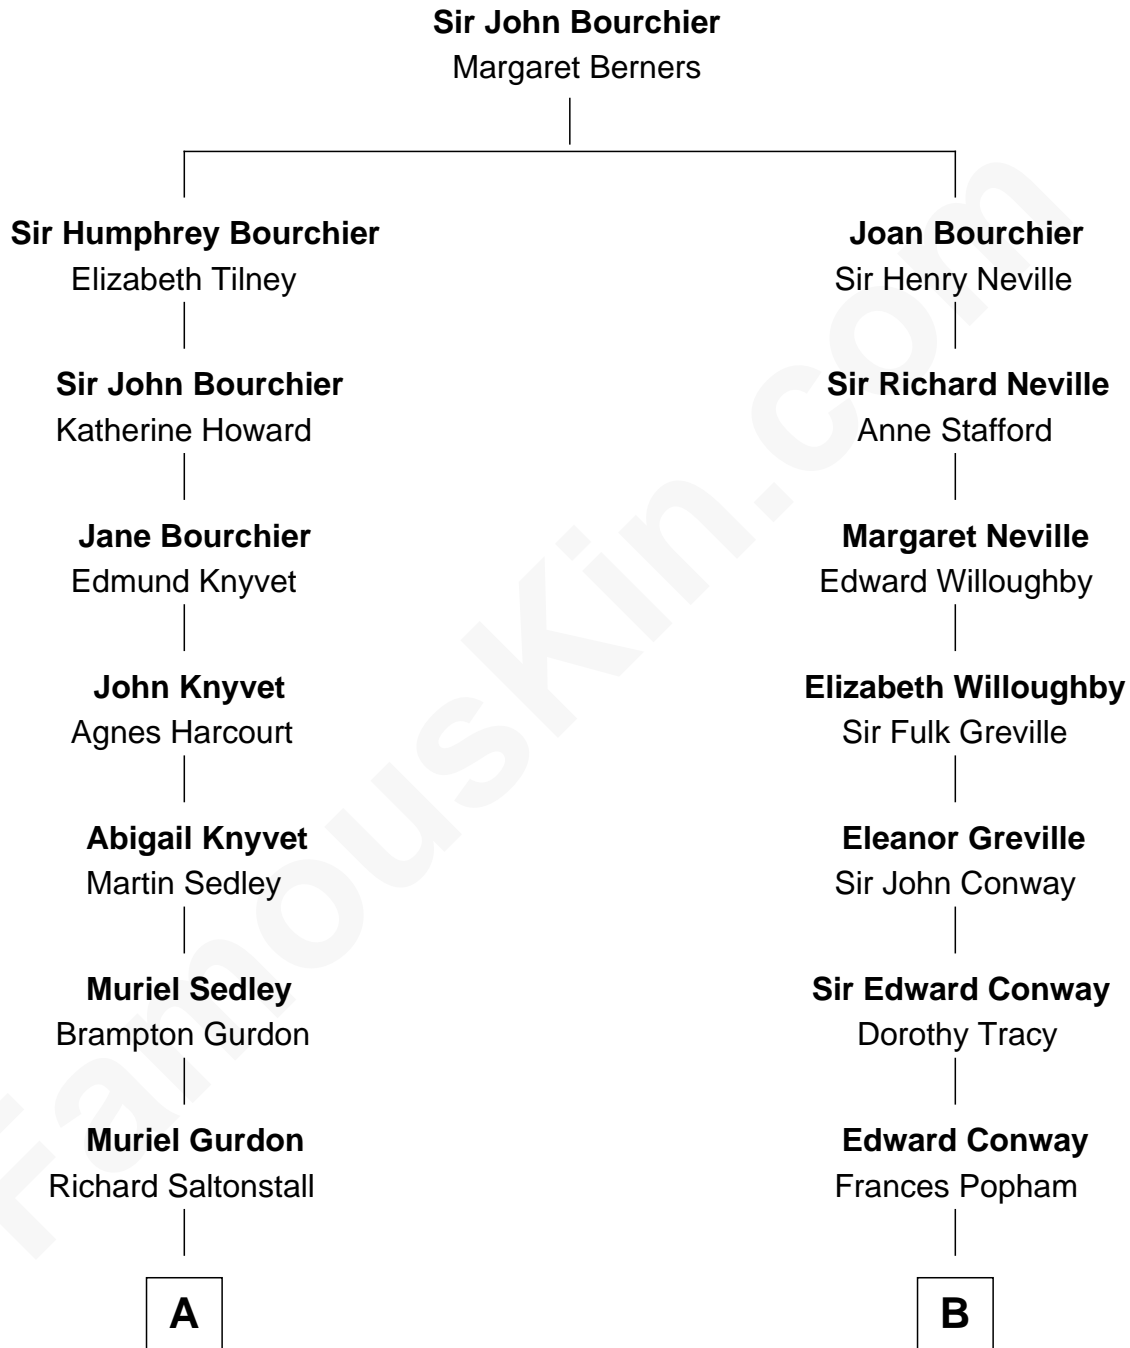

FamousKin.com Relationship Chart of

John Adams Morgan

1952 Olympic Sailing Gold Medalist

16th cousin of

Sir Winston Churchill

Prime Minister of the United Kingdom

A

Nathaniel Saltonstall

Elizabeth Ward

Elizabeth Saltonstall

Rev. Rowland Cotton

Joanna Cotton

Rev. John Brown

Abigail Brown

Edward Brooks

Peter Chardon Brooks