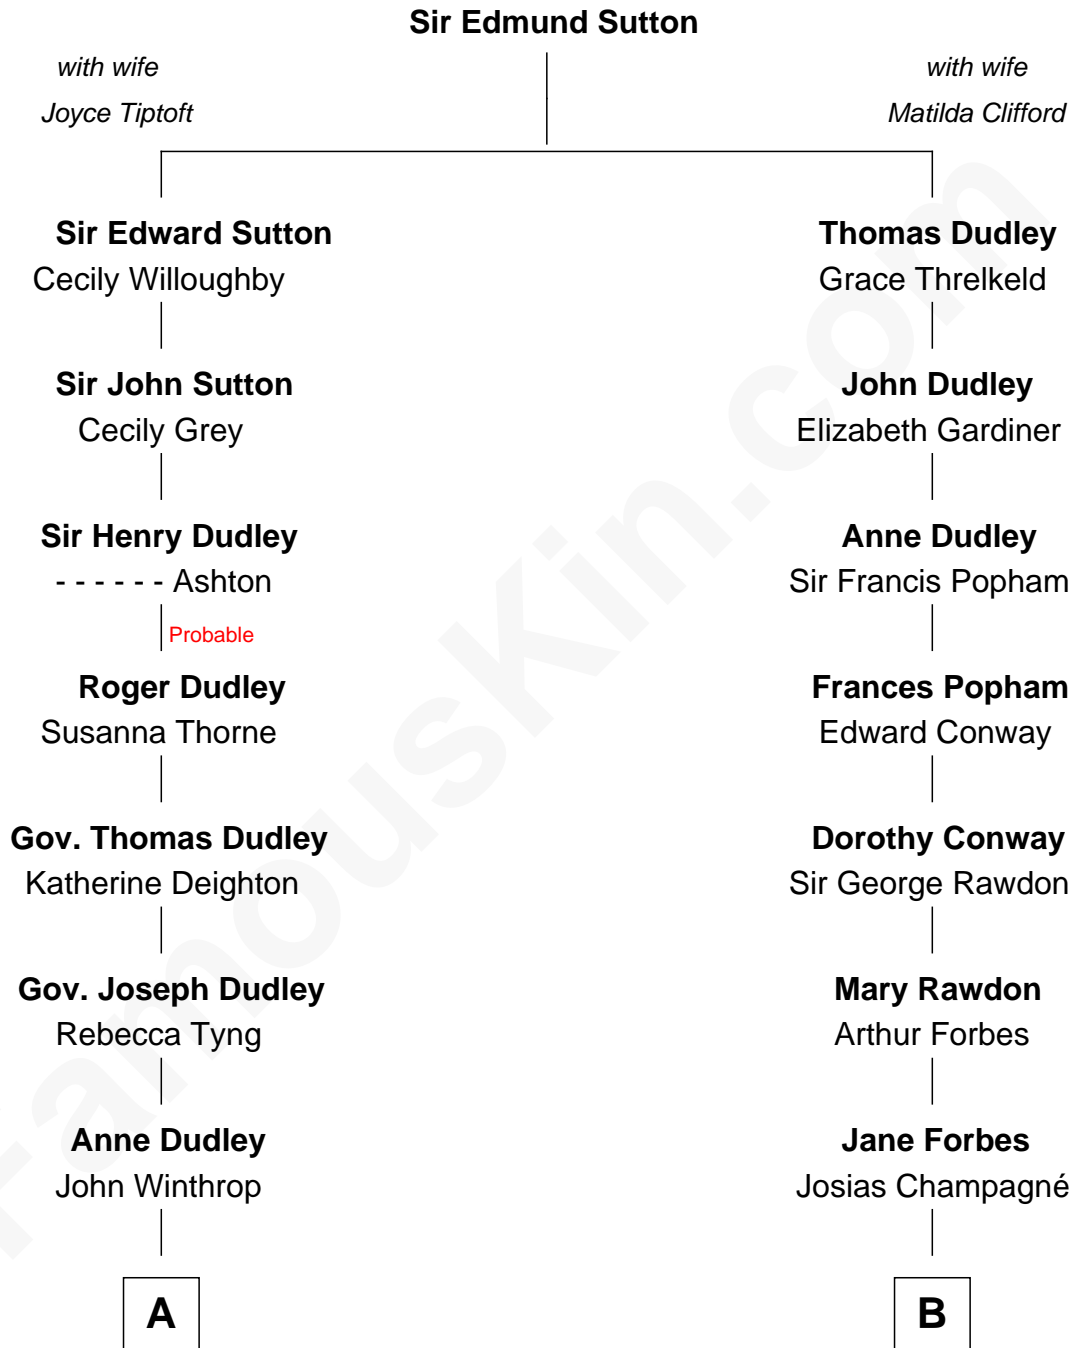

# FamousKin.com Relationship Chart of

**John Adams Morgan**

1952 Olympic Sailing Gold Medalist

13th cousin 1 time removed of

**Sir Winston Churchill**

Prime Minister of the United Kingdom

**A**

**John Still Winthrop**

Jane Borland

**Ann Winthrop**

David Sears

**David Sears**

Miriam Clarke Mason

**Harriet Elizabeth Sears**

George Casper Crowninshield

**Frances Cadwallader Crowninshield**