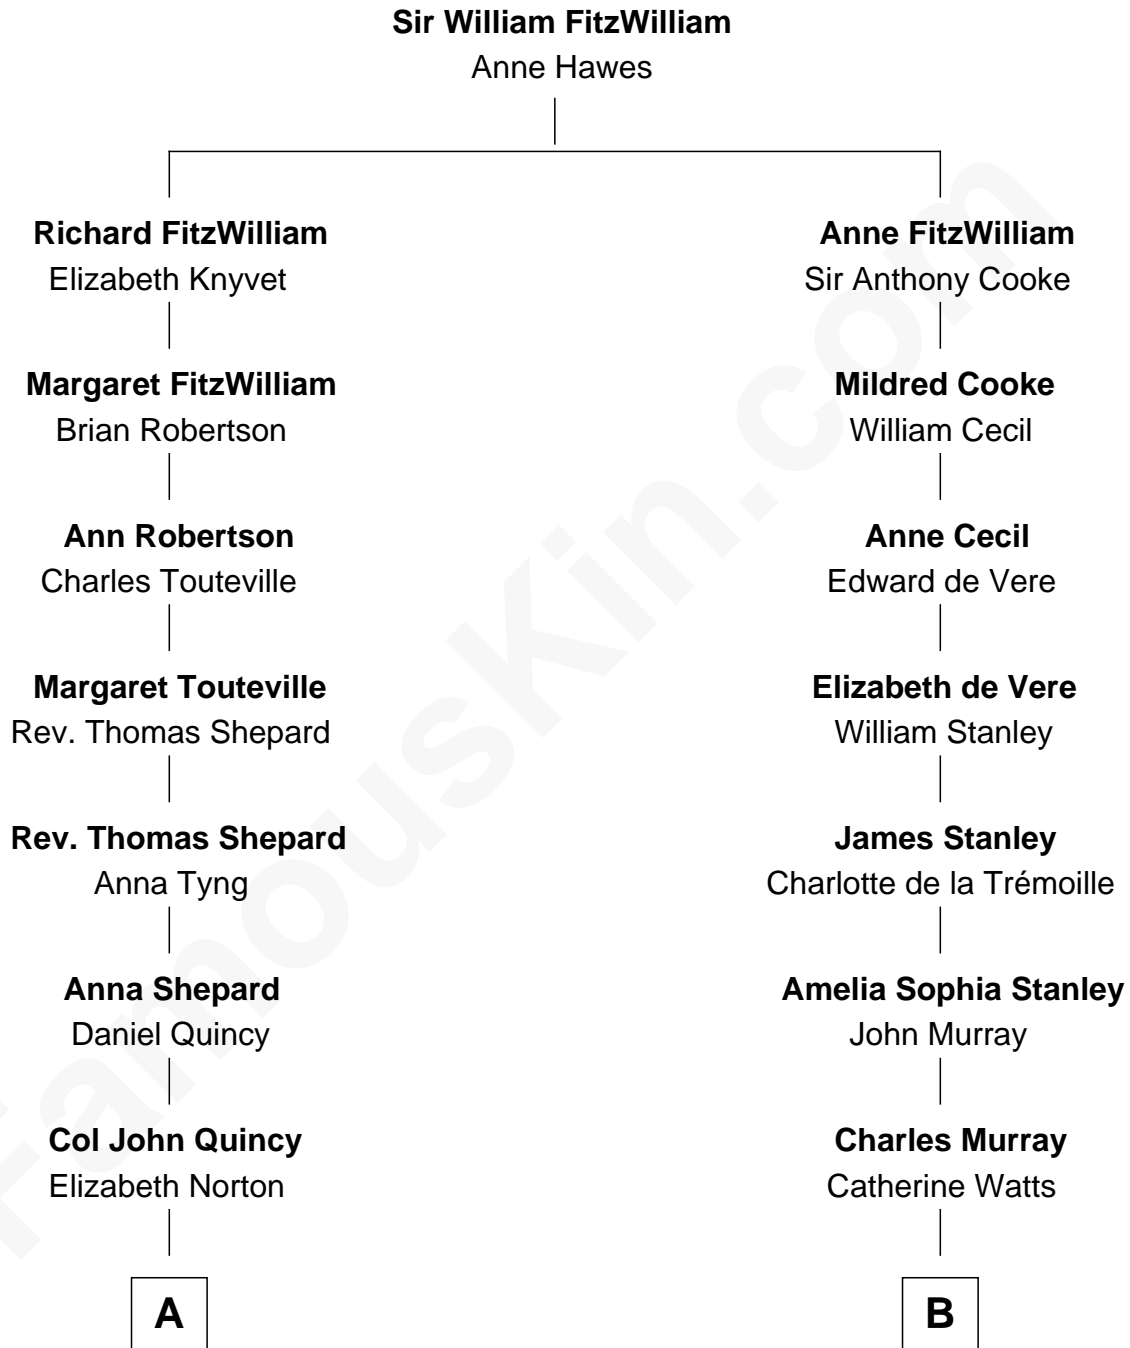

# FamousKin.com Relationship Chart of

**John Adams Morgan**

*1952 Olympic Sailing Gold Medalist*

**14th cousin of**

**Sir Winston Churchill**

*Prime Minister of the United Kingdom*

**A**

**Elizabeth Quincy**  
Rev. William Smith

**Abigail Quincy Smith**  
John Adams

**John Quincy Adams**  
Louisa Catherine Johnson

**Charles Francis Adams**  
Abigail Brown Brooks

**John Quincy Adams**  
Frances Cadwallader Crowninshield

**Charles Francis Adams**  
Frances Lovering

**Susan Stewart**  
George Spencer

**Sir George Spencer-Churchill**  
Jane Stewart

**Sir John Winston Spencer-Churchill**  
Frances Anne Emily Vane

**Randolph Henry Spencer-Churchill**  
Jeanette Jerome

**Sir Winston Churchill**  
*Prime Minister of the United Kingdom*