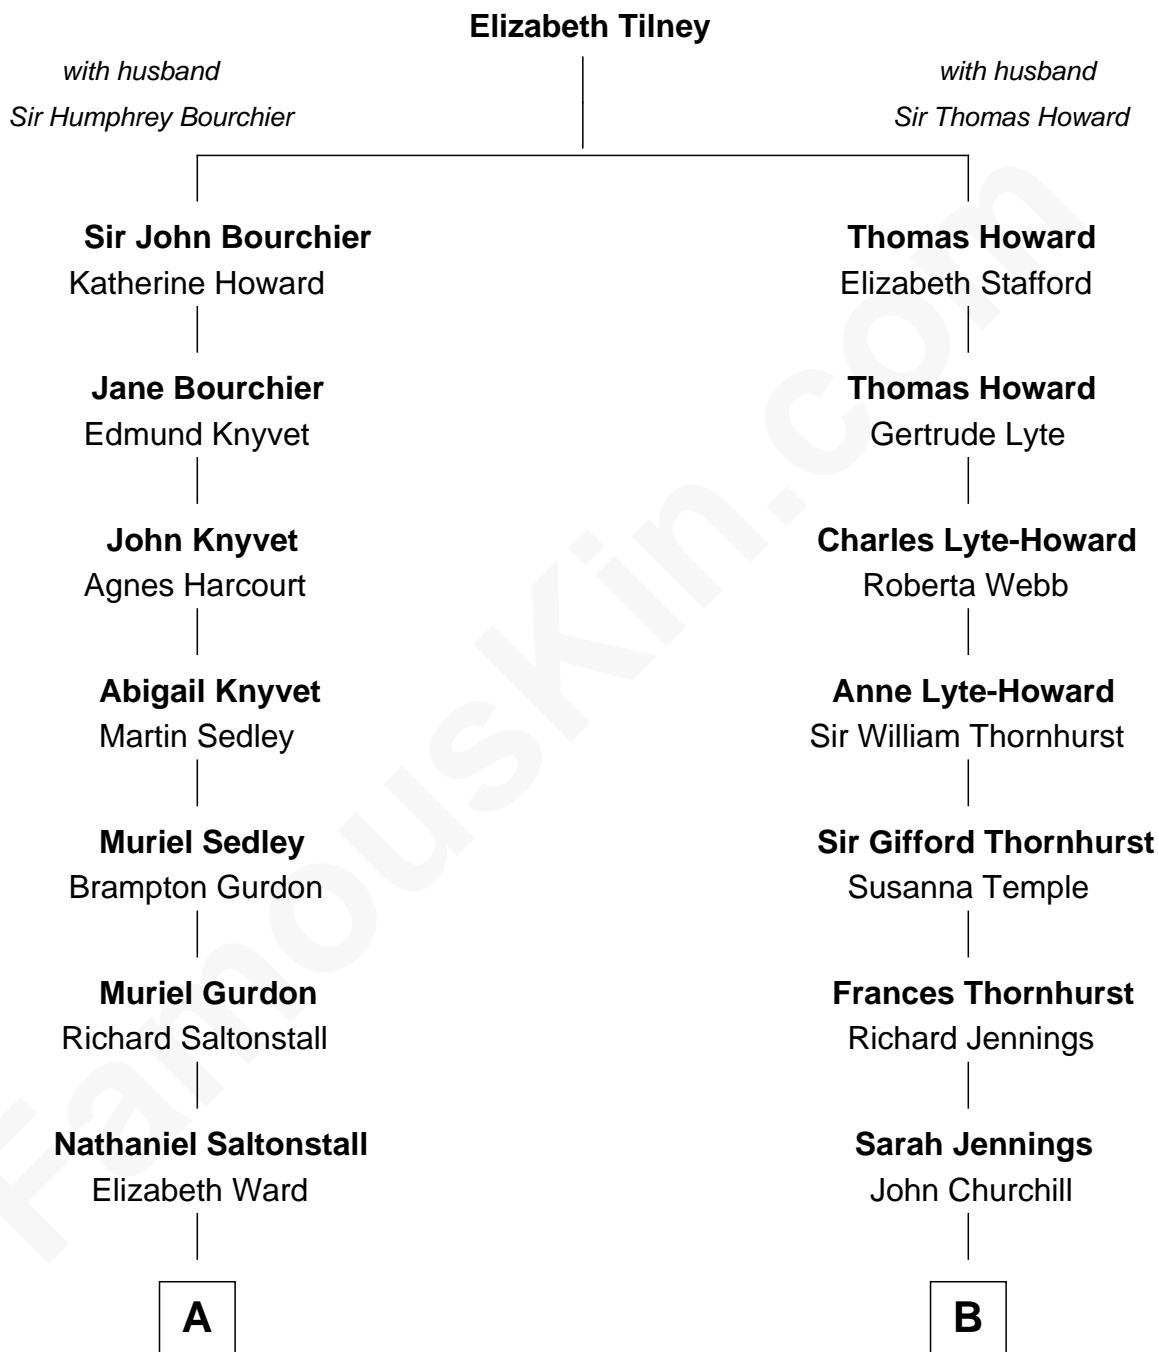

FamousKin.com Relationship Chart of

John Adams Morgan

1952 Olympic Sailing Gold Medalist

14th cousin 1 time removed of

Sir Winston Churchill

Prime Minister of the United Kingdom

A

Elizabeth Saltonstall
Rev. Rowland Cotton

Joanna Cotton
Rev. John Brown

Abigail Brown
Edward Brooks

Peter Chardon Brooks
Ann Gorham

Abigail Brown Brooks
Charles Francis Adams

John Quincy Adams
Frances Cadwallader Crowninshield

Charles Francis Adams
Frances Lovering