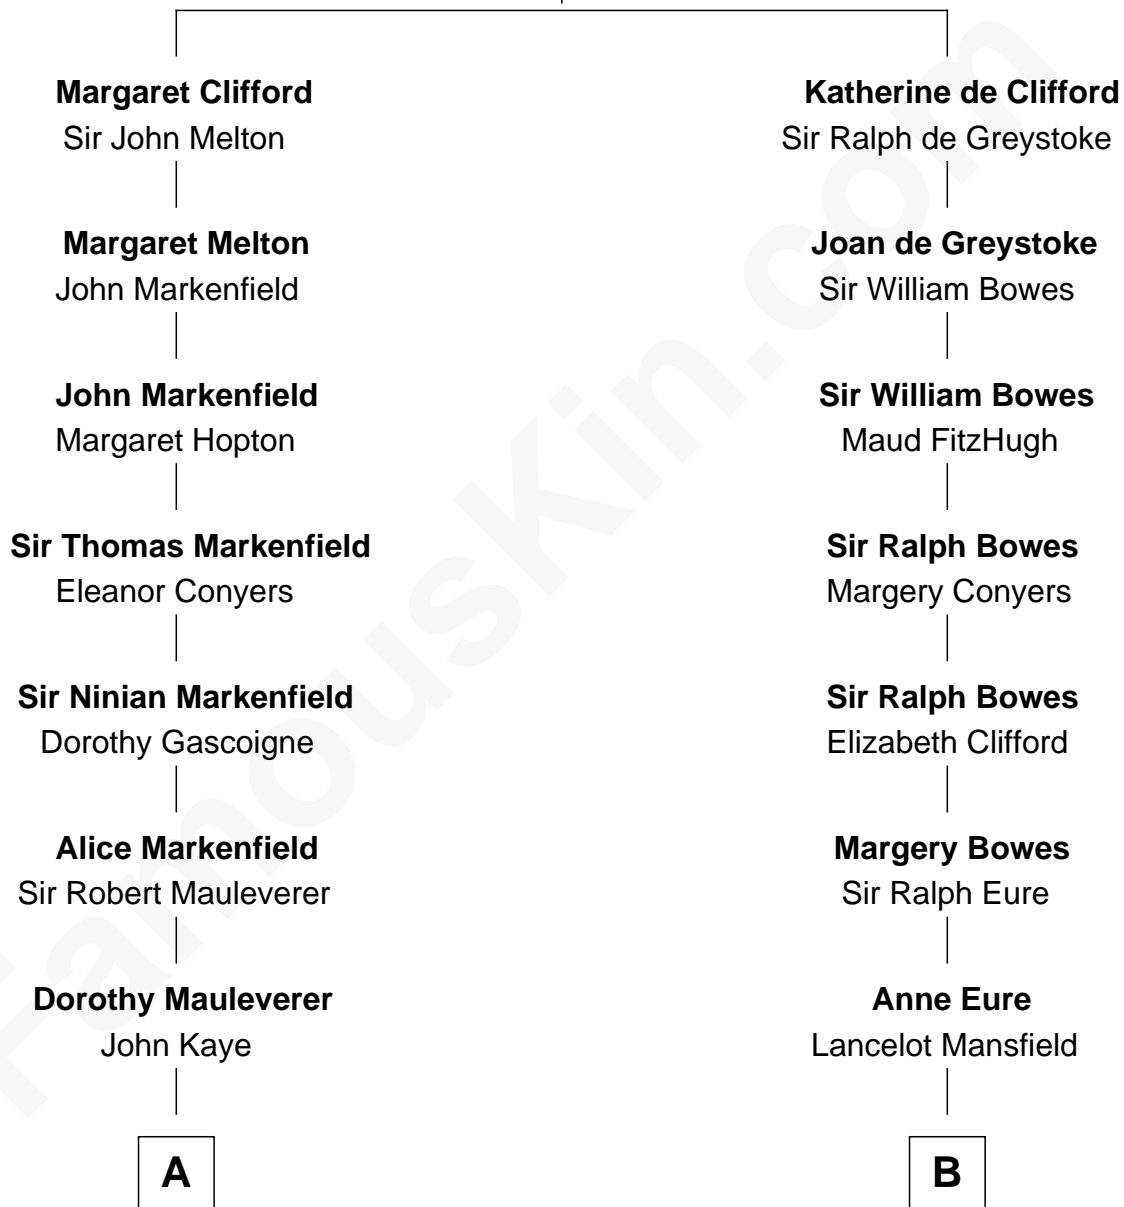

FamousKin.com Relationship Chart of

John Adams Morgan
1952 Olympic Sailing Gold Medalist

16th cousin 3 times removed of

William Howard Taft
27th U.S. President

Sir Roger de Clifford
Maud de Beauchamp

A

Robert Kaye
Anne Flower

Edmund Rawson
Elizabeth Hayward

Abner Rawson
Mary Allen

Rhoda Rawson
Aaron Taft

Peter Rawson Taft
Sylvia Howard

Alphonso Taft
Louisa Maria Torrey

William Howard Taft
27th U.S. President

C

Charles Francis Adams