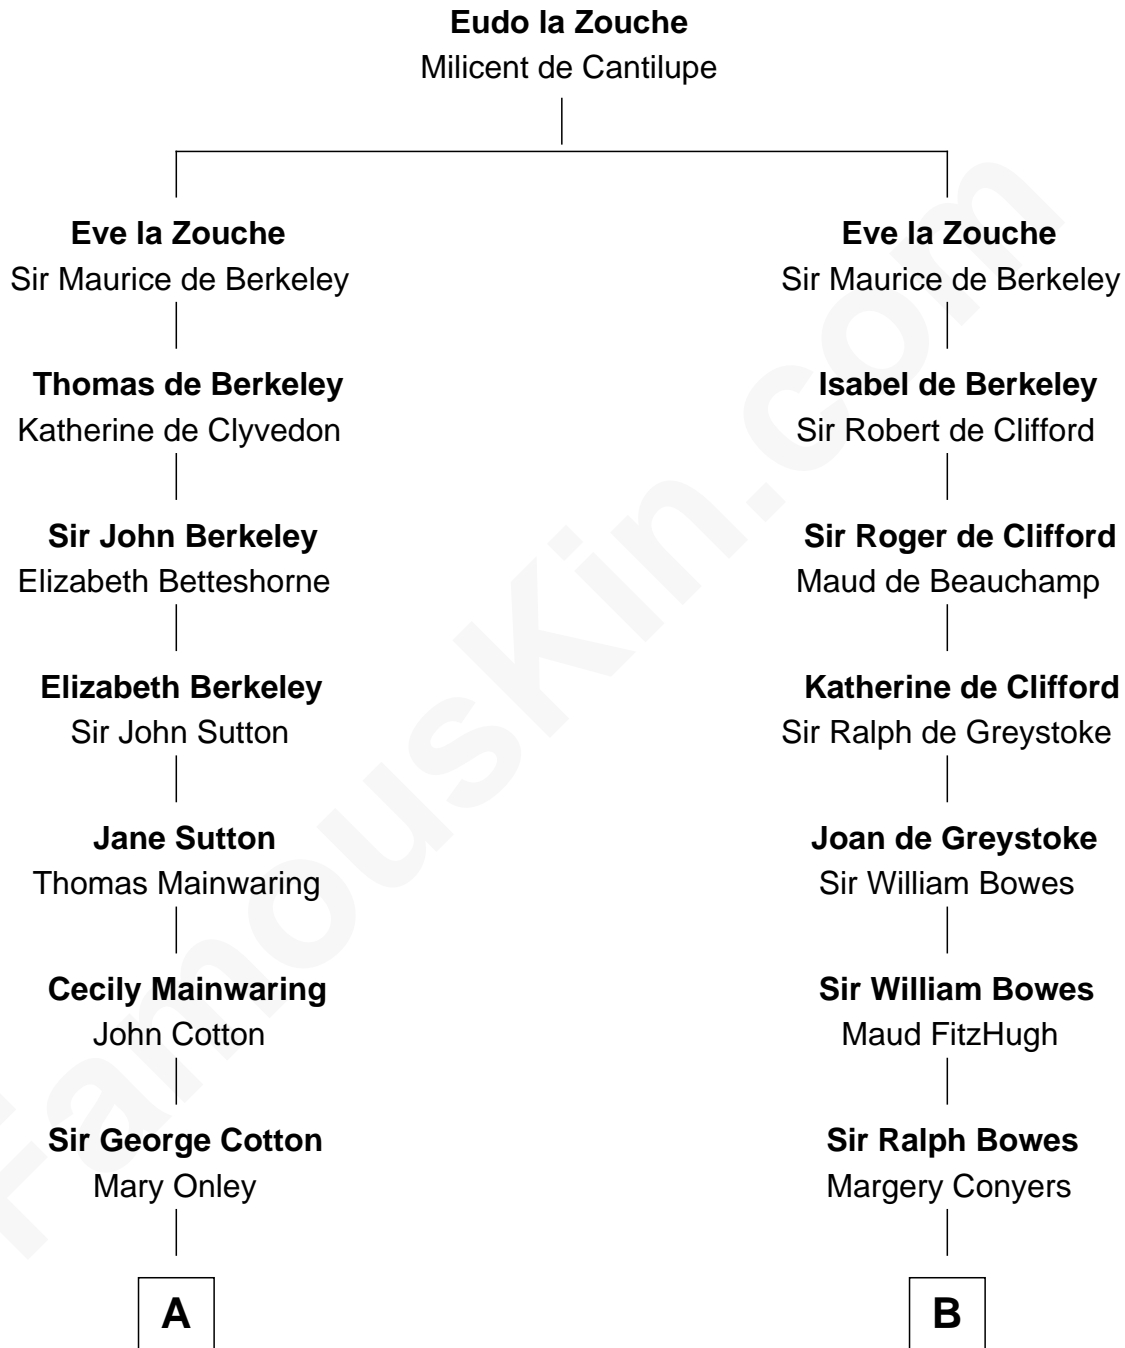

FamousKin.com

Relationship Chart of

John Adams Morgan

1952 Olympic Sailing Gold Medalist

19th cousin of

William Howard Taft

27th U.S. President

C

John Pierpont Morgan

Jane Norton Grew

Henry Sturgis Morgan

Catherine Frances Lovering Adams

John Adams Morgan

Olympic Gold Medalist

D

Peter Rawson Taft

Sylvia Howard

Alphonso Taft

Louisa Maria Torrey

William Howard Taft

27th U.S. President

FamousKin.com