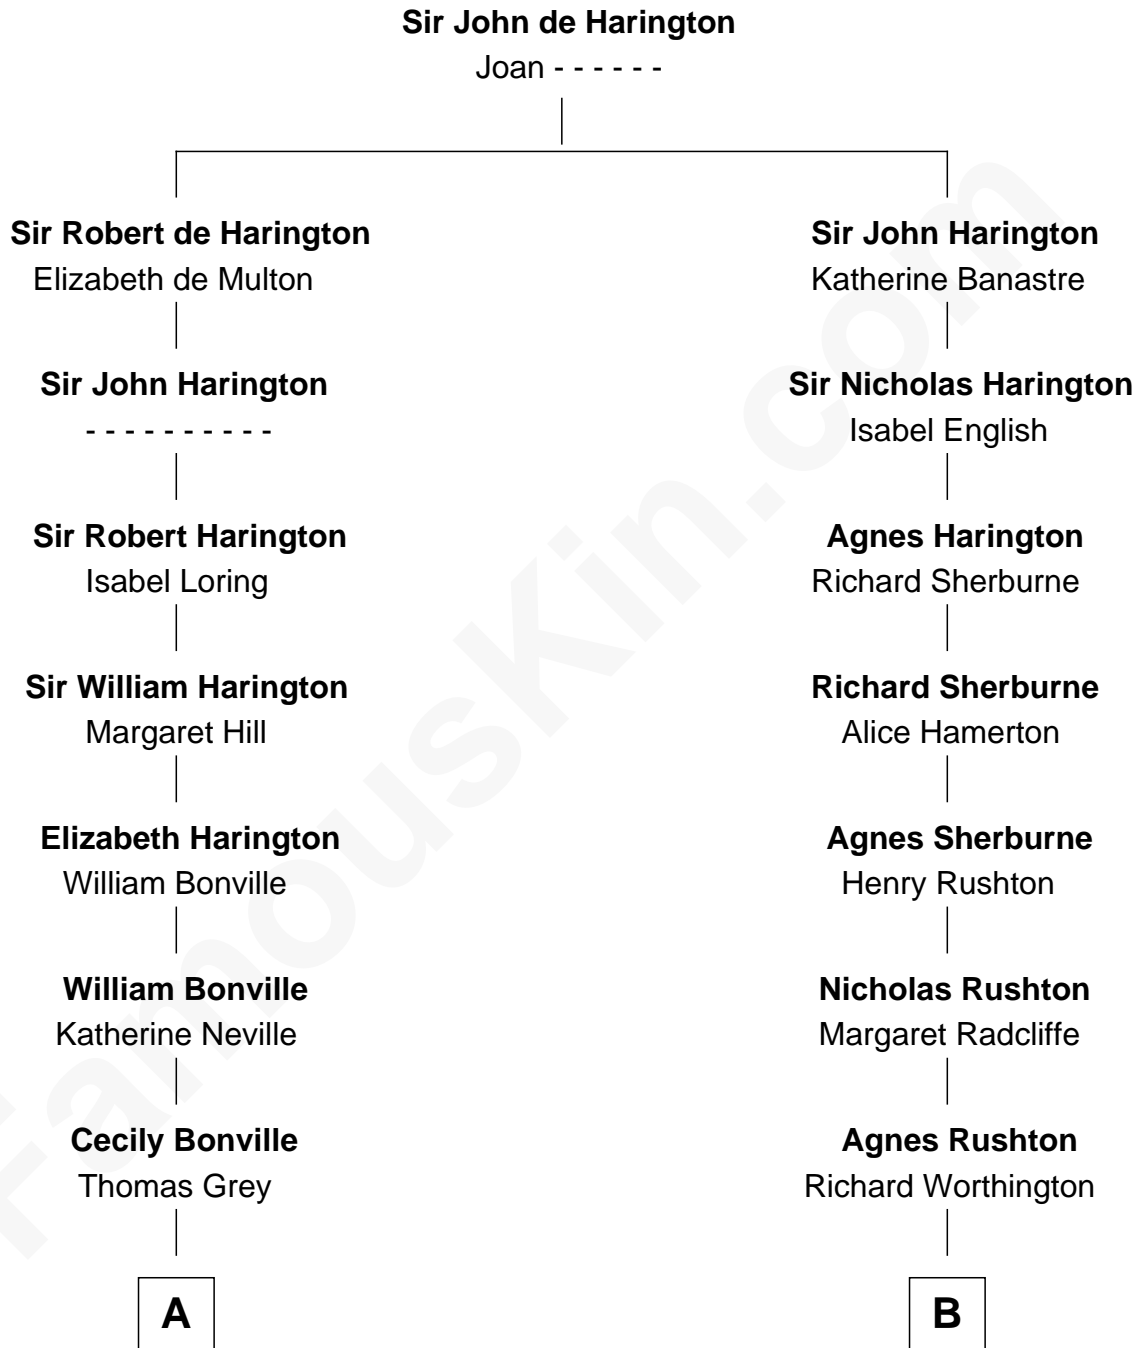

# FamousKin.com Relationship Chart of

**John Adams Morgan**  
*1952 Olympic Sailing Gold Medalist*

17th cousin 3 times removed of

**Rutherford B. Hayes**  
*19th U.S. President*

**C**

—  
**Frances Cadwallader Crowninshield**

John Quincy Adams

—  
**Charles Francis Adams**

Frances Lovering

—  
**Catherine Frances Lovering Adams**

Henry Sturgis Morgan

—  
**John Adams Morgan**

*Olympic Gold Medalist*

FamousKin.com