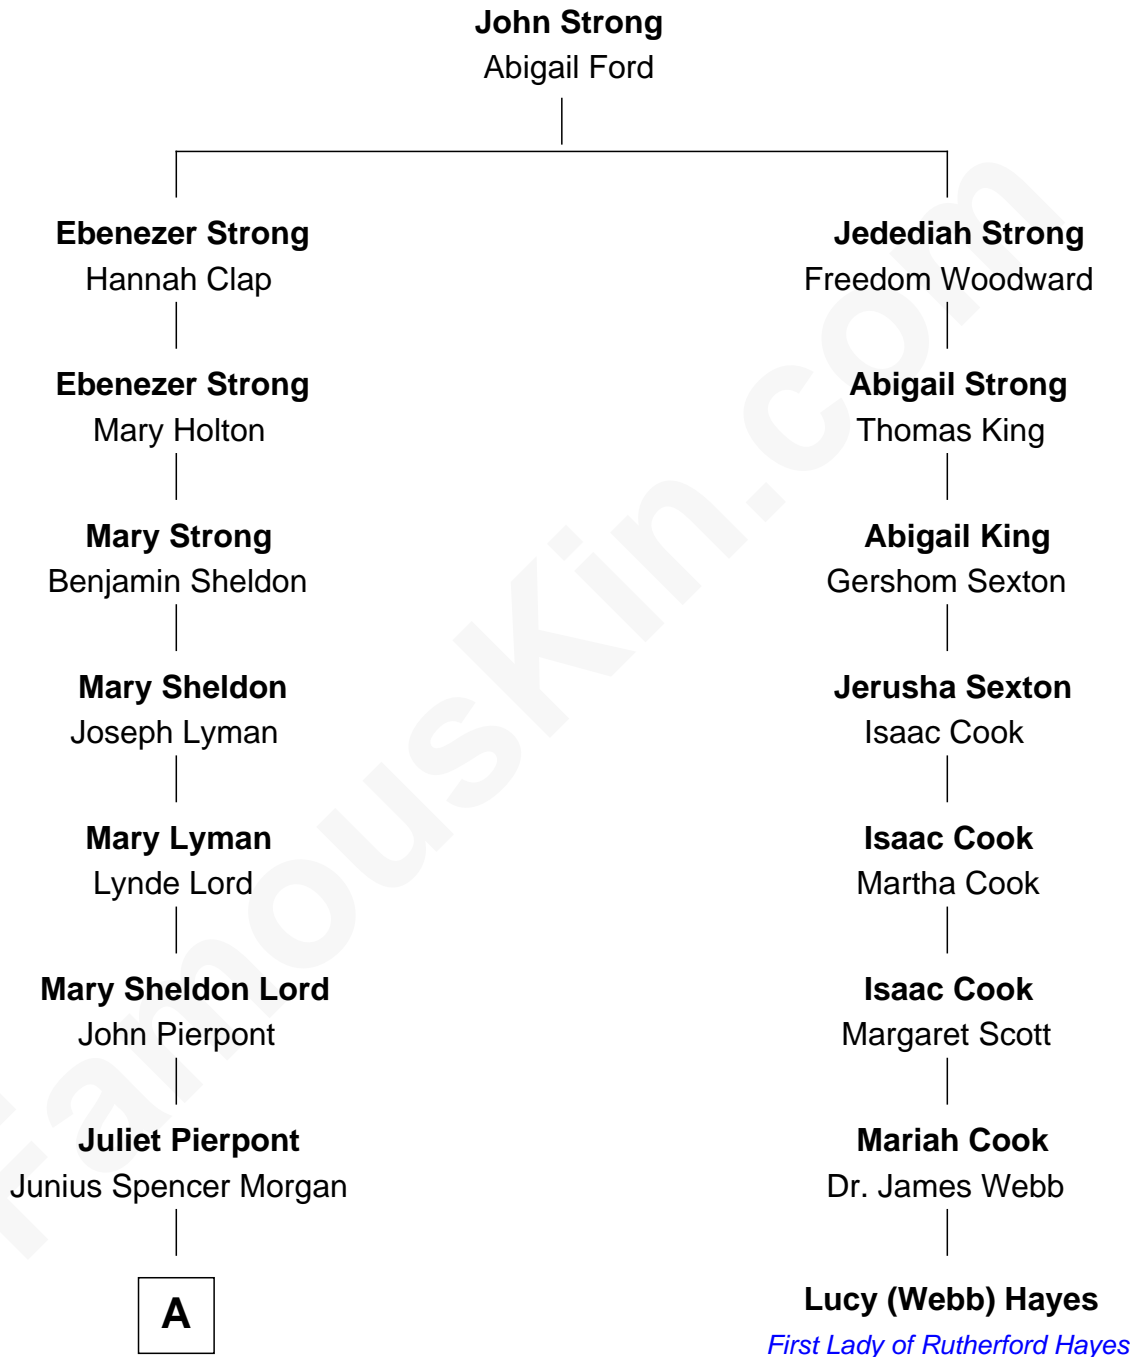

FamousKin.com Relationship Chart of

John Adams Morgan
1952 Olympic Sailing Gold Medalist

7th cousin 3 times removed of

Lucy (Webb) Hayes
First Lady of President Rutherford B. Hayes

A

John Pierpont Morgan

Frances Louisa Tracy

John Pierpont Morgan

Jane Norton Grew

Henry Sturgis Morgan

Catherine Frances Lovering Adams

John Adams Morgan

Olympic Gold Medalist

FamousKin.com