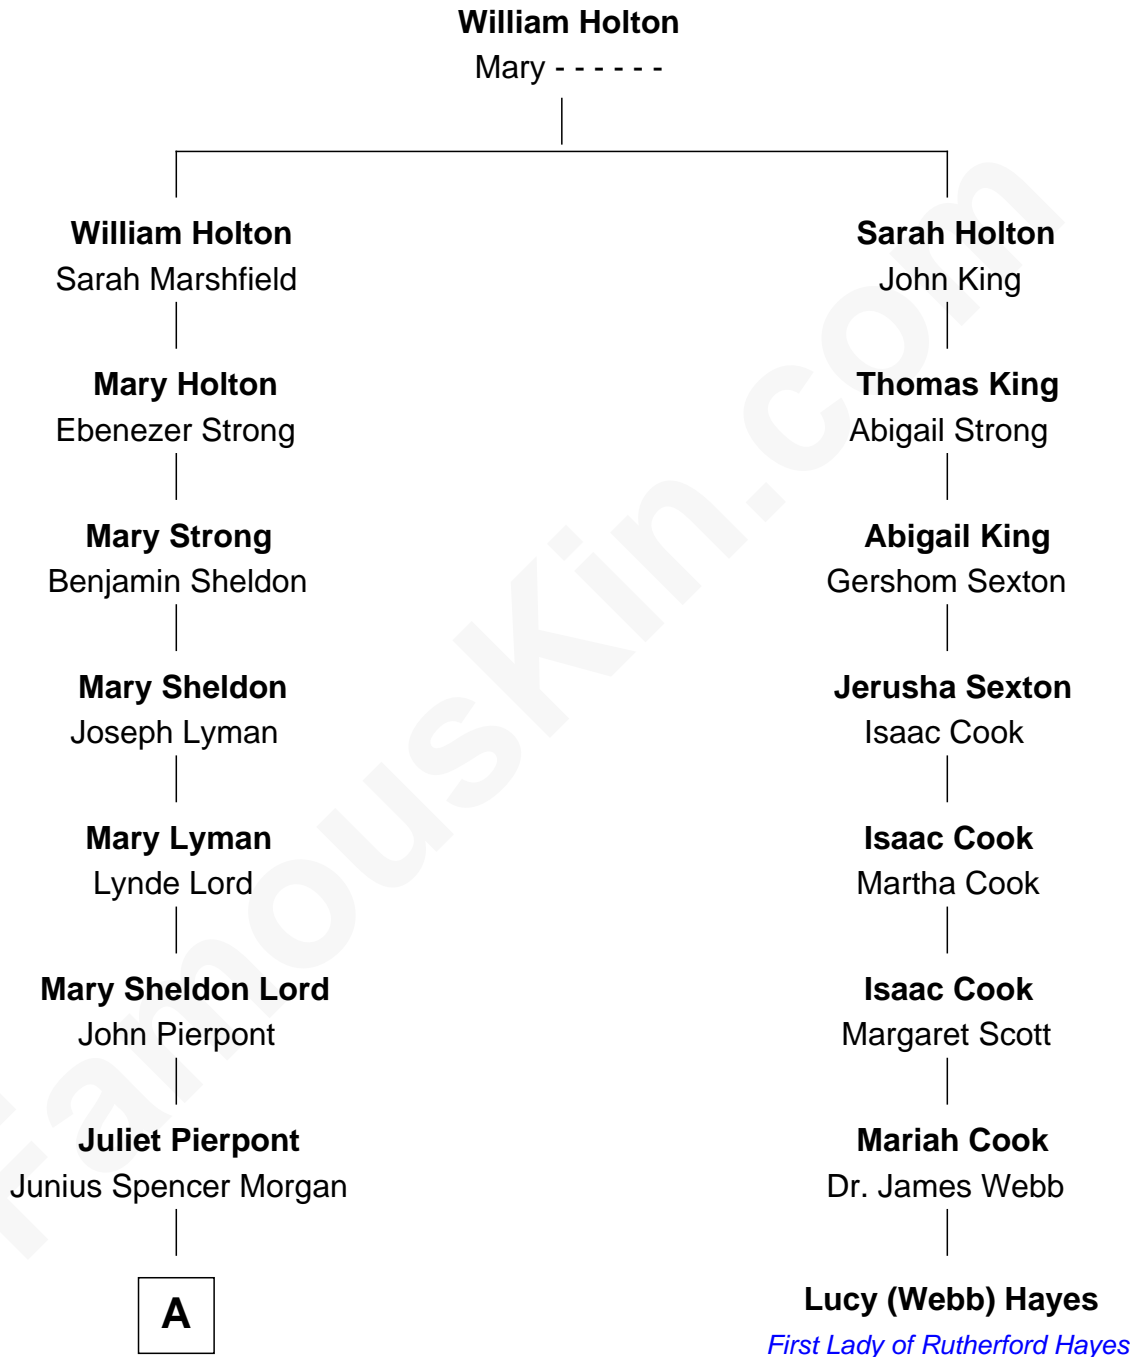

# FamousKin.com Relationship Chart of John Adams Morgan

1952 Olympic Sailing Gold Medalist

7th cousin 3 times removed of

**Lucy (Webb) Hayes**

*First Lady of President Rutherford B. Hayes*

**A**

John Pierpont Morgan

Frances Louisa Tracy

John Pierpont Morgan

Jane Norton Grew

Henry Sturgis Morgan

Catherine Frances Lovering Adams

John Adams Morgan

*Olympic Gold Medalist*

FamousKin.com