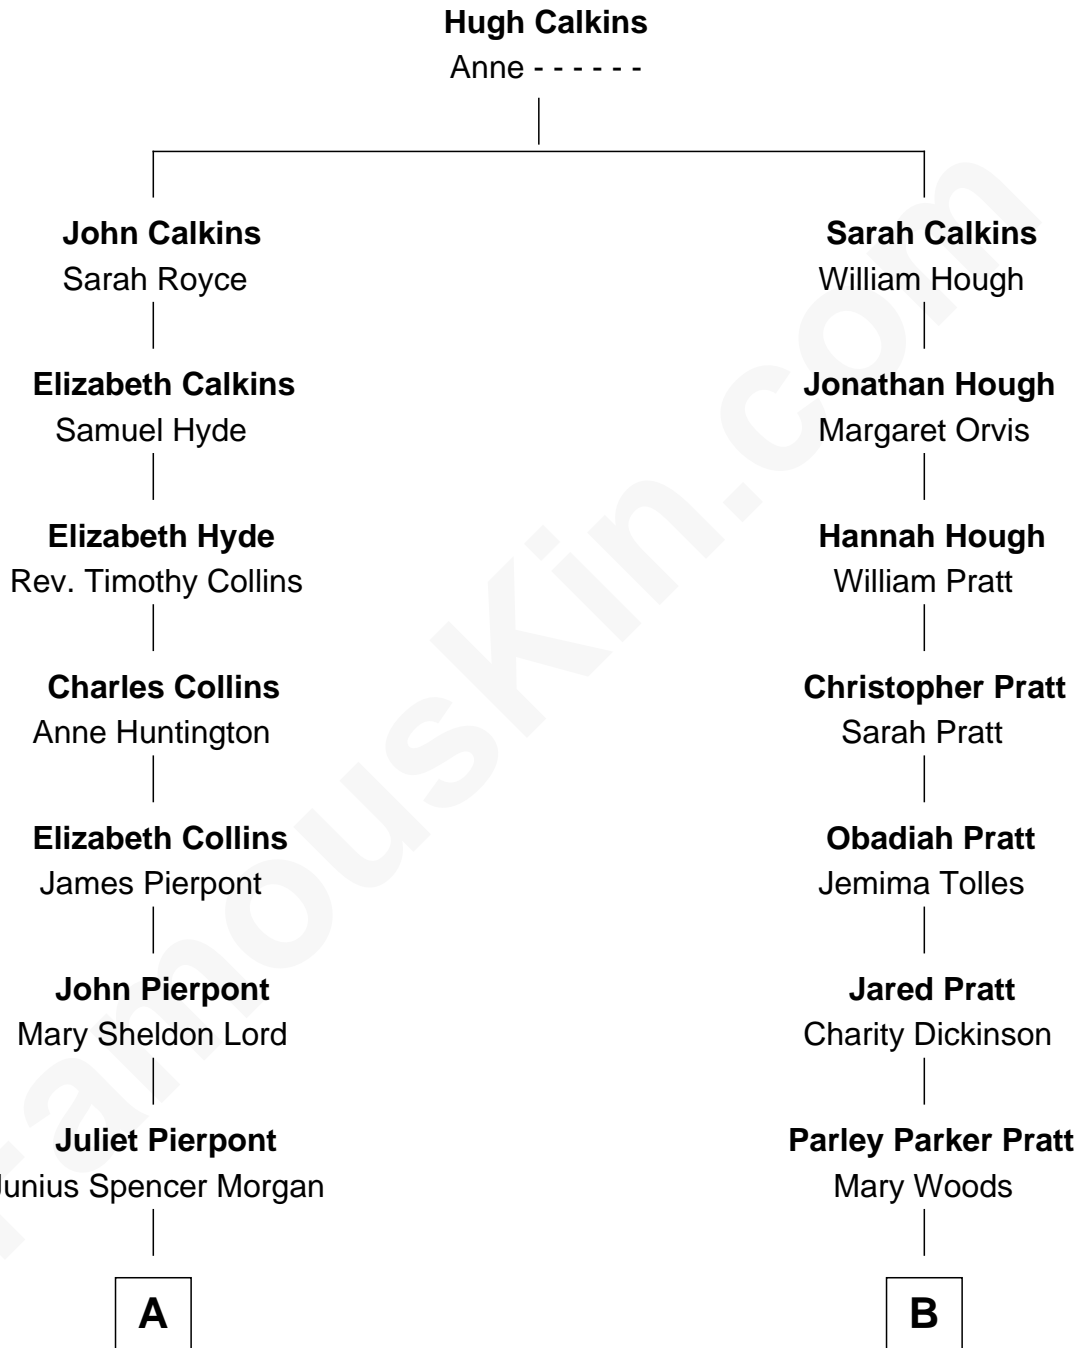

FamousKin.com

Relationship Chart of

John Adams Morgan

1952 Olympic Sailing Gold Medalist

10th cousin of

Mitt Romney

70th Governor of Massachusetts

A

John Pierpont Morgan

Frances Louisa Tracy

John Pierpont Morgan

Jane Norton Grew

Henry Sturgis Morgan

Catherine Frances Lovering Adams

John Adams Morgan

Olympic Gold Medalist

B

Helaman Pratt

Anna Johanna Dorothy Wilcken

Anna Amelia Pratt

Gaskell Samuel Romney

George Wilcken Romney

Lenore Emily LaFount

Mitt Romney