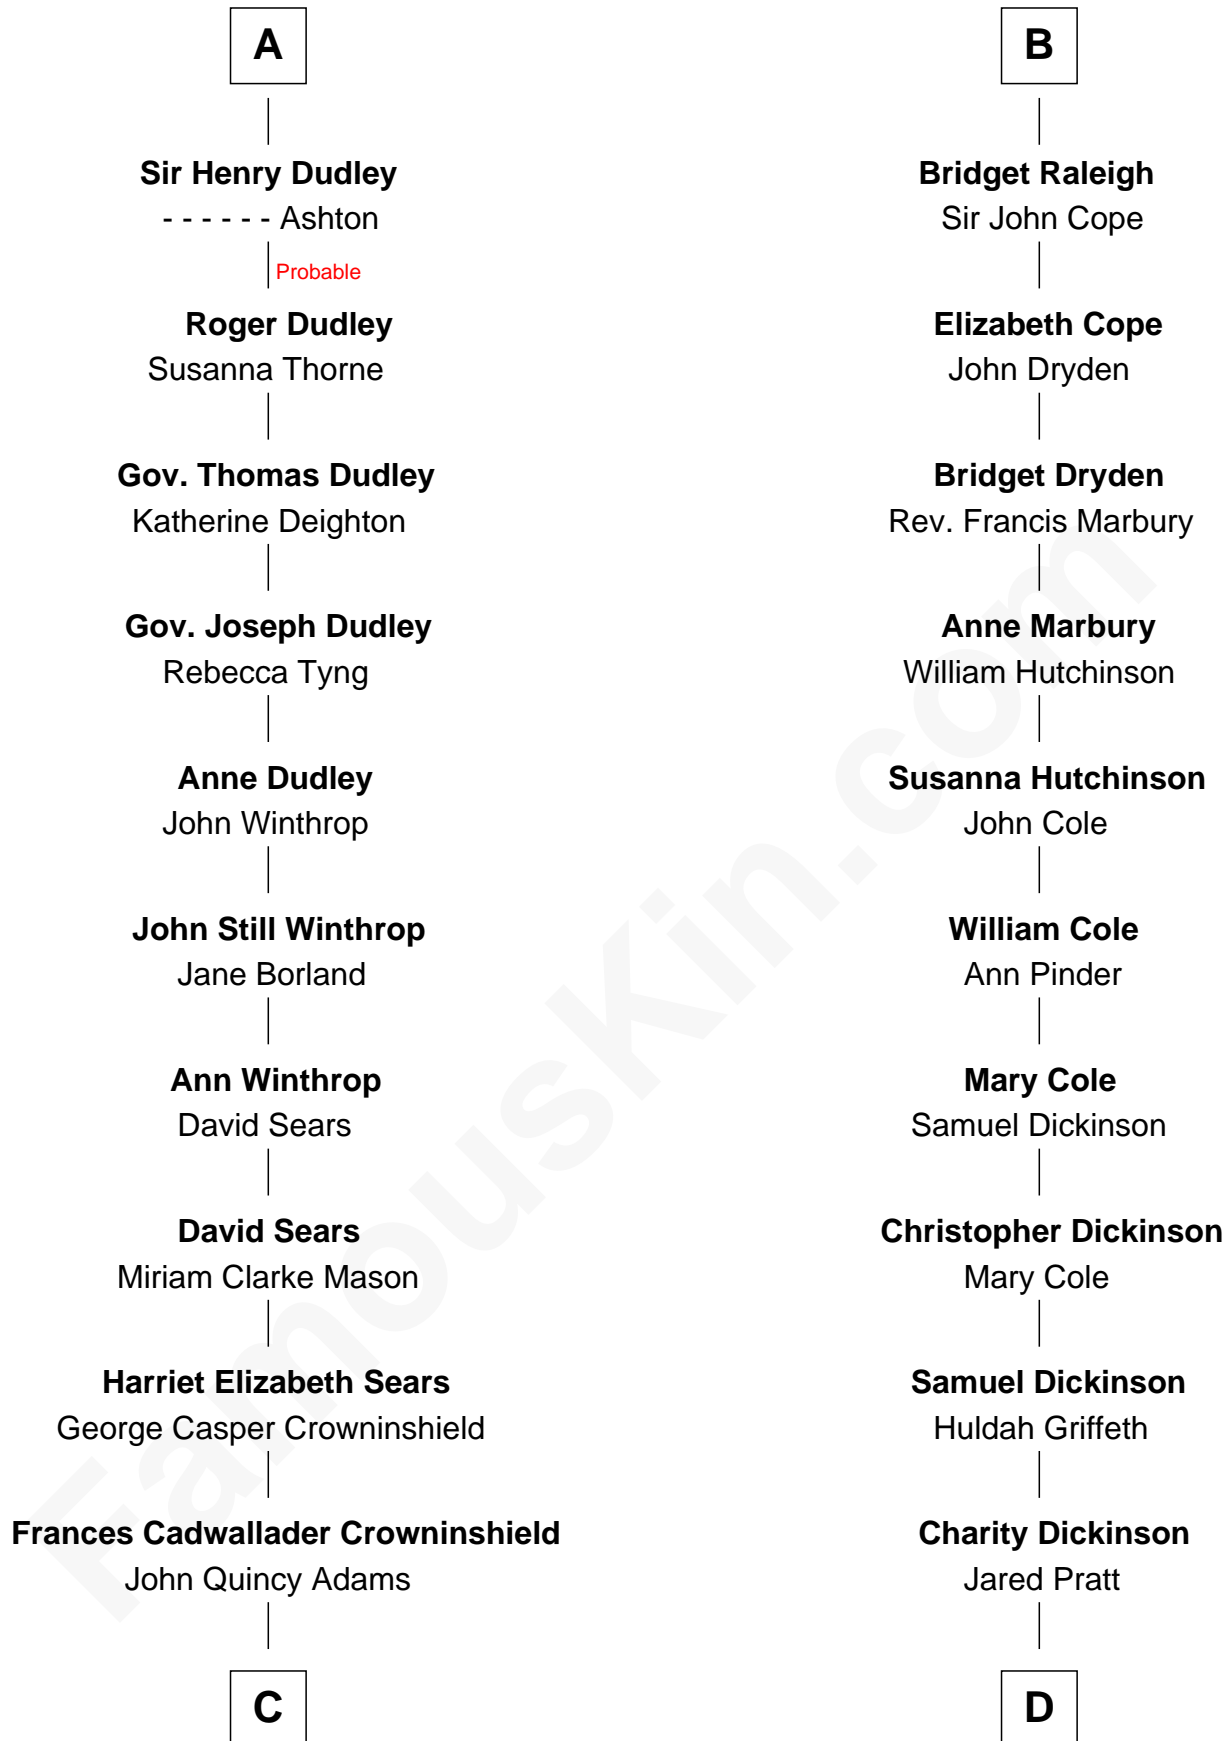

FamousKin.com Relationship Chart of John Adams Morgan

1952 Olympic Sailing Gold Medalist

19th cousin 2 times removed of

Mitt Romney

70th Governor of Massachusetts

C

Charles Francis Adams

Frances Lovering

Catherine Frances Lovering Adams

Henry Sturgis Morgan

John Adams Morgan

Olympic Gold Medalist

D

Parley Parker Pratt

Mary Woods

Helaman Pratt

Anna Johanna Dorothy Wilcken

Anna Amelia Pratt

Gaskell Samuel Romney

George Wilcken Romney

Lenore Emily LaFount

Mitt Romney

70th Governor of Massachusetts

FamousKin.com