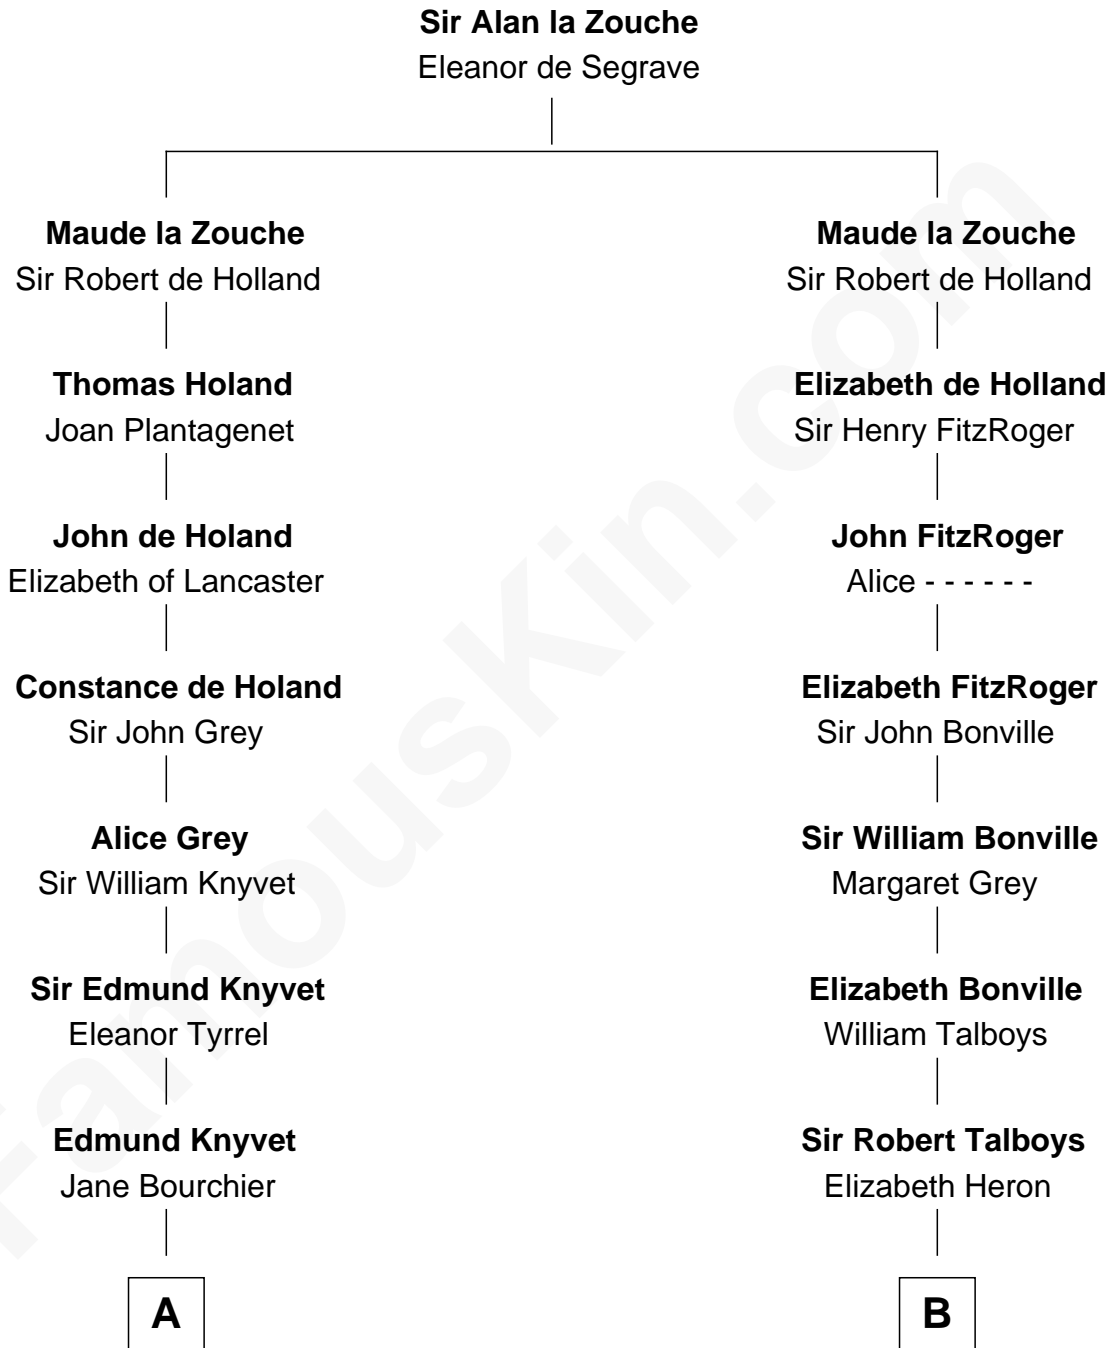

FamousKin.com Relationship Chart of

John Adams Morgan
1952 Olympic Sailing Gold Medalist

20th cousin 1 time removed of

Mitt Romney
70th Governor of Massachusetts

C

John Quincy Adams
Frances Cadwallader Crowninshield

Charles Francis Adams
Frances Lovering

Catherine Frances Lovering Adams
Henry Sturgis Morgan

John Adams Morgan
Olympic Gold Medalist

D

Clarissa Minerva Duzette
Lewis Robison

Charles Edward Robison
Rosetta Mary Berry

Alma Luella Robison
Harold Arundel LaFount

Lenore Emily LaFount
George Wilcken Romney

Mitt Romney
70th Governor of Massachusetts