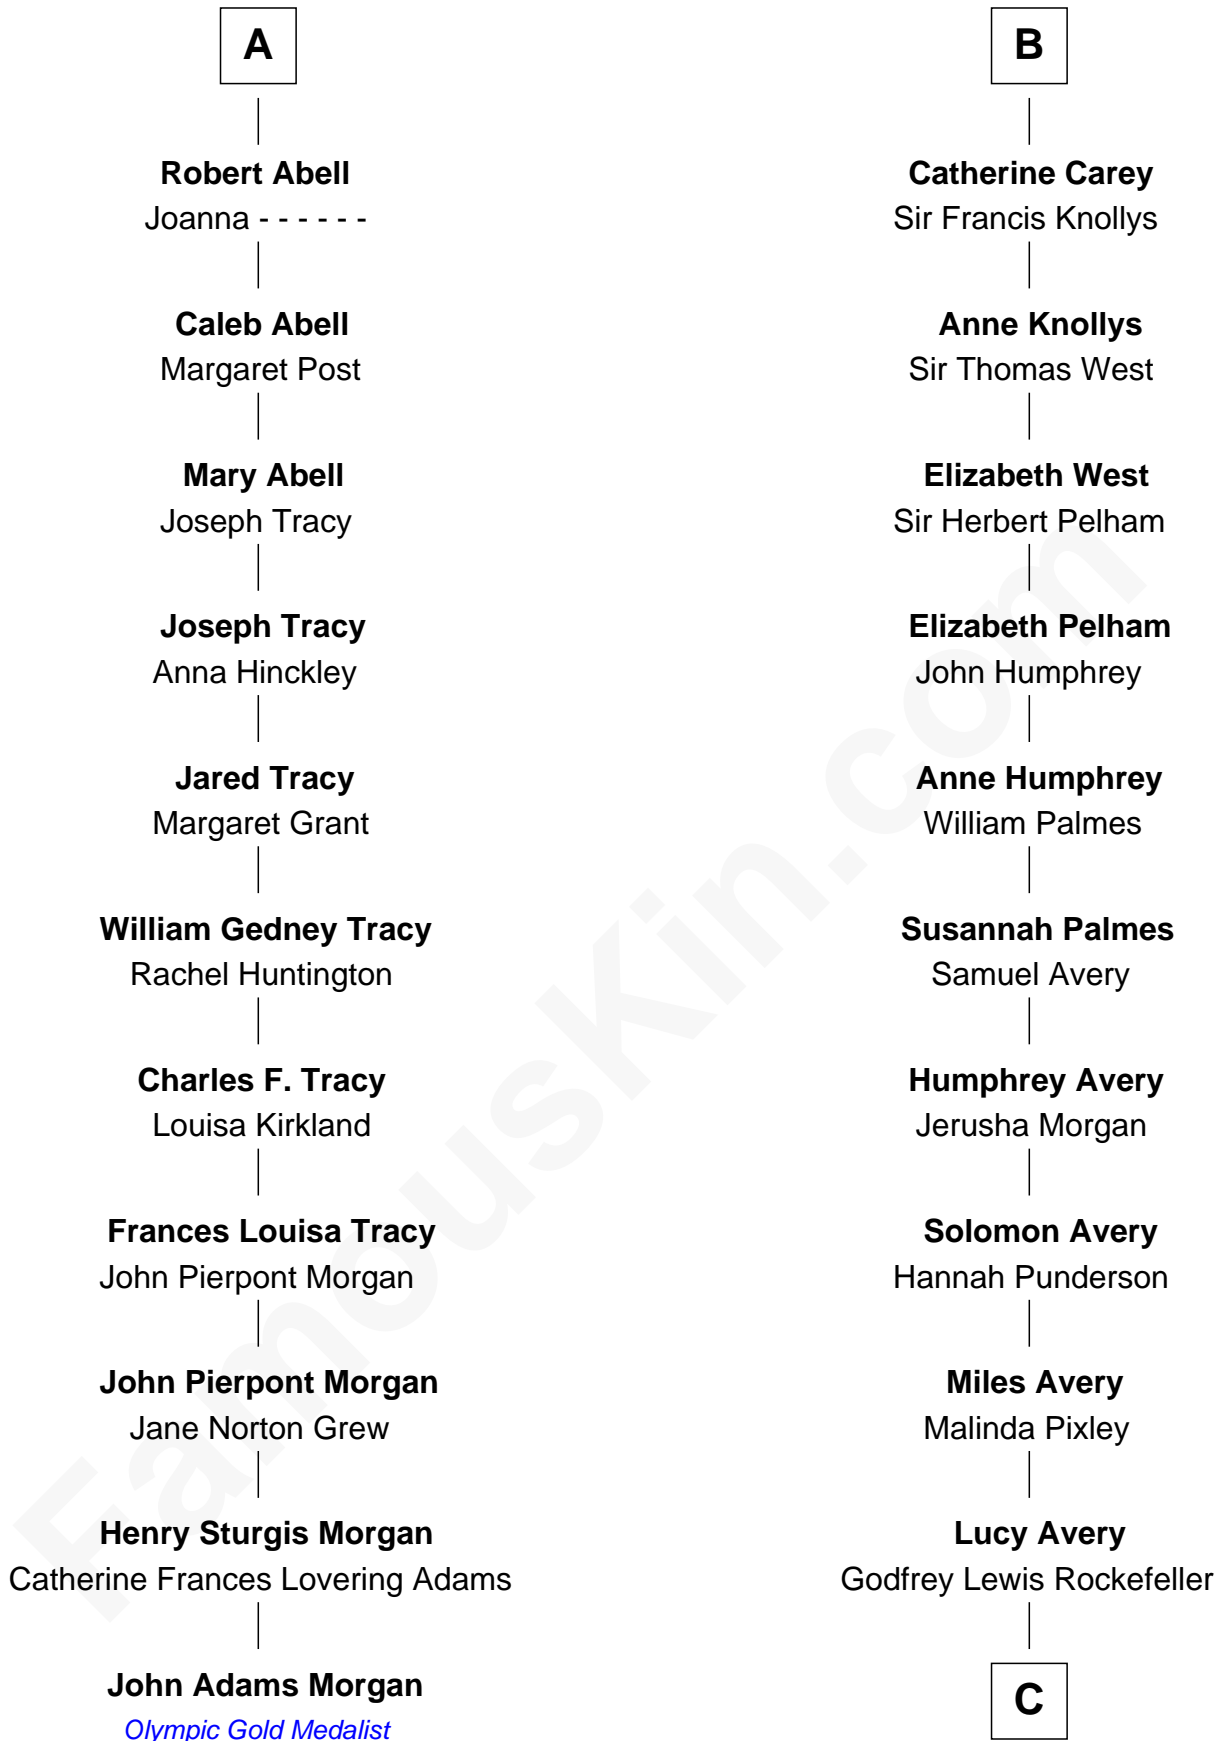

FamousKin.com Relationship Chart of John Adams Morgan

1952 Olympic Sailing Gold Medalist

17th cousin 1 time removed of

John D. Rockefeller

Founder of the Standard Oil Company

Thomas de Berkeley

with wife
Katherine de Clyvedon

Elizabeth de Berkeley
Richard de Beauchamp

Cecily Mainwaring
John Cotton

Eleanor Beauchamp
Edmund Beaufort

Sir George Cotton
Mary Onley

Eleanor Beaufort
Sir Robert Spencer

Richard Cotton
Mary Mainwaring

Margaret Spencer
Sir Thomas Carey

Frances Cotton
George Abell

Sir William Carey
Mary Boleyn

A

B

C

William Avery Rockefeller

Eliza Davison

John D. Rockefeller