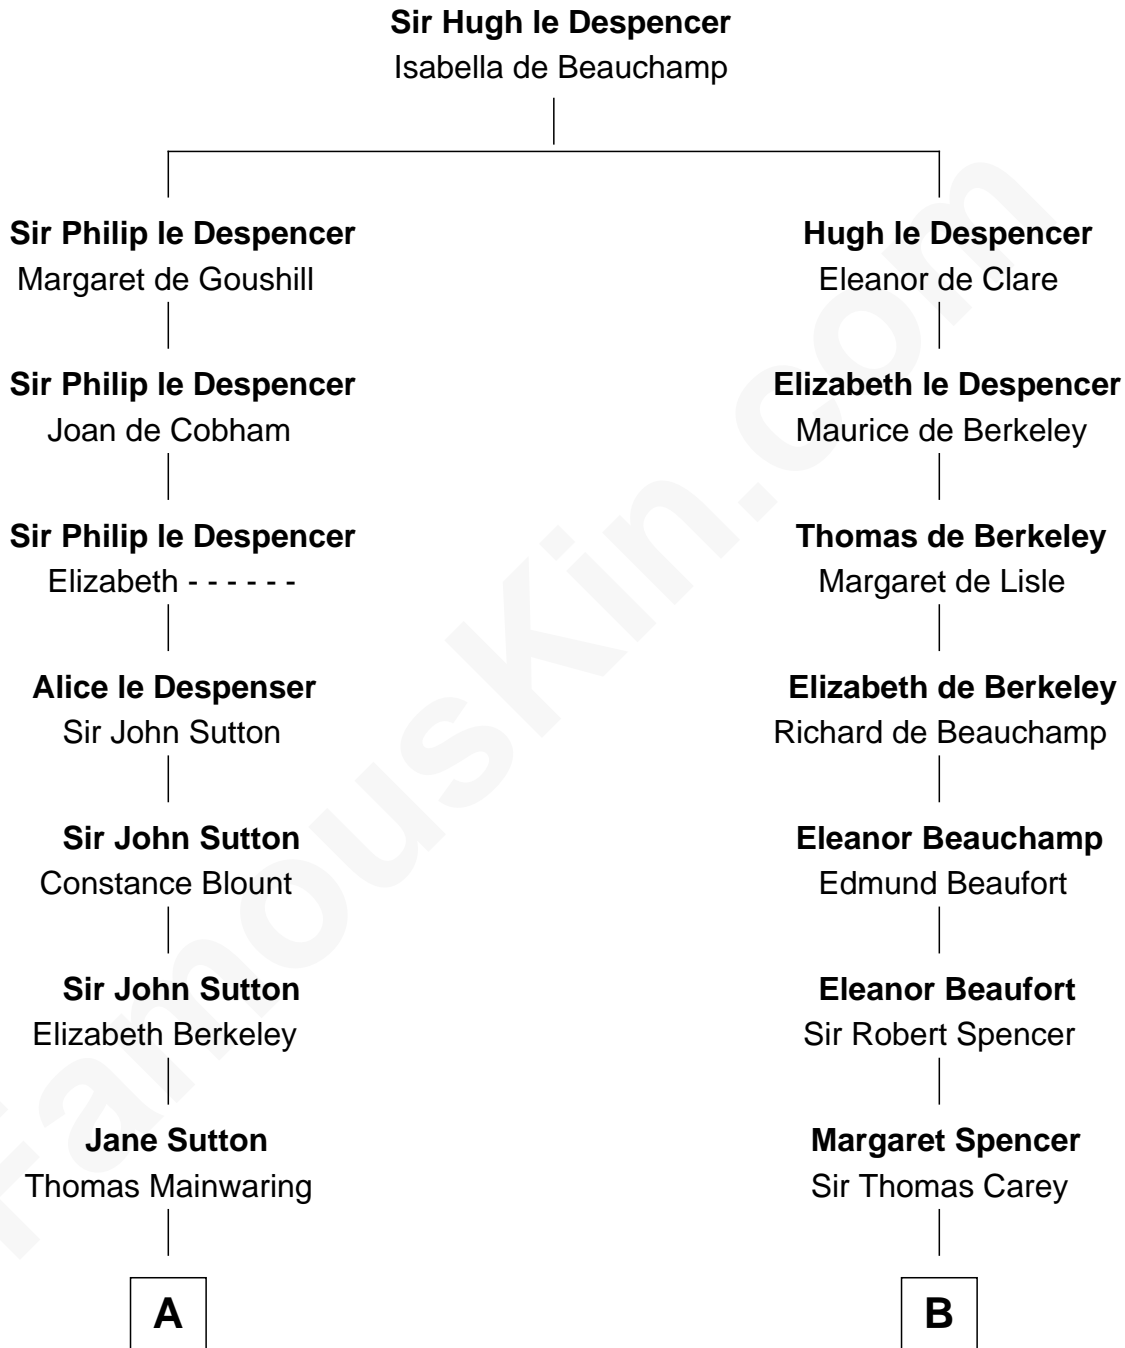

# FamousKin.com Relationship Chart of John Adams Morgan

1952 Olympic Sailing Gold Medalist

19th cousin 2 times removed of

**John D. Rockefeller**

Founder of the Standard Oil Company

**C**

**Charles F. Tracy**  
Louisa Kirkland

**Frances Louisa Tracy**  
John Pierpont Morgan

**John Pierpont Morgan**  
Jane Norton Grew

**Henry Sturgis Morgan**  
Catherine Frances Lovering Adams

**John Adams Morgan**  
*Olympic Gold Medalist*

**D**

**Lucy Avery**  
Godfrey Lewis Rockefeller

**William Avery Rockefeller**  
Eliza Davison

**John D. Rockefeller**  
*Founder of the Standard Oil Company*

FamousKin.com