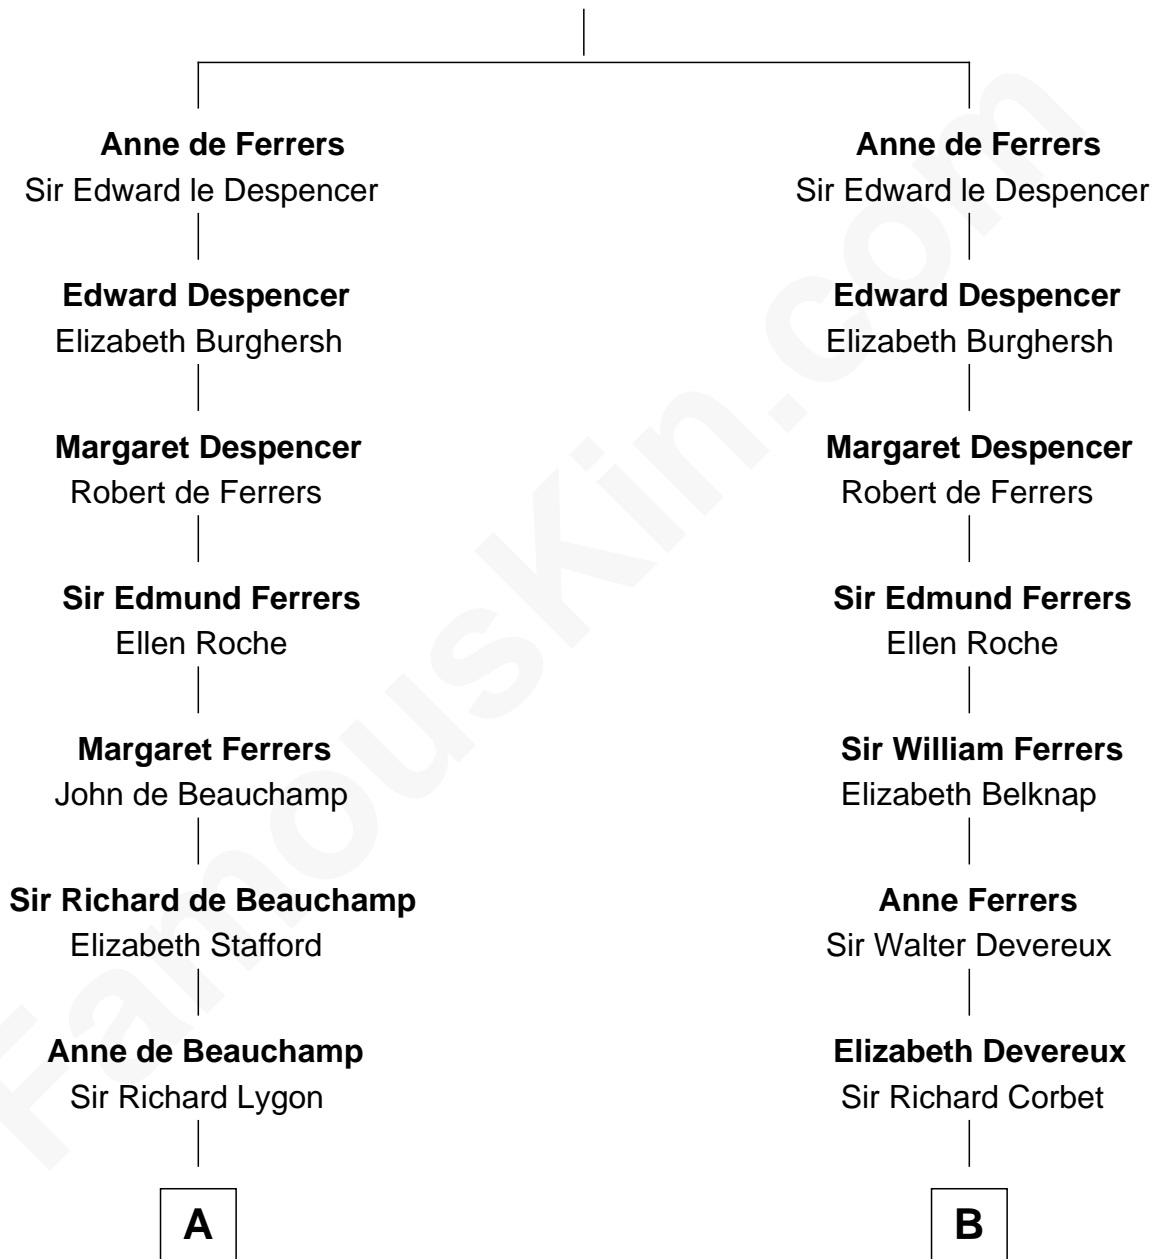

FamousKin.com Relationship Chart of

John Adams Morgan
1952 Olympic Sailing Gold Medalist

20th cousin 1 time removed of

John D. Rockefeller
Founder of the Standard Oil Company

Sir William de Ferrers

C

Harriet Elizabeth Sears
George Casper Crowninshield

Frances Cadwallader Crowninshield
John Quincy Adams

Charles Francis Adams
Frances Lovering

Catherine Frances Lovering Adams
Henry Sturgis Morgan

John Adams Morgan
Olympic Gold Medalist

D

Miles Avery
Malinda Pixley

Lucy Avery
Godfrey Lewis Rockefeller

William Avery Rockefeller
Eliza Davison

John D. Rockefeller
Founder of the Standard Oil Company