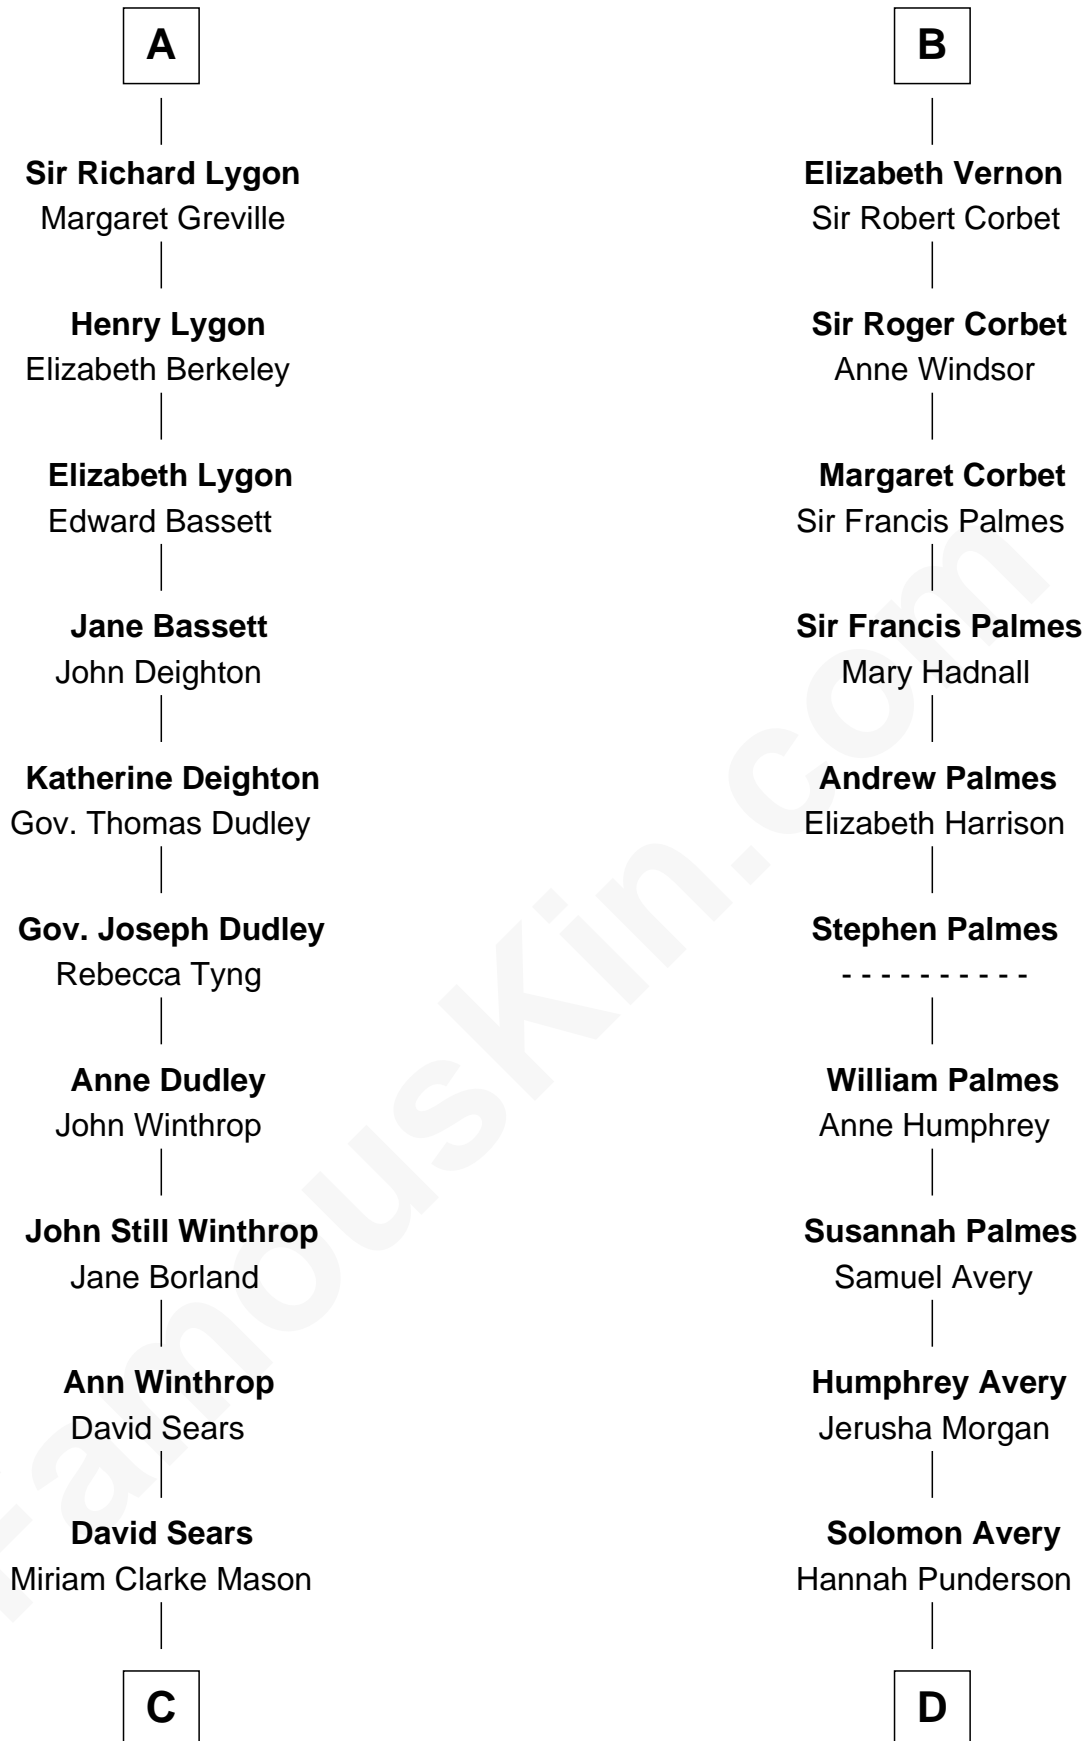

FamousKin.com Relationship Chart of

John Adams Morgan
1952 Olympic Sailing Gold Medalist

20th cousin 1 time removed of

John D. Rockefeller
Founder of the Standard Oil Company

C

Harriet Elizabeth Sears
George Casper Crowninshield

Frances Cadwallader Crowninshield
John Quincy Adams

Charles Francis Adams
Frances Lovering

Catherine Frances Lovering Adams
Henry Sturgis Morgan

John Adams Morgan
Olympic Gold Medalist

D

Miles Avery
Malinda Pixley

Lucy Avery
Godfrey Lewis Rockefeller

William Avery Rockefeller
Eliza Davison

John D. Rockefeller
Founder of the Standard Oil Company