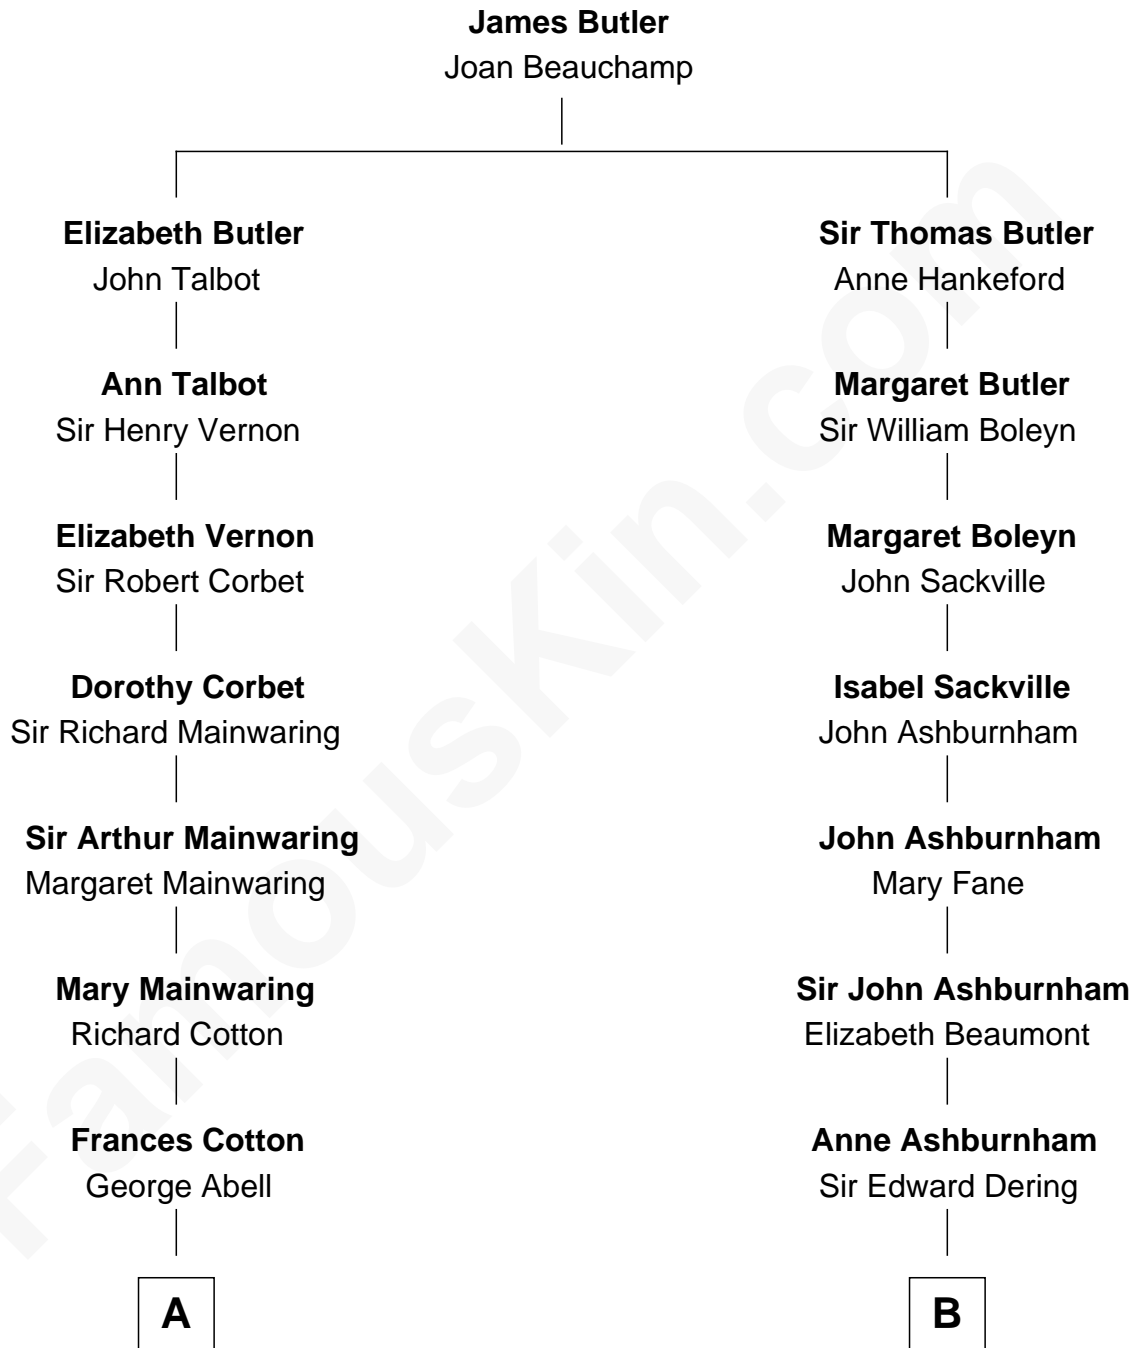

# FamousKin.com Relationship Chart of

**John Adams Morgan**  
1952 Olympic Sailing Gold Medalist

17th cousin of

**Camilla Parker Bowles**  
Queen Consort of the United Kingdom

**A**

**Robert Abell**  
Joanna - - - - -

**Caleb Abell**  
Margaret Post

**Mary Abell**  
Joseph Tracy

**Joseph Tracy**  
Anna Hinckley

**Jared Tracy**  
Margaret Grant

**William Gedney Tracy**  
Rachel Huntington

**Charles F. Tracy**  
Louisa Kirkland