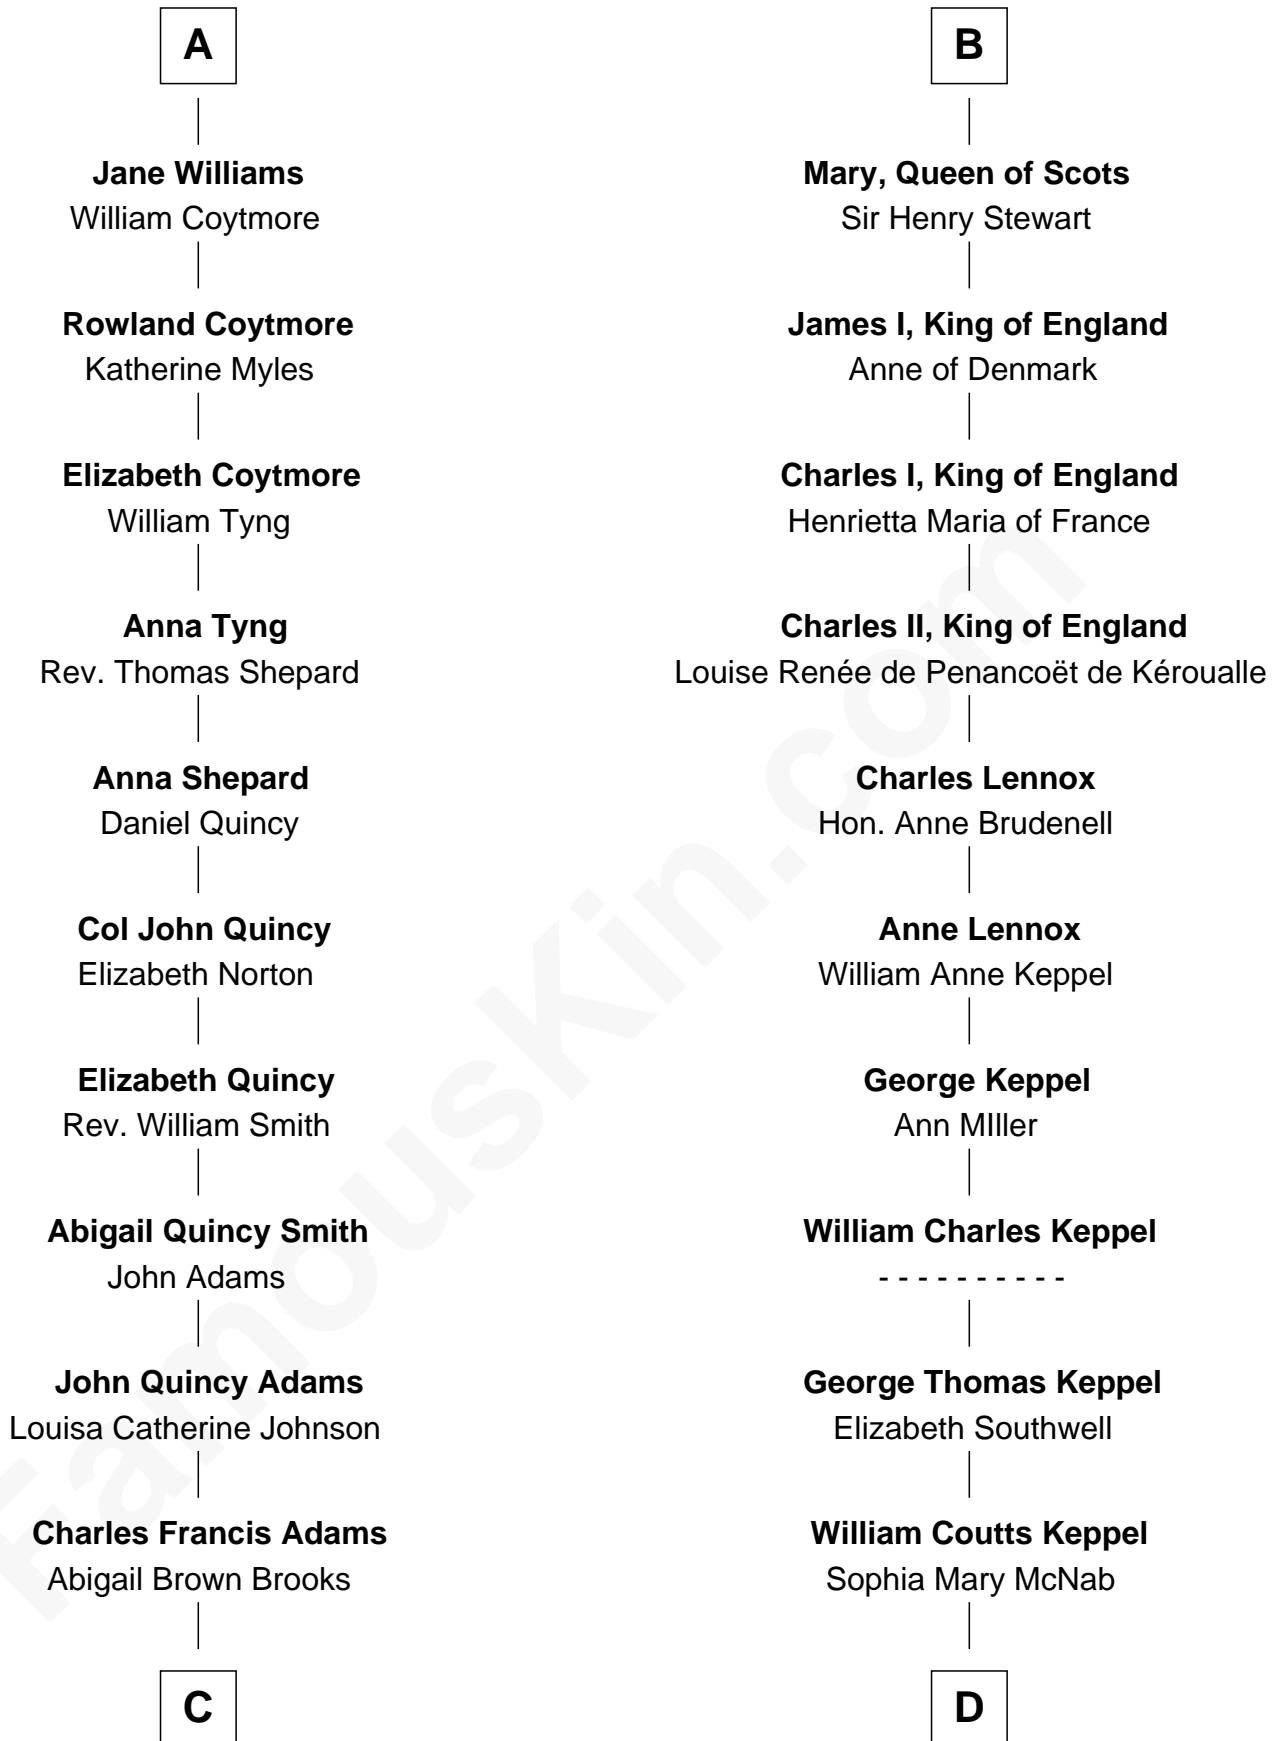

# FamousKin.com Relationship Chart of

**John Adams Morgan**  
1952 Olympic Sailing Gold Medalist

20th cousin of

**Camilla Parker Bowles**  
Queen Consort of the United Kingdom

**Goronwy ap Ednyfed**

**C**

**John Quincy Adams**  
Frances Cadwallader Crowninshield

**Charles Francis Adams**  
Frances Lovering

**Catherine Frances Lovering Adams**  
Henry Sturgis Morgan

**John Adams Morgan**  
*Olympic Gold Medalist*

**D**

**George Keppel**  
Alice Frederica Edmonstone