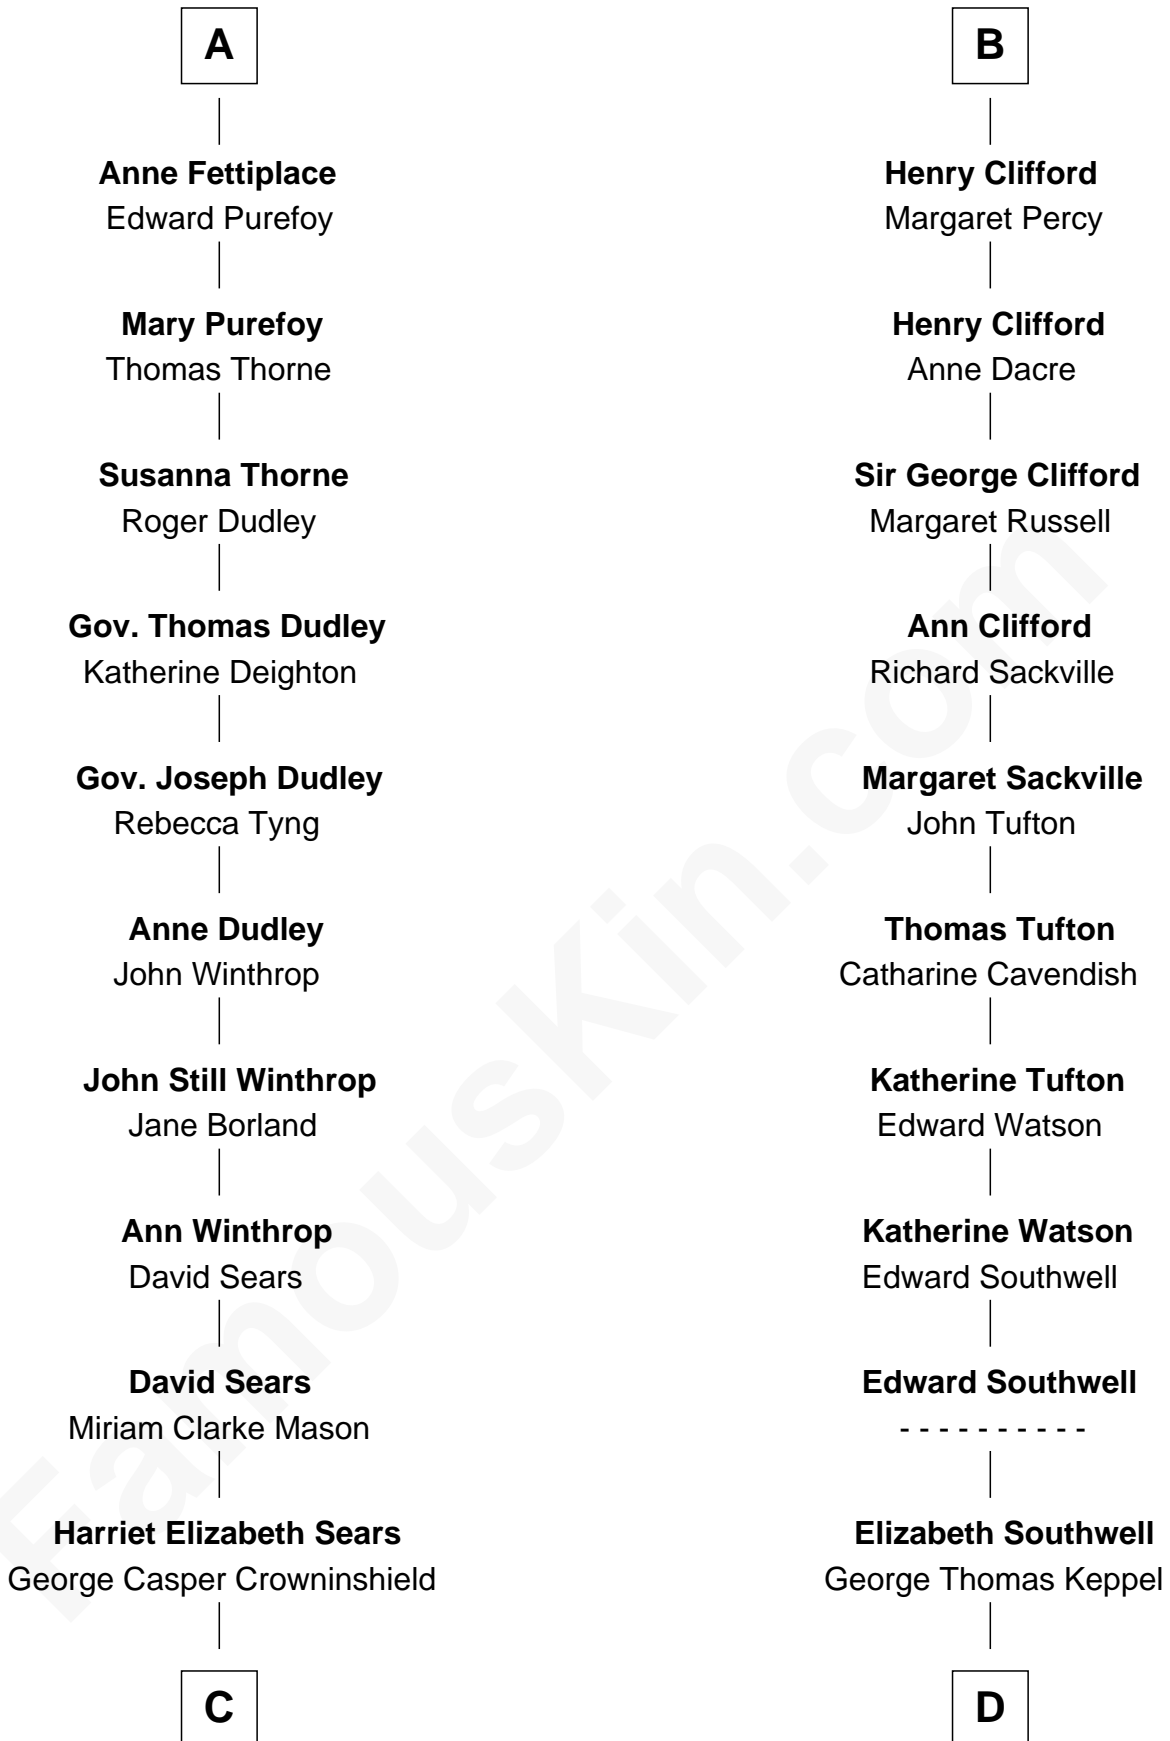

FamousKin.com Relationship Chart of John Adams Morgan

1952 Olympic Sailing Gold Medalist

20th cousin 1 time removed of

Camilla Parker Bowles

Queen Consort of the United Kingdom

C

Frances Cadwallader Crowninshield

John Quincy Adams

Charles Francis Adams

Frances Lovering

Catherine Frances Lovering Adams

Henry Sturgis Morgan

John Adams Morgan

Olympic Gold Medalist

D