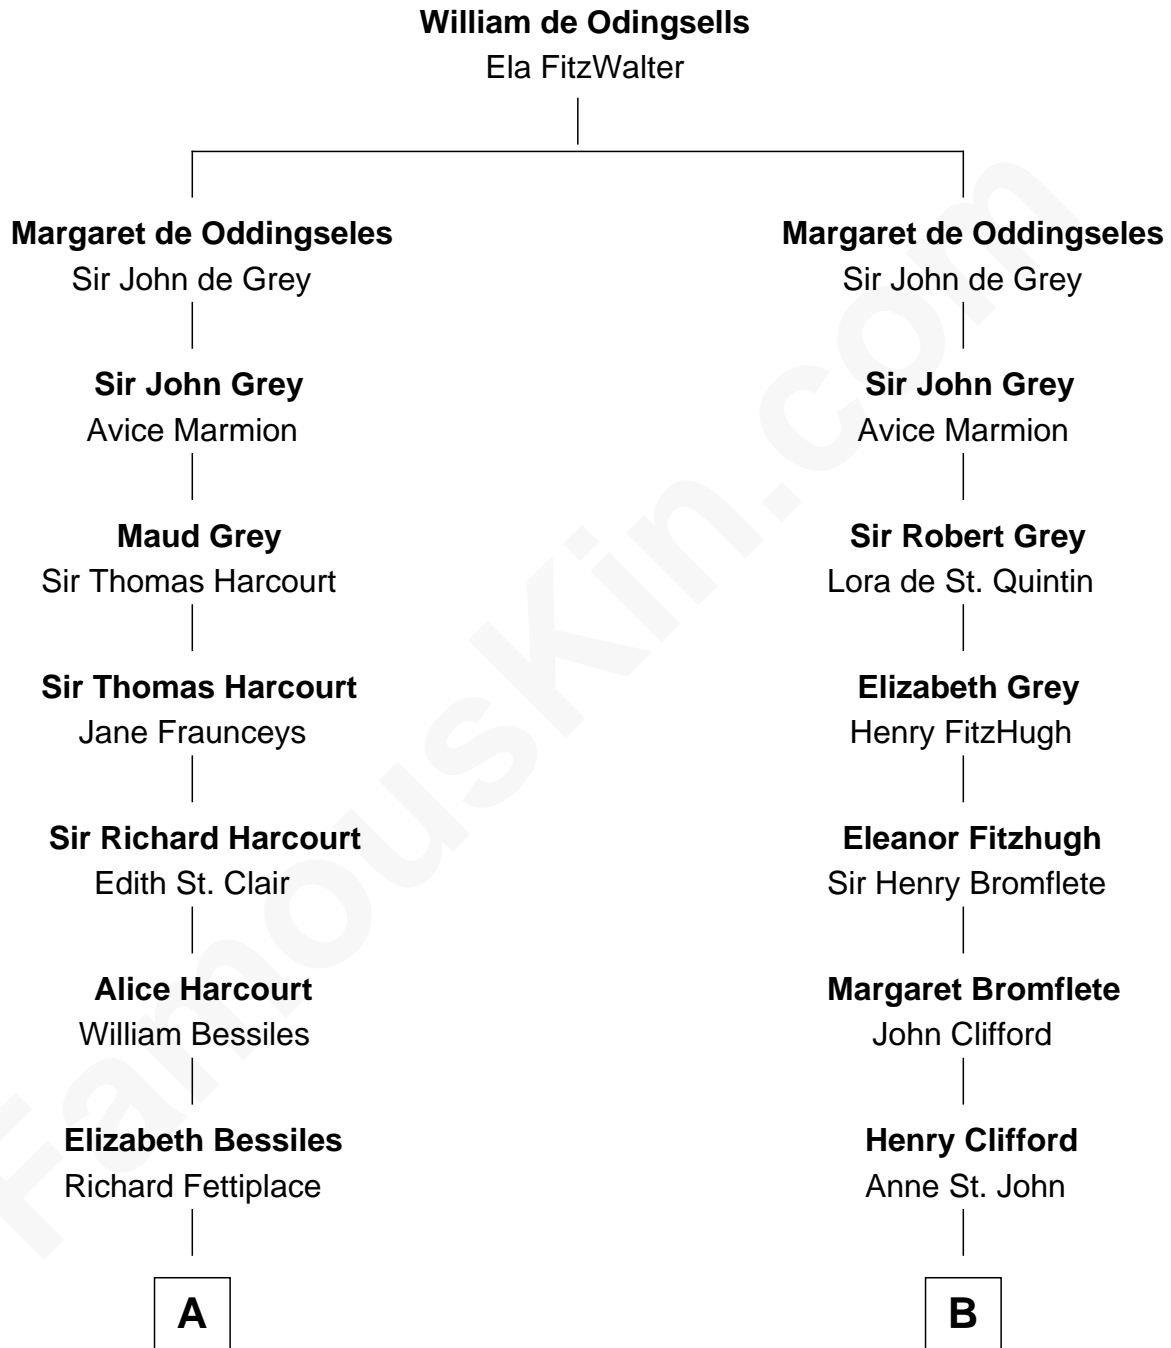

FamousKin.com Relationship Chart of John Adams Morgan

1952 Olympic Sailing Gold Medalist

20th cousin 1 time removed of

Camilla Parker Bowles

Queen Consort of the United Kingdom

C

Frances Cadwallader Crowninshield

John Quincy Adams

Charles Francis Adams

Frances Lovering

Catherine Frances Lovering Adams

Henry Sturgis Morgan

John Adams Morgan

Olympic Gold Medalist

D