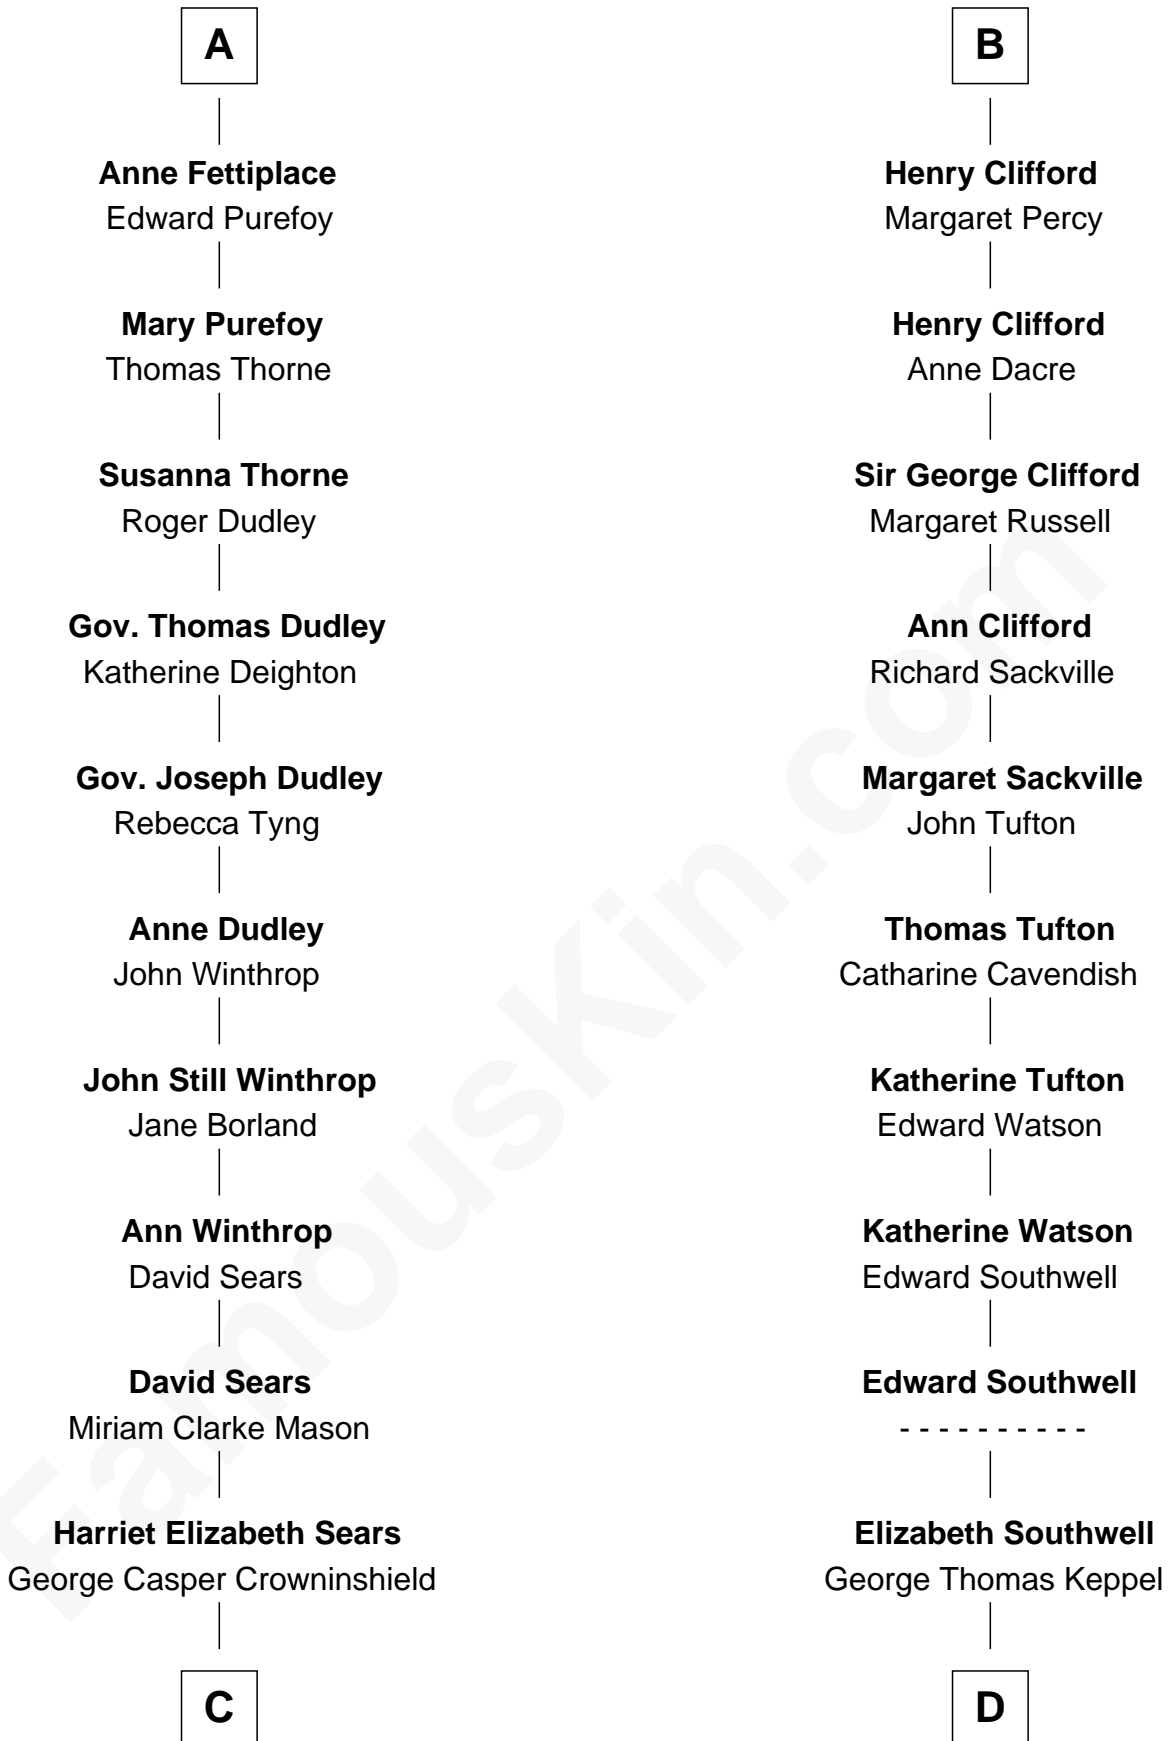

FamousKin.com Relationship Chart of John Adams Morgan

1952 Olympic Sailing Gold Medalist

20th cousin 1 time removed of

Camilla Parker Bowles

Queen Consort of the United Kingdom

C

Frances Cadwallader Crowninshield

John Quincy Adams

Charles Francis Adams

Frances Lovering

Catherine Frances Lovering Adams

Henry Sturgis Morgan

John Adams Morgan

Olympic Gold Medalist

D